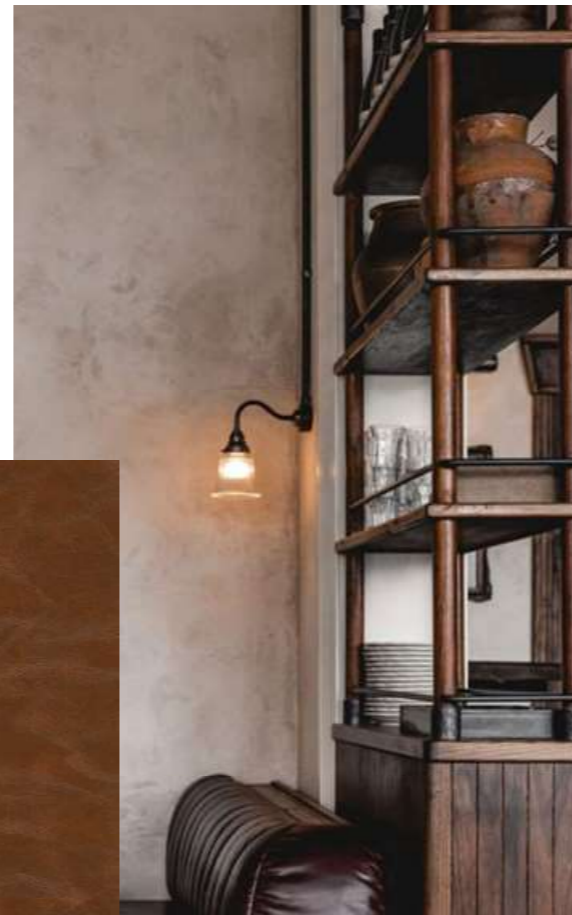

Limewash Sample

Charlston Grey No.243

Stronge White No.2001

Shelving

Fabric Samples

Skopus - Dove 29

Faux Leather Vintage V VINT Oak

Fixed Seating