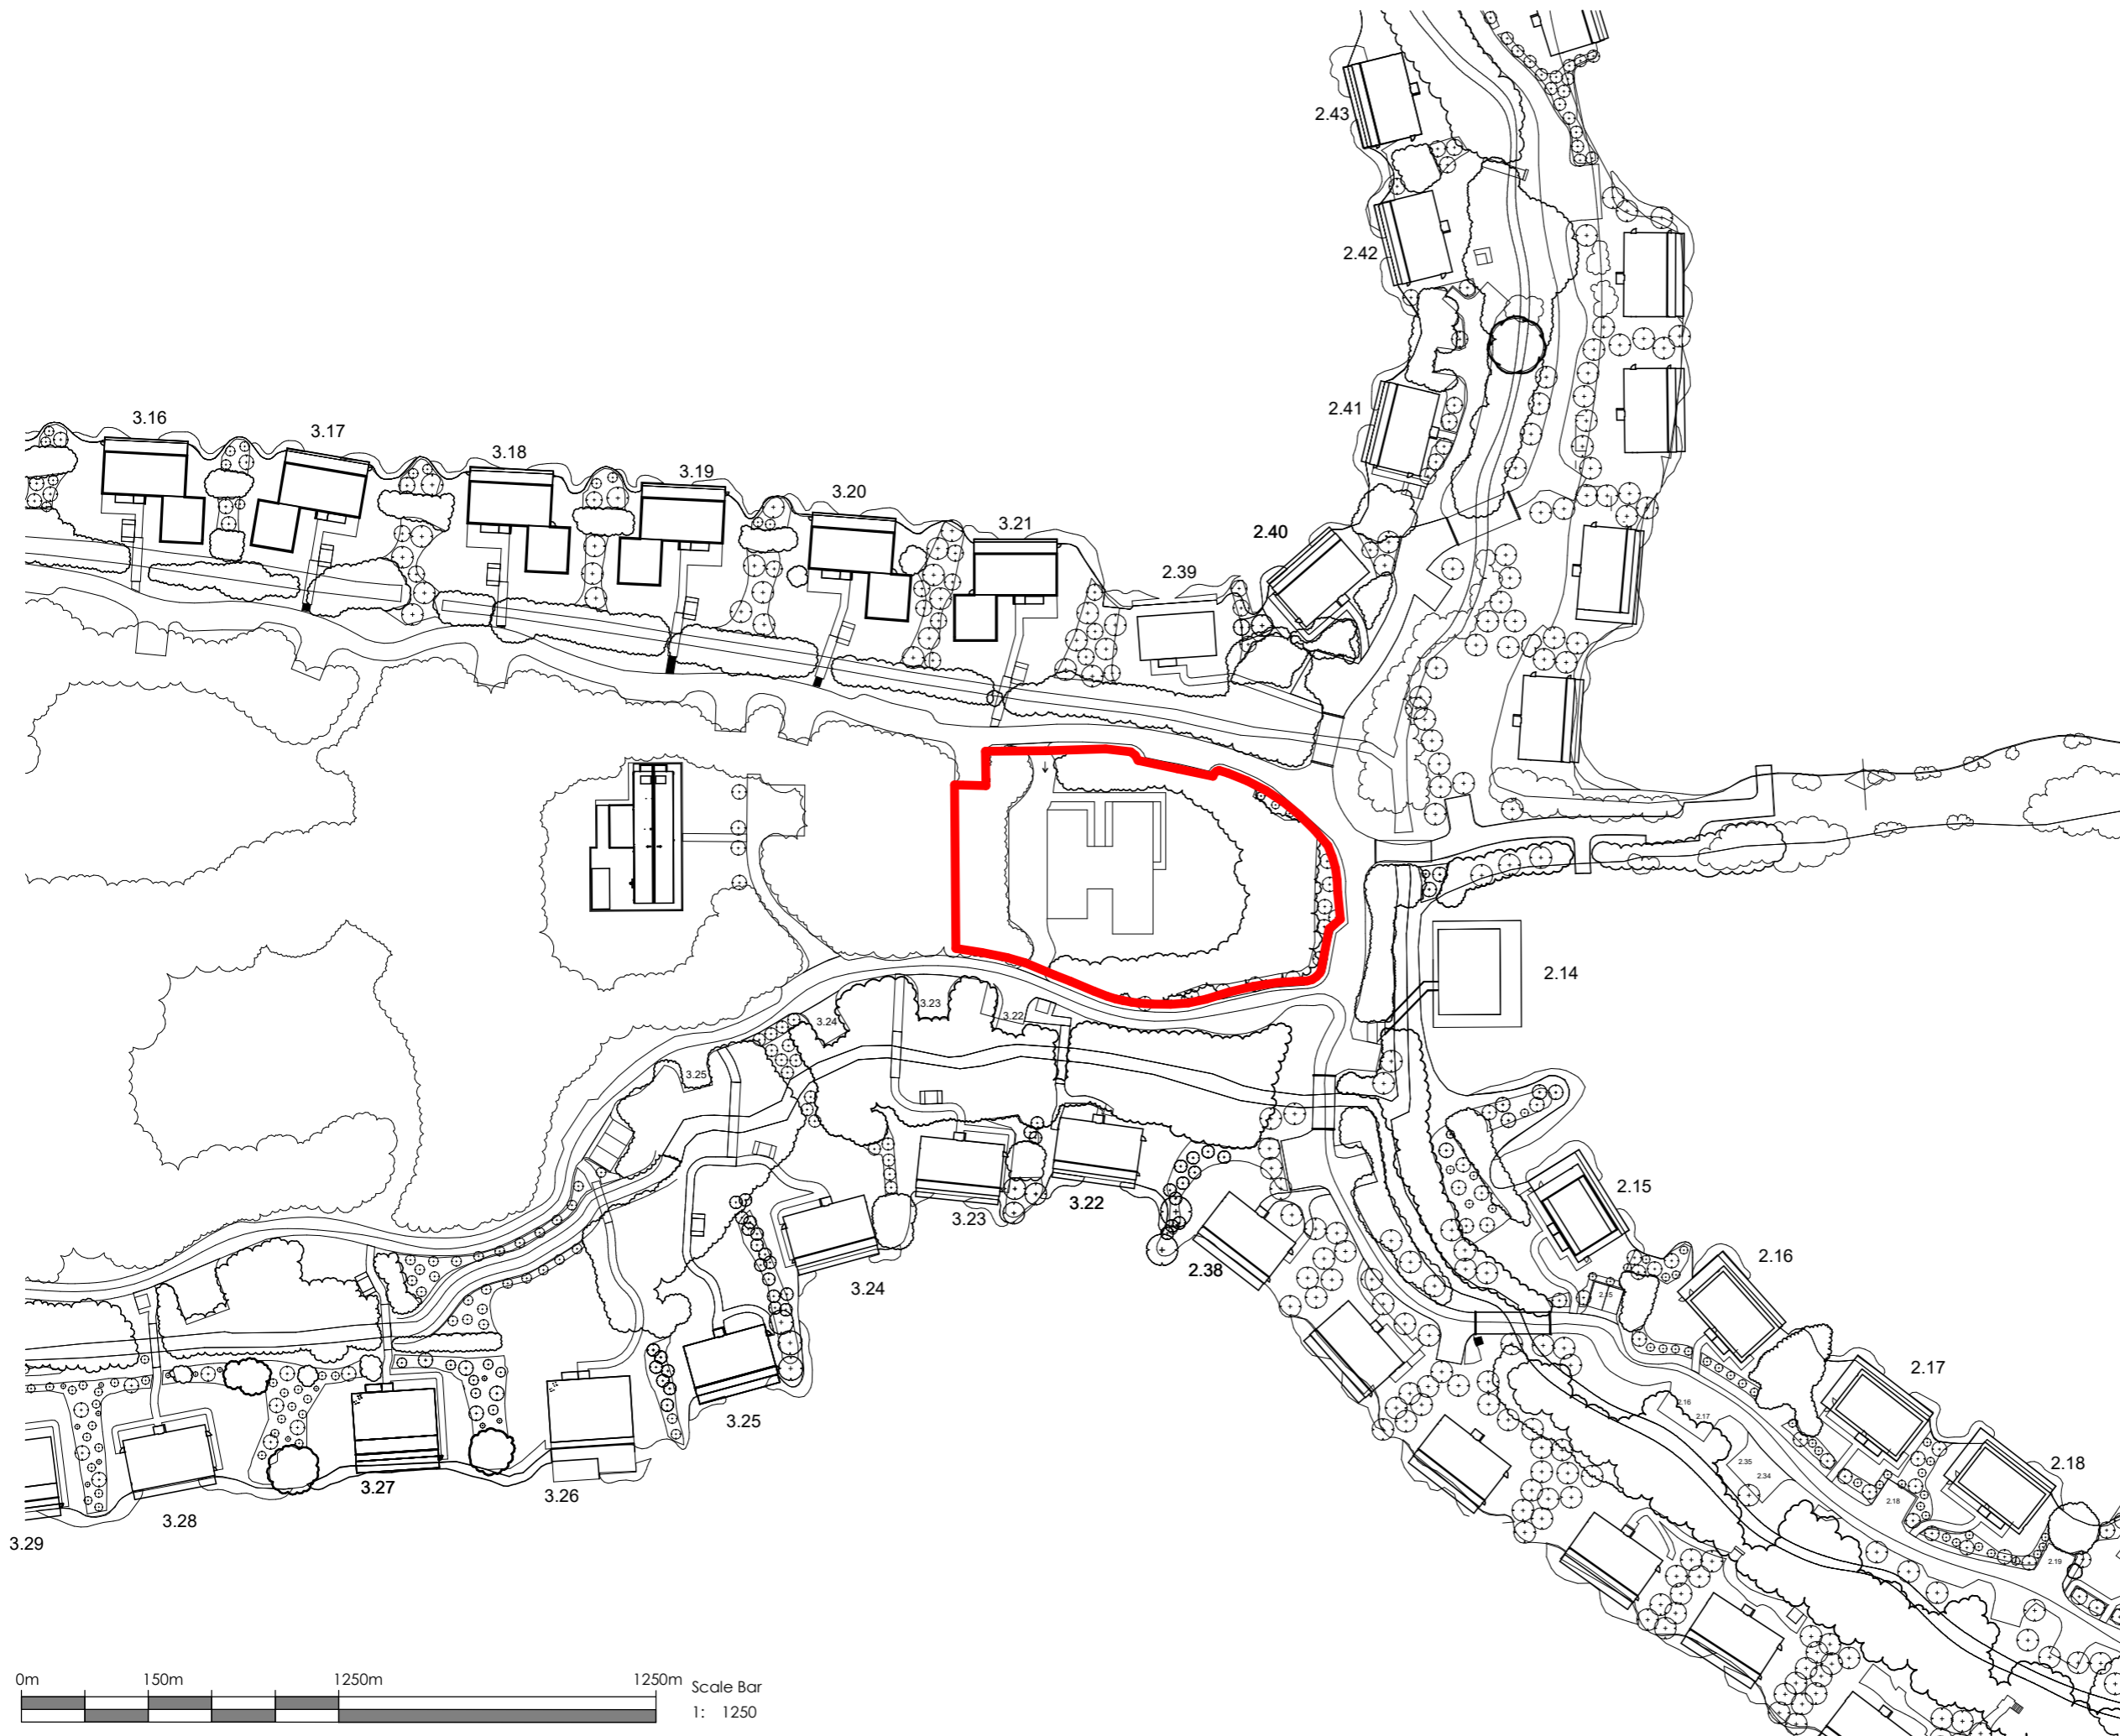

K . E . Y

 Application Boundary

Reproduced by permission of Ordnance Survey on behalf of HMSO. © Crown Copyright. All rights reserved. Licence No. 100045777. ALL LEVELS ABOVE ORDNANCE DATUM

rev:	date:	details:		
 corylus Planning & Environmental Ltd.				
The Old Dairy Yanworth Cheltenham Gloucestershire GL54 3LQ Tel: 01285 721072				
client:	Maurizio Lualdi			
project:	Plot W.01			
title:	Site Location Plan			
scale:	date:	drawn by:	checked by:	size:
1 : 1250	Nov 2023	AP	MC	A3
project ref:	dwg no:	rev:		
713	EX100			