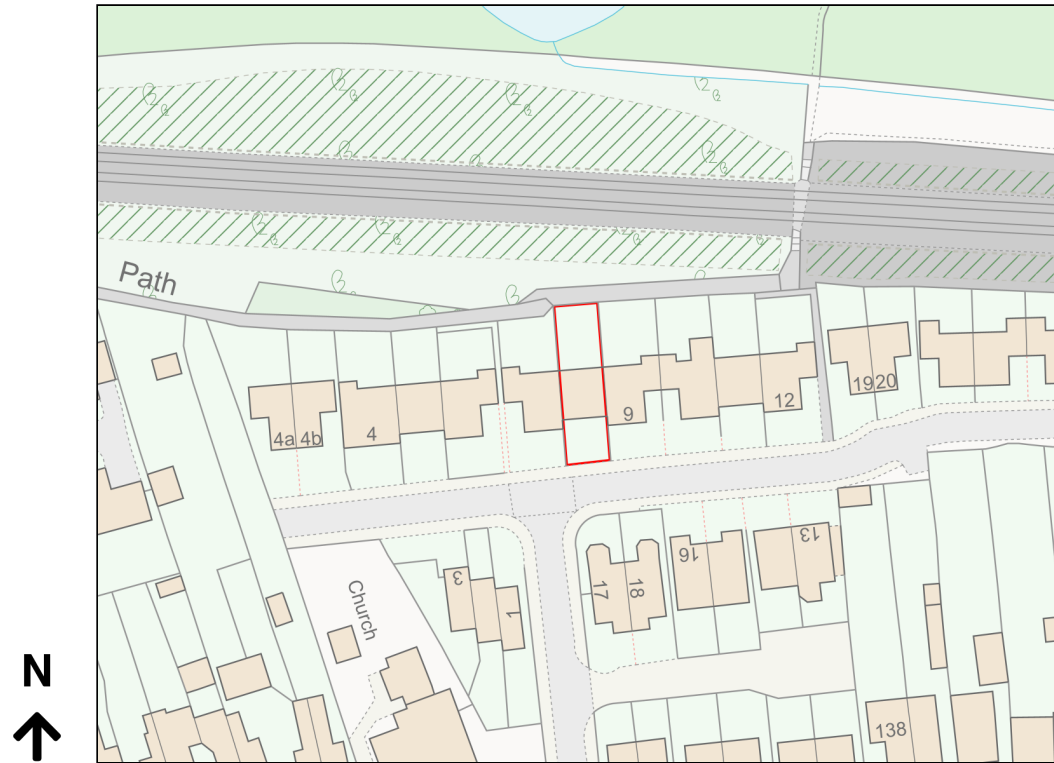

# Location Plan

Site Address: 8, St Thomas Close, Chilworth, GU4 8LQ

Date Produced: 17-Jan-2024

Scale: 1:1250 @A4

Planning Portal Reference: PP-12738501v1