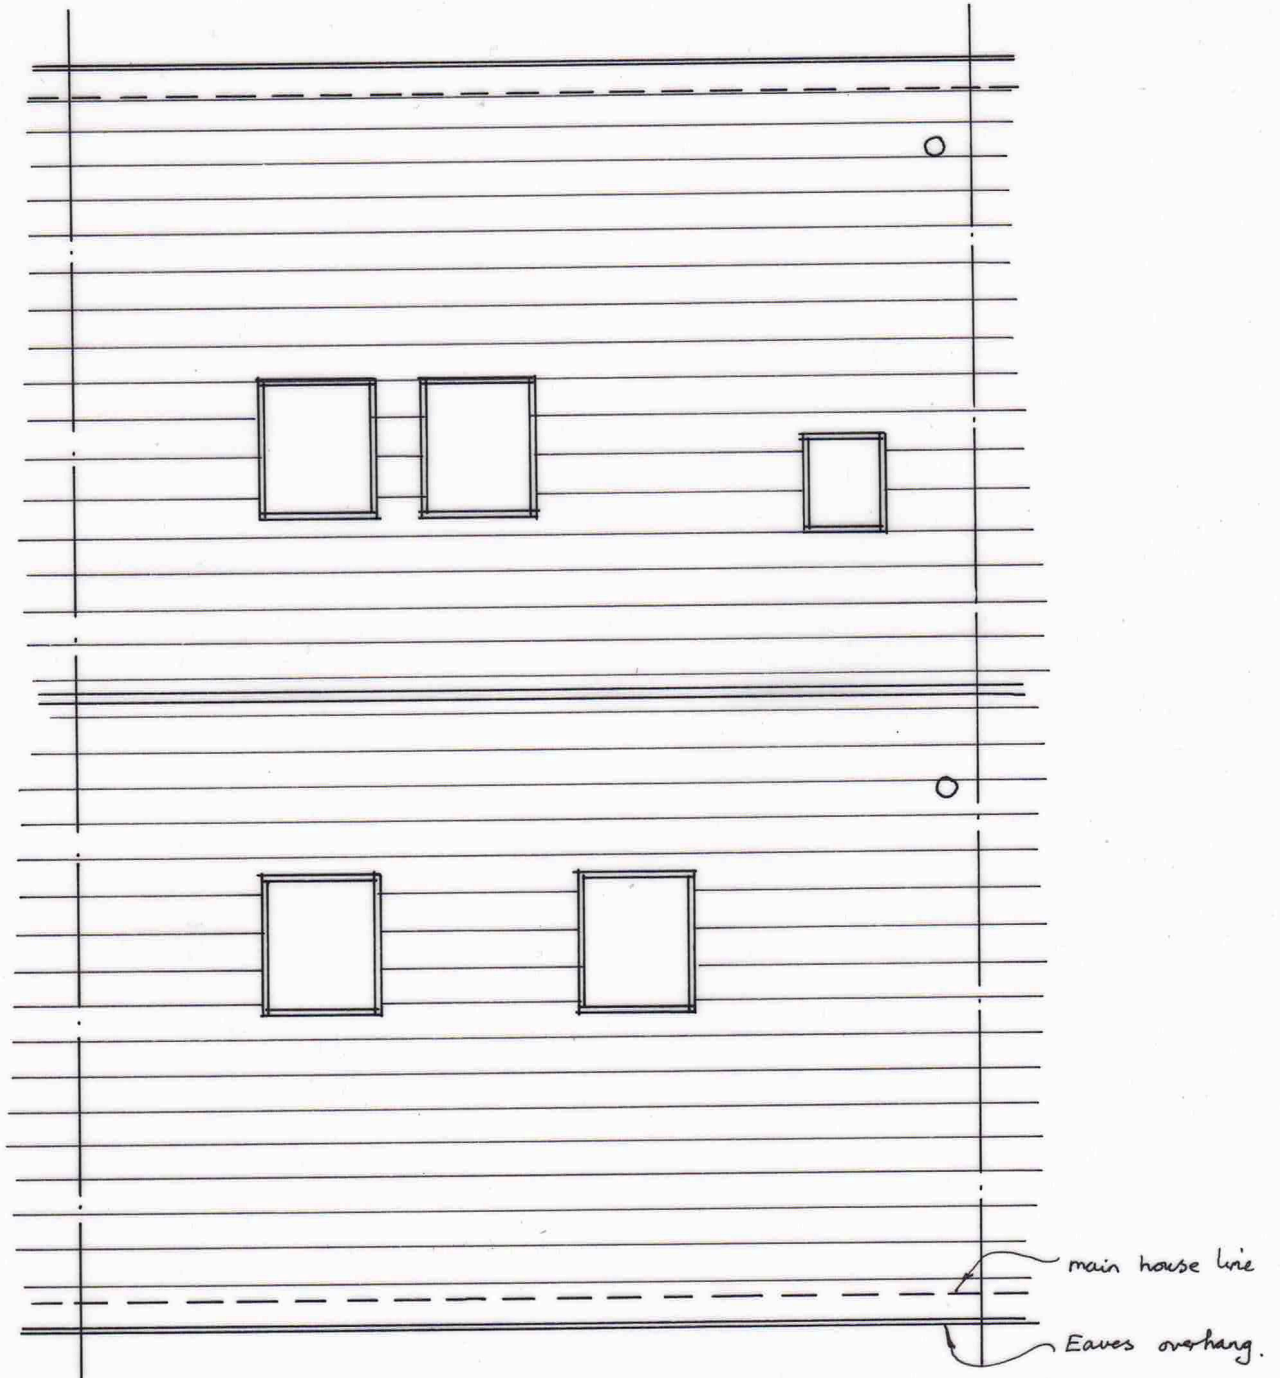

FRONT

ROOF PLAN/ELEVATION

SCALE = 1:50 - PAPER SIZE = A4.