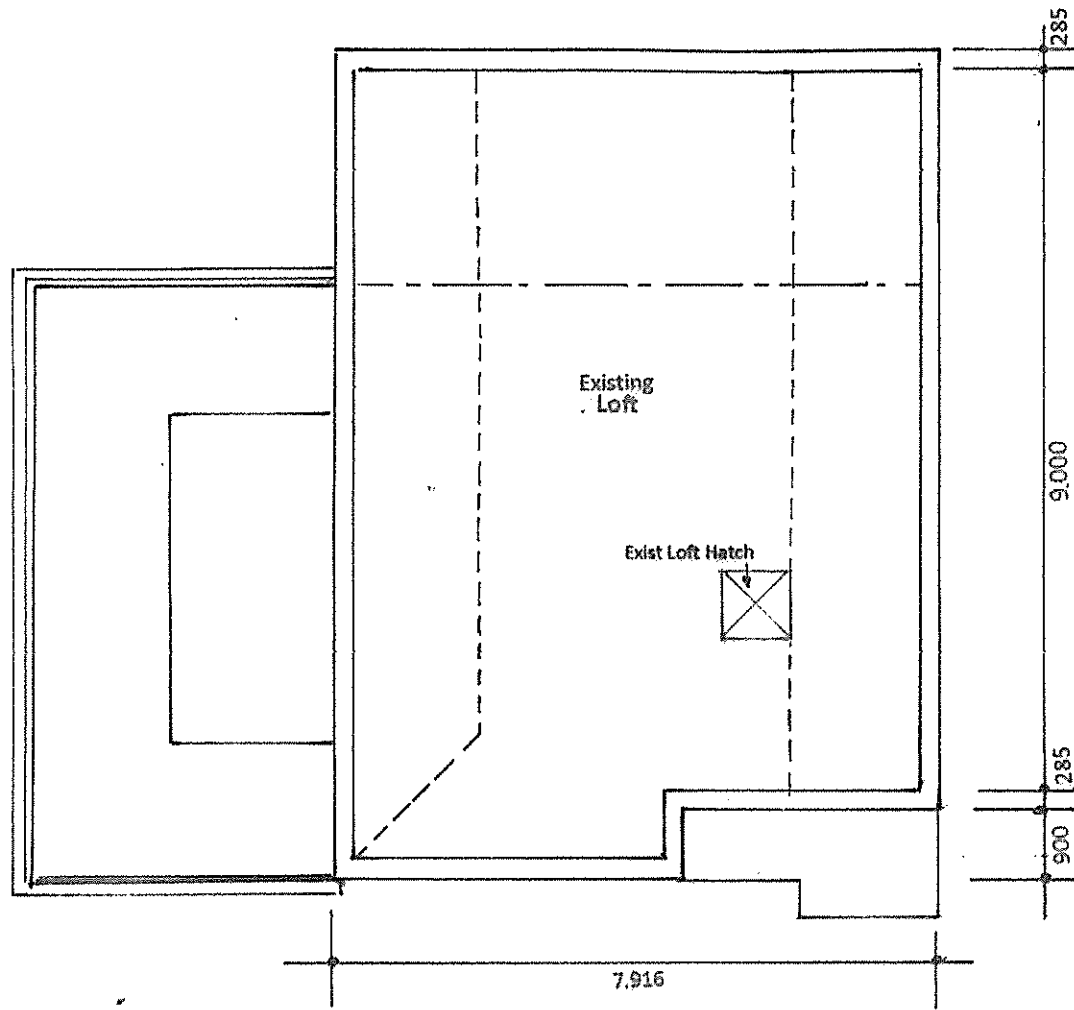

Boundary

LOFT PLAN

Leas View, Epsom Road, West Horsley, Surrey. KT24 6AP	
Previous	
Date: Oct/23	Scale: 1:100@A4
Revisions:	DRG:No. MEL23/10/11