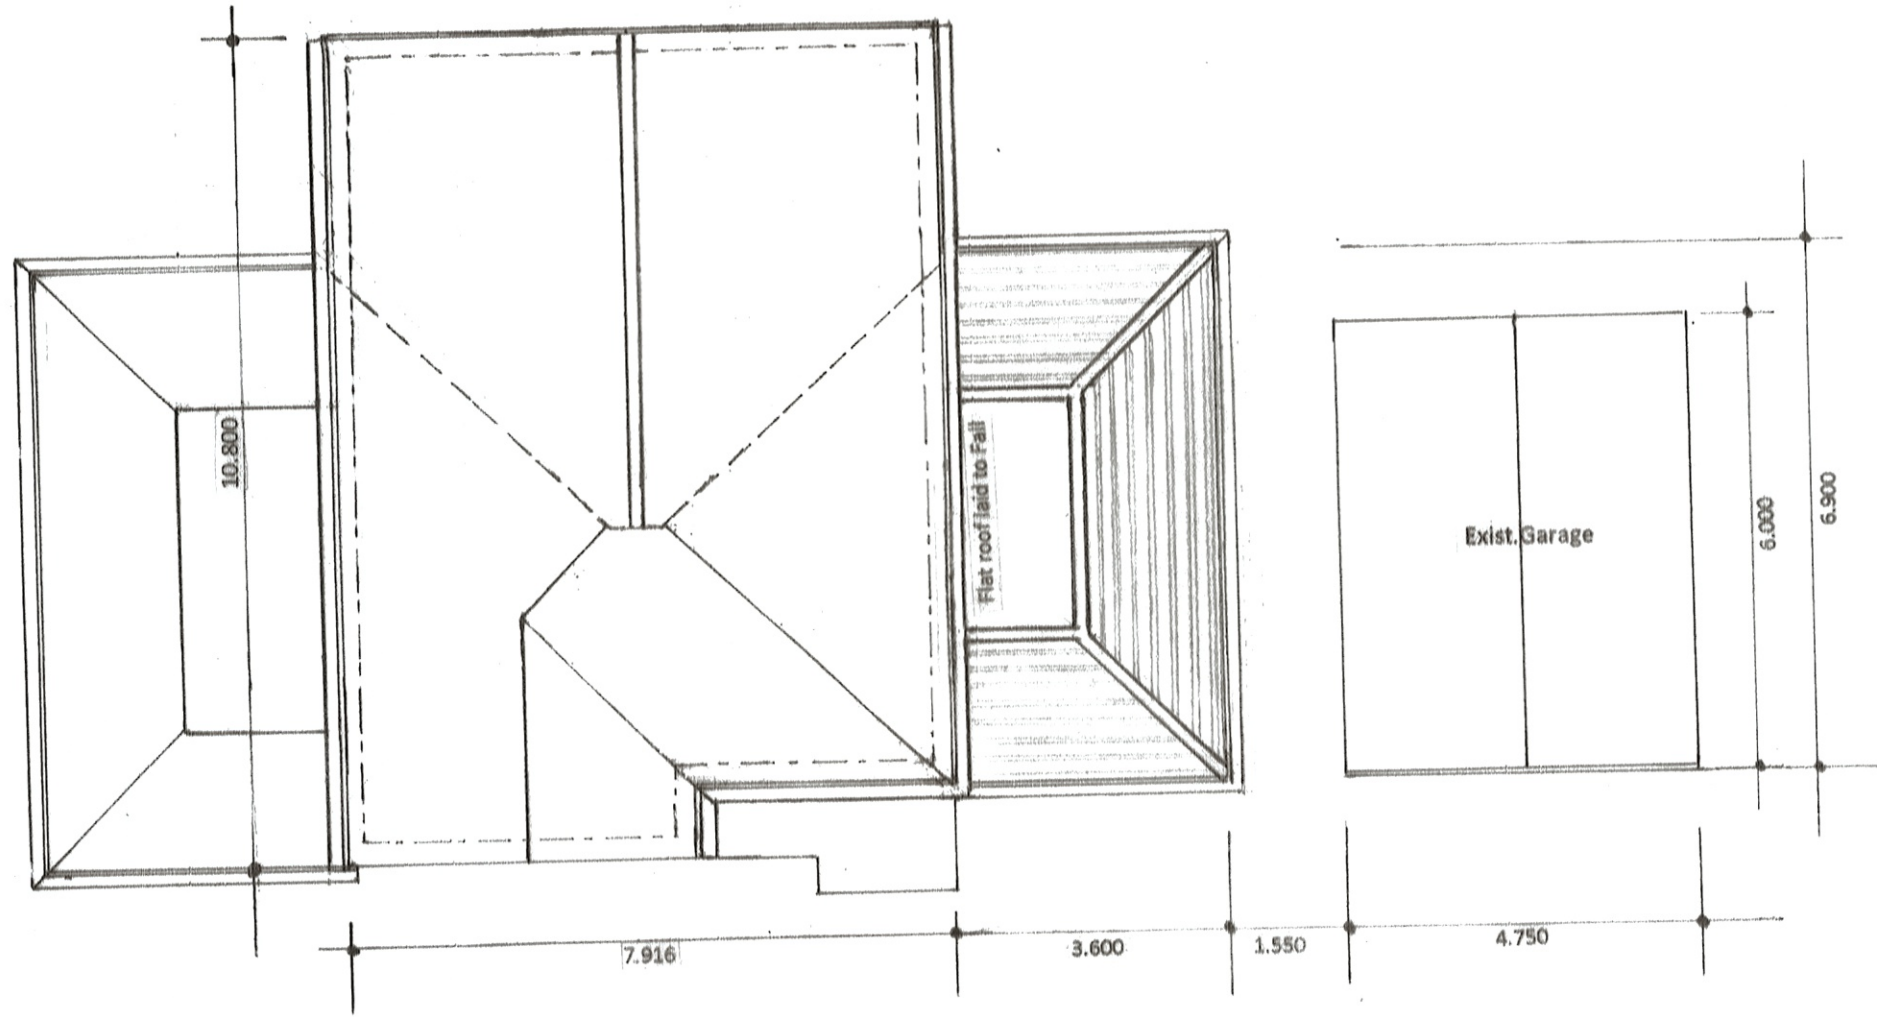

Boundary

ROOF PLAN

Leas View, Epsom Road, West Horsley, Surrey. KT24 6AP	
PROPOSED	
Date: Oct'23	Scale: 1:100@A3
Revisions:	DRG:No. MEL23/10/06