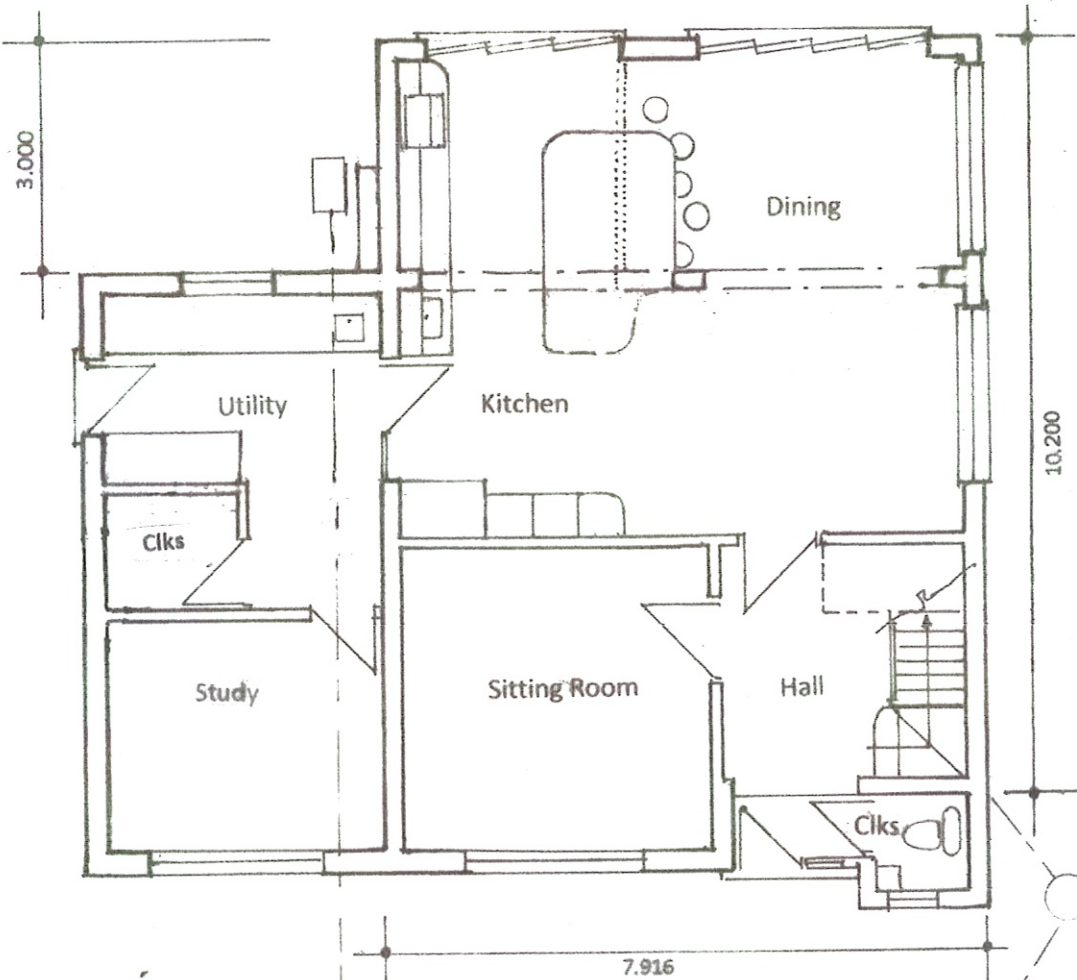

Boundary

GROUND FLOOR

Boundary

Garage

<b>Leas View, Epsom Road, West Horsley, Surrey. KT24 6AP</b>	
<b>EXISTING</b>	
Date: Feb'23	Scale 1:100@A4
Revisions	Drg.No. <b>MEL 23/10/08</b>