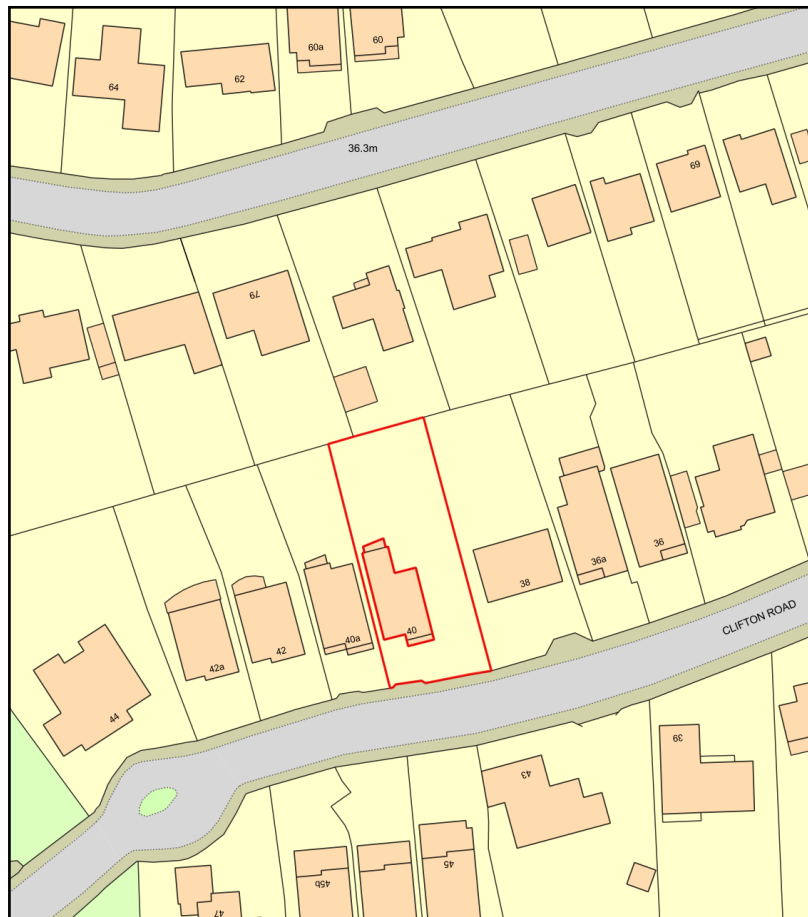

# 40 Clifton Road Location Plan

Plan Produced for: John Parker  
Date Produced: 21 Feb 2021  
Plan Reference Number: TQRQM21052162832416  
Scale: 1:1250 @ A4