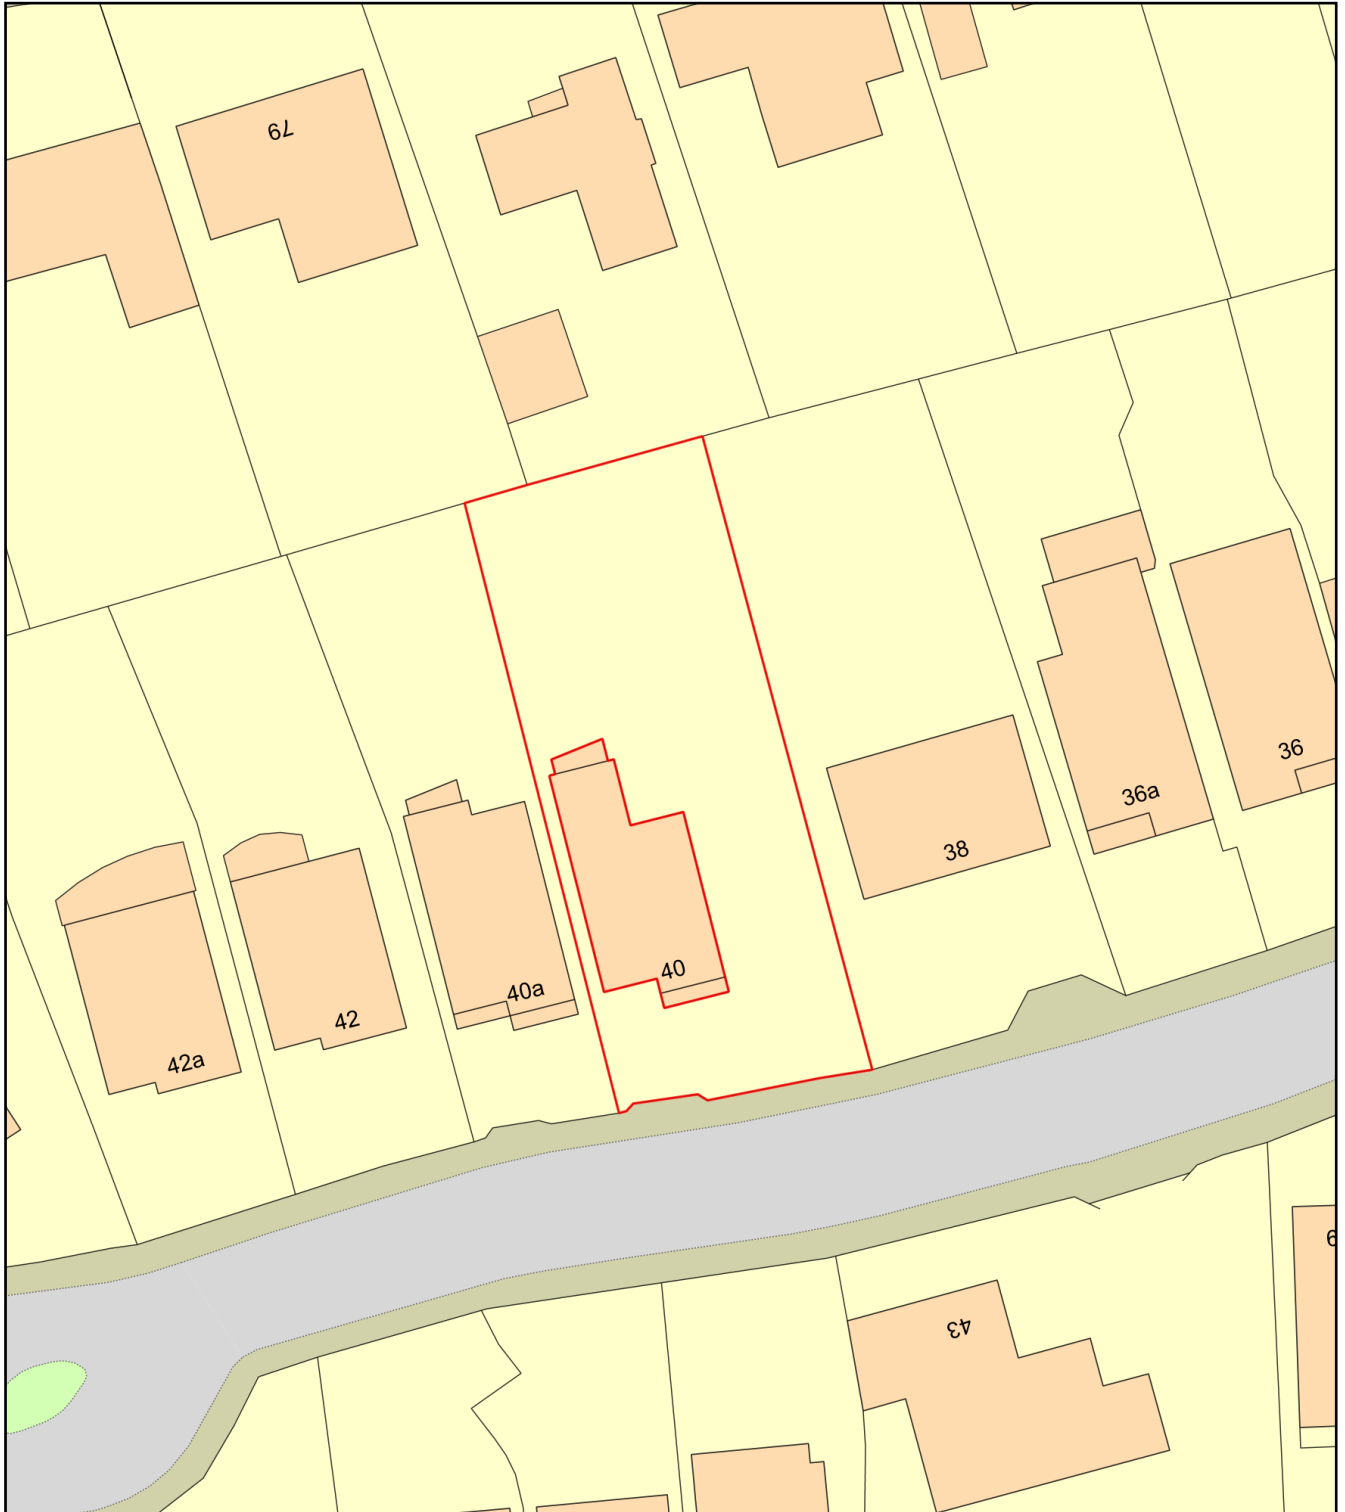

# 40 Clifton Road Block Plan

Plan Produced for: John Parker

Date Produced: 21 Feb 2021

Plan Reference Number: TQRQM21052161725344

Scale: 1:500 @ A4