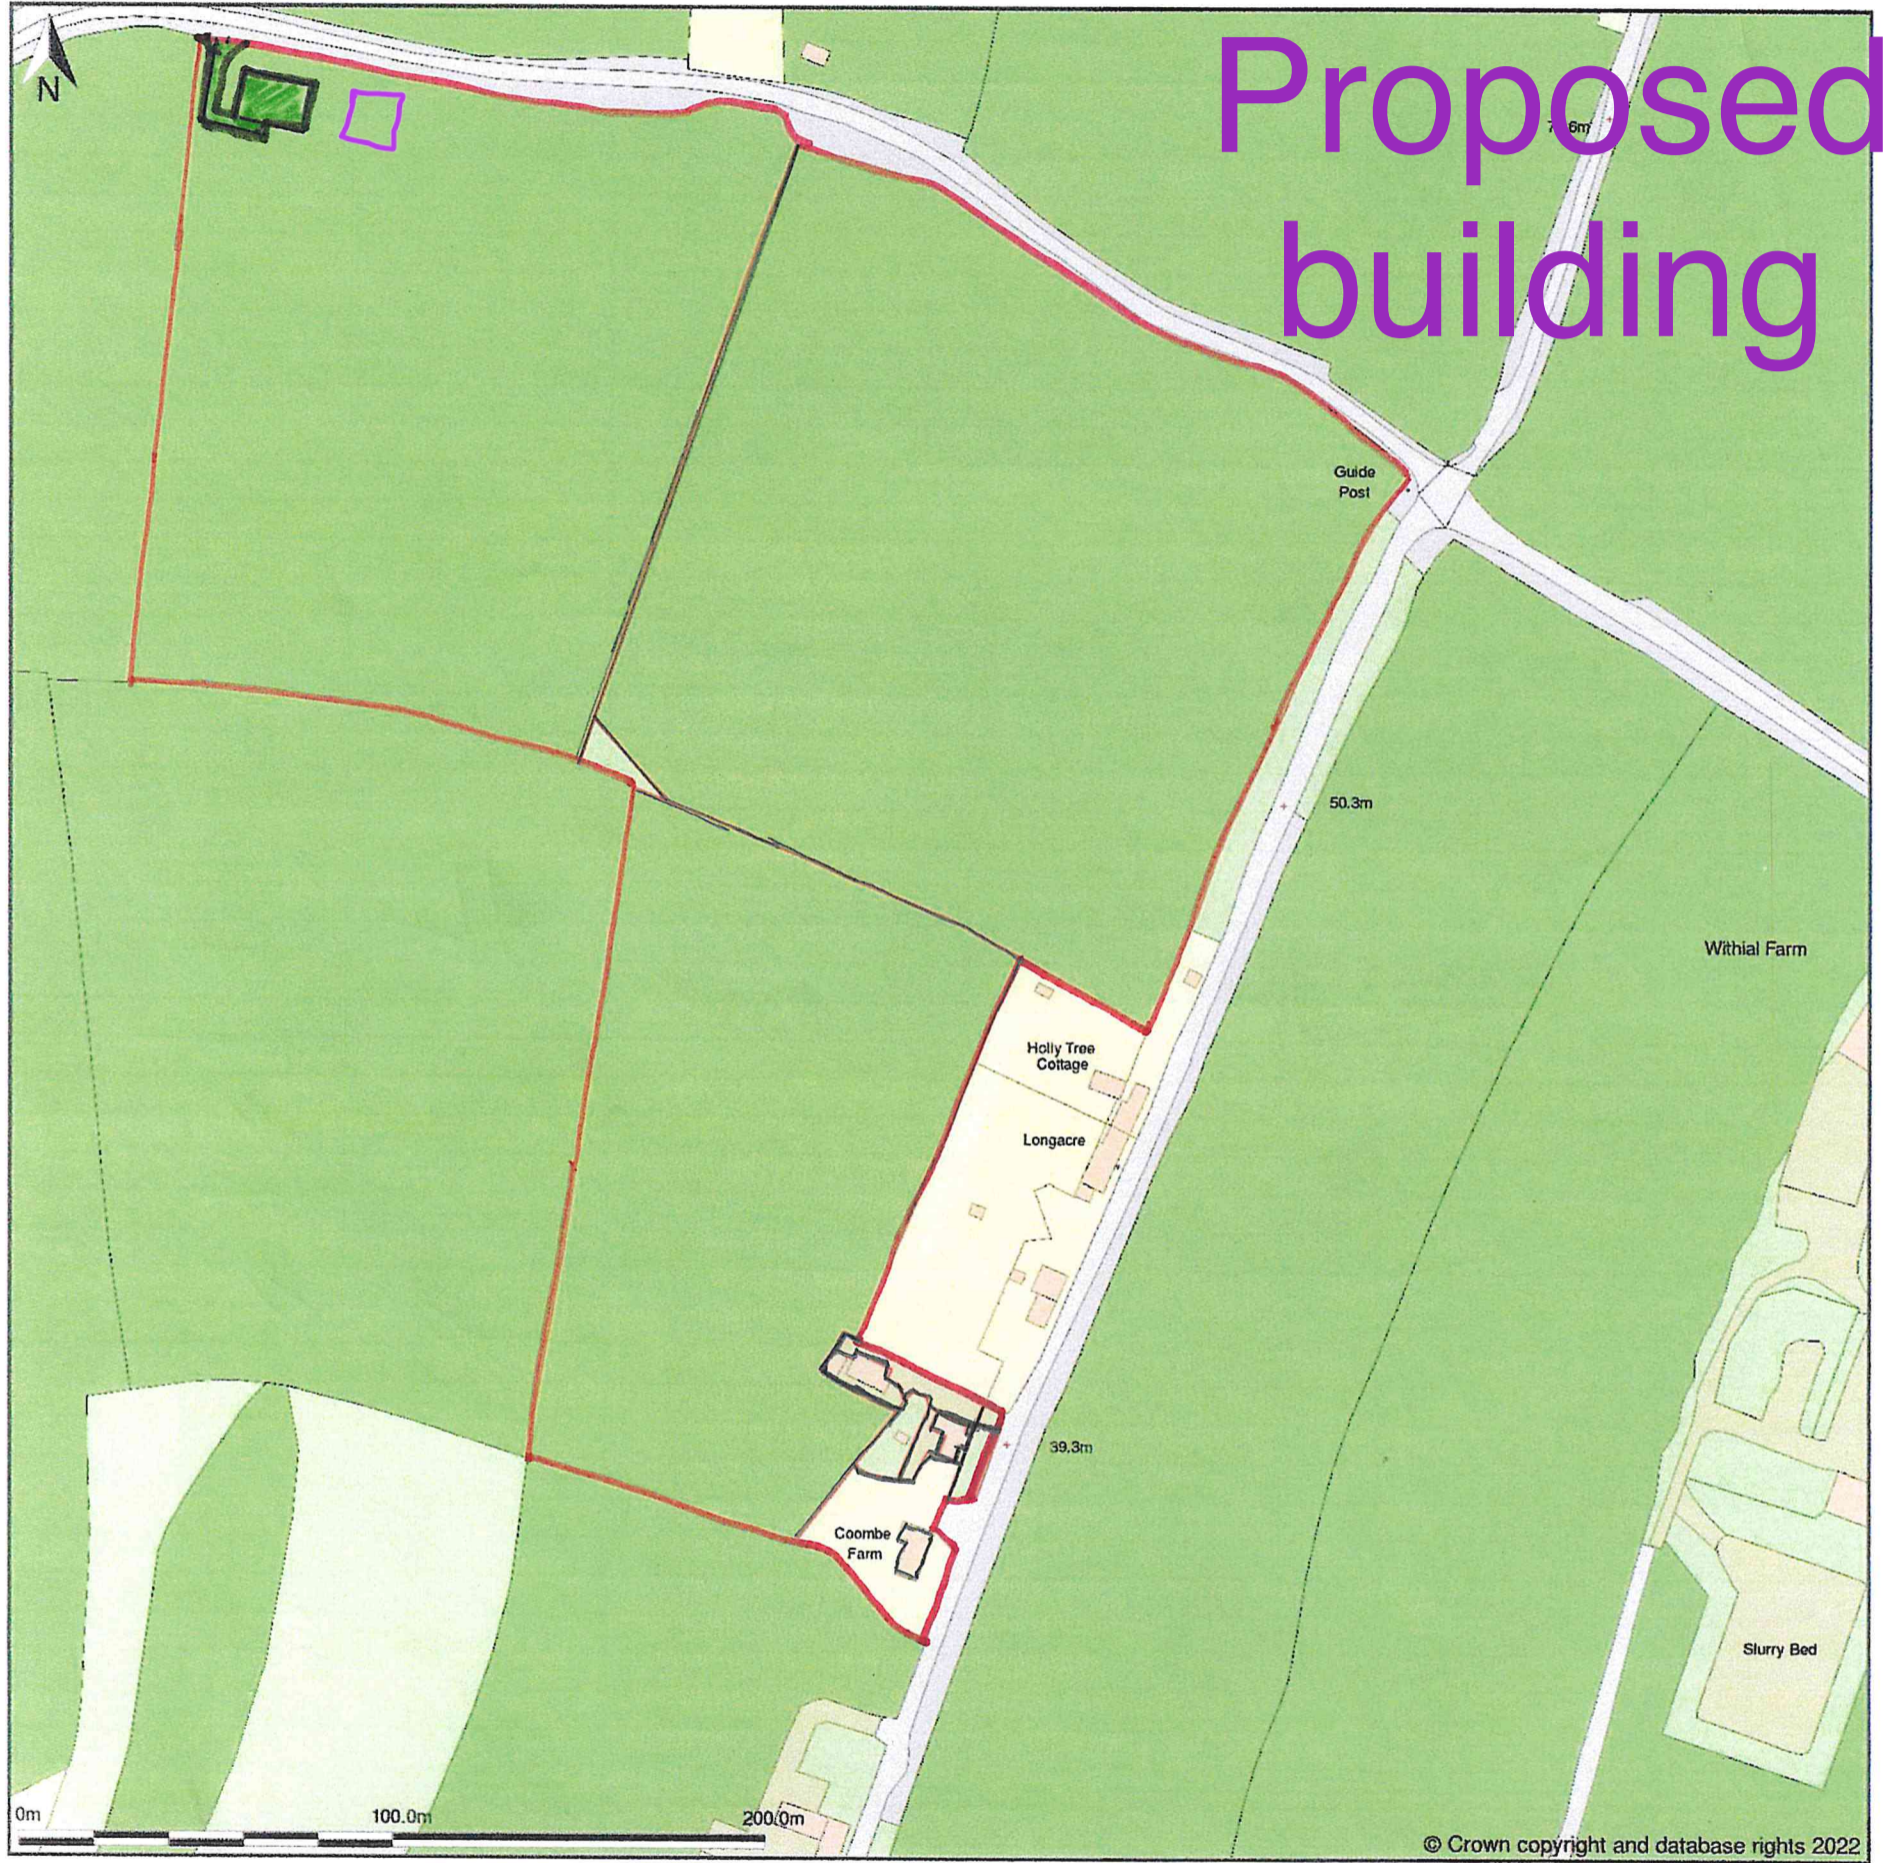

Combe Farm, Parbrook Lane, Parbrook, Glastonbury, Somerset, BA6 8PB

Site Plan shows area bounded by: 356752.93, 136734.37 357252.93, 137234.37 (at a scale of 1:2500), OSGridRef: ST57003698. The representation of a road, track or path is no evidence of a right of way. The representation of features as lines is no evidence of a property boundary.