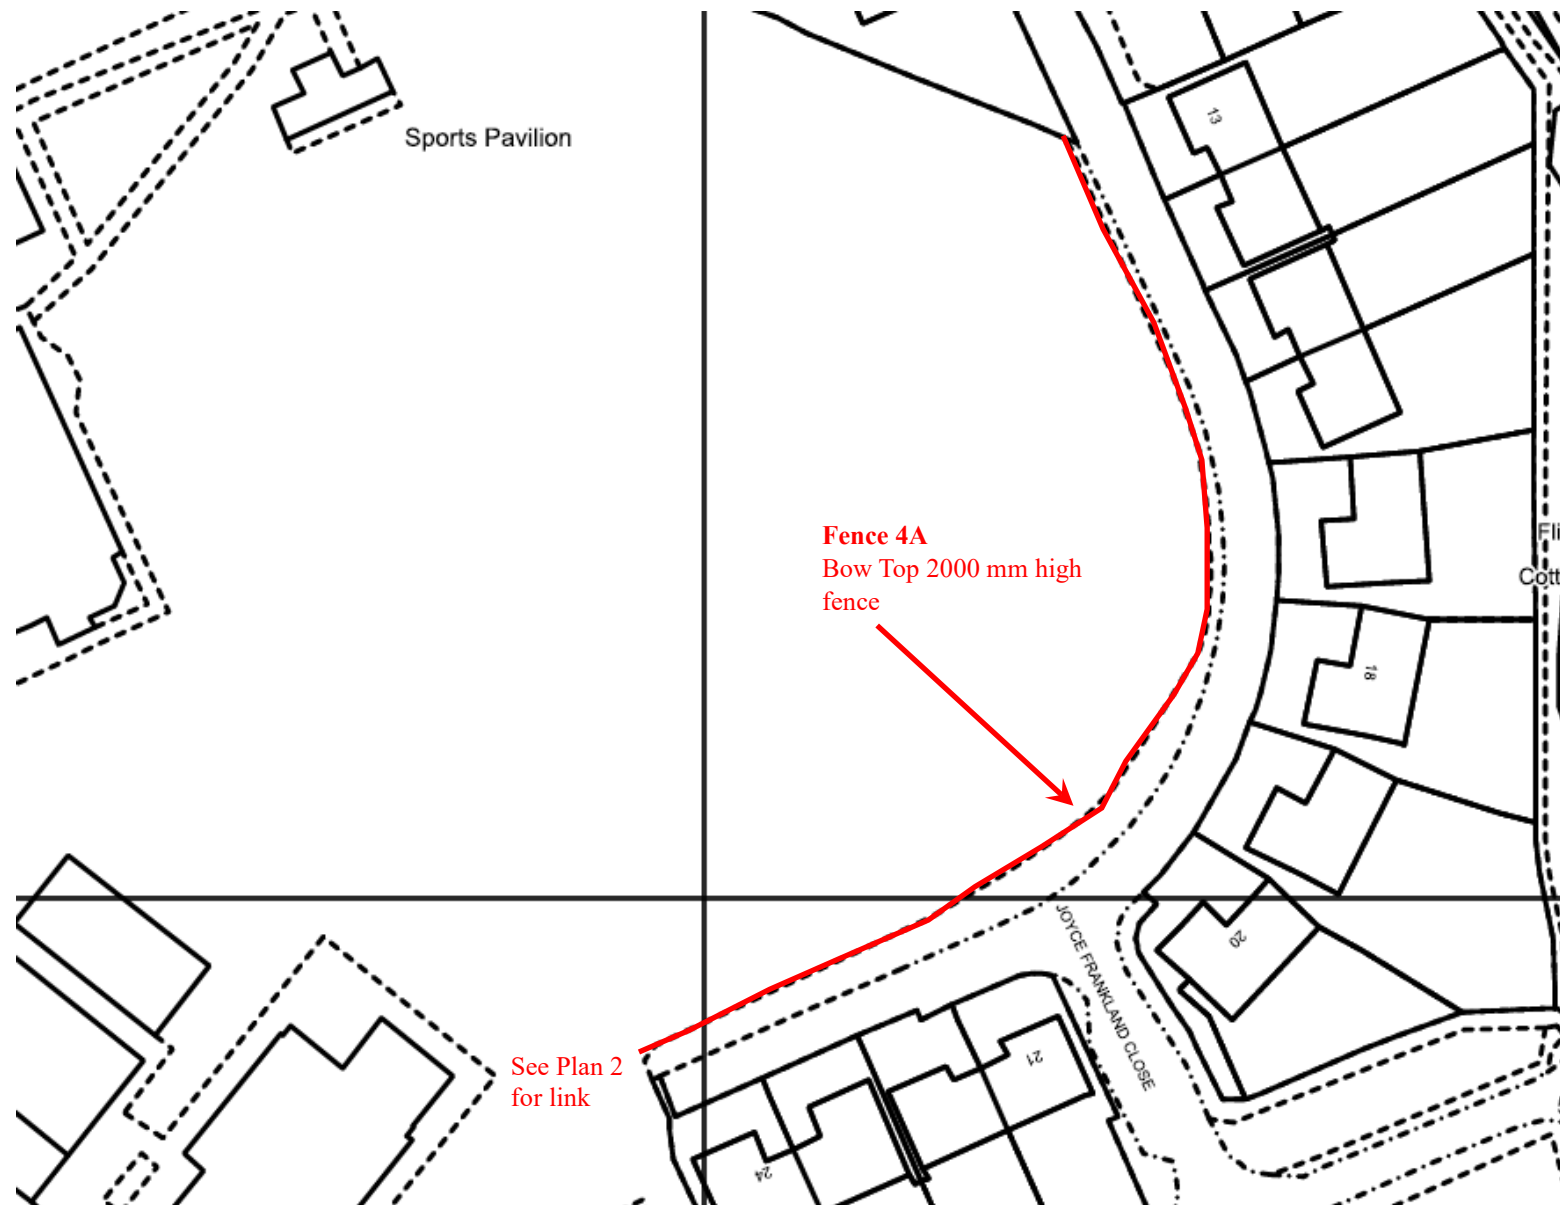

Plan 4 – JFAN Cricket Pitch (Fence Plan with Annotations)

Sports Pavilion

**Fence 4A**  
Bow Top 2000 mm high  
fence

See Plan 2  
for link

Flint  
Cottages

JOYCE FRANKLAND CLOSE

Jacksons Fencing  
Bow Top 2000 mm  
high fence with  
2800 mm post set in  
concrete.