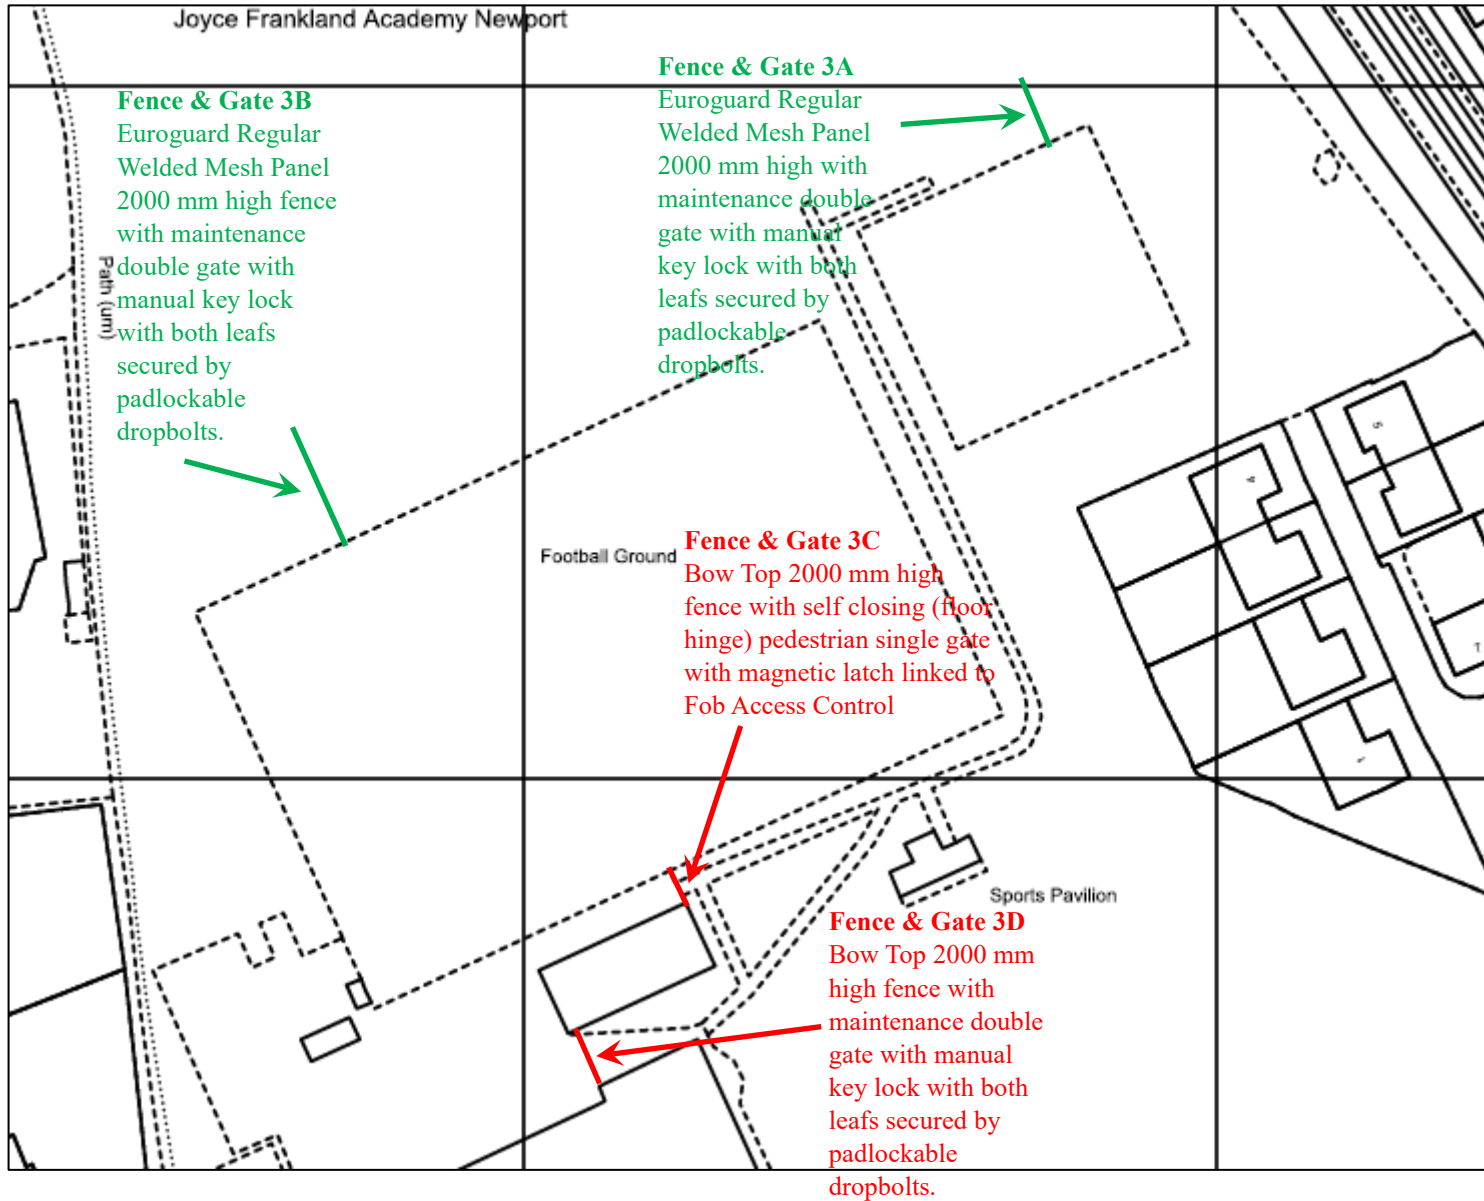

Plan 3 – JFAN Artificial Grass Pitches & Clubhouse (Fence Plan with Annotations)

— Jacksons Fencing
Bow Top 2000 mm
high fence with
2800 mm post set in
concrete.