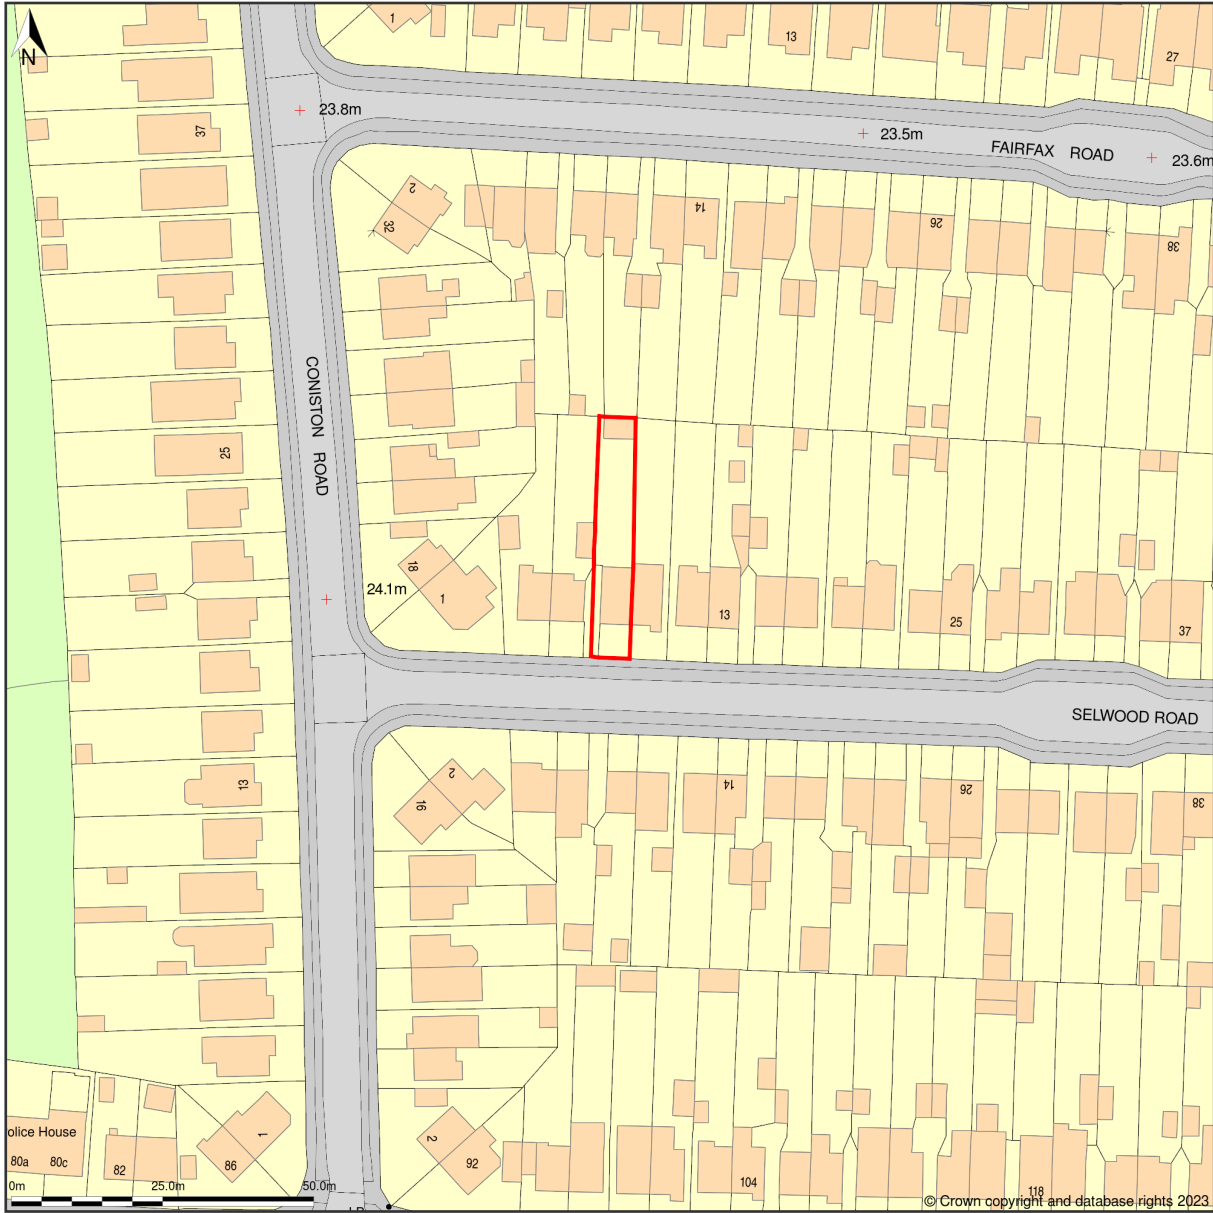

7, Selwood Road, Old Woking, Woking, Surrey, GU22 9HS

Location Plan shows area bounded by: 501525.0, 157271.87 501725.0, 157471.87 (at a scale of 1:1250), OSGridRef: TQ 1625737. The representation of a road, track or path is no evidence of a right of way. The representation of features as lines is no evidence of a property boundary.

Produced on 21st Mar 2023 from the Ordnance Survey National Geographic Database and incorporating surveyed revision available at this date. Reproduction in whole or part is prohibited without the prior permission of Ordnance Survey. © Crown copyright 2023. Supplied by www.buyaplan.co.uk a licensed Ordnance Survey partner (100053143). Unique plan reference: #00807163-7DA11E.