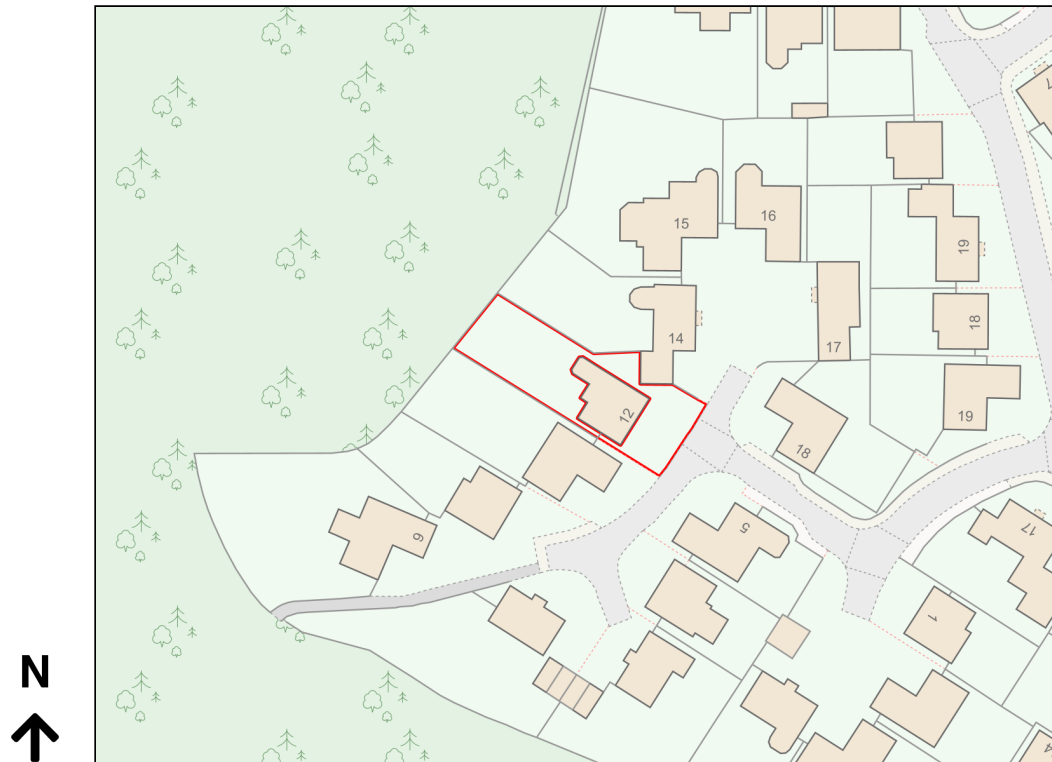

Location Plan

Site Address: 12, Tavy Close, Chandlers Ford, SO53 4SN

Date Produced: 03-Jan-2024

Scale: 1:1250 @A4

Planning Portal Reference: PP-12706154v1