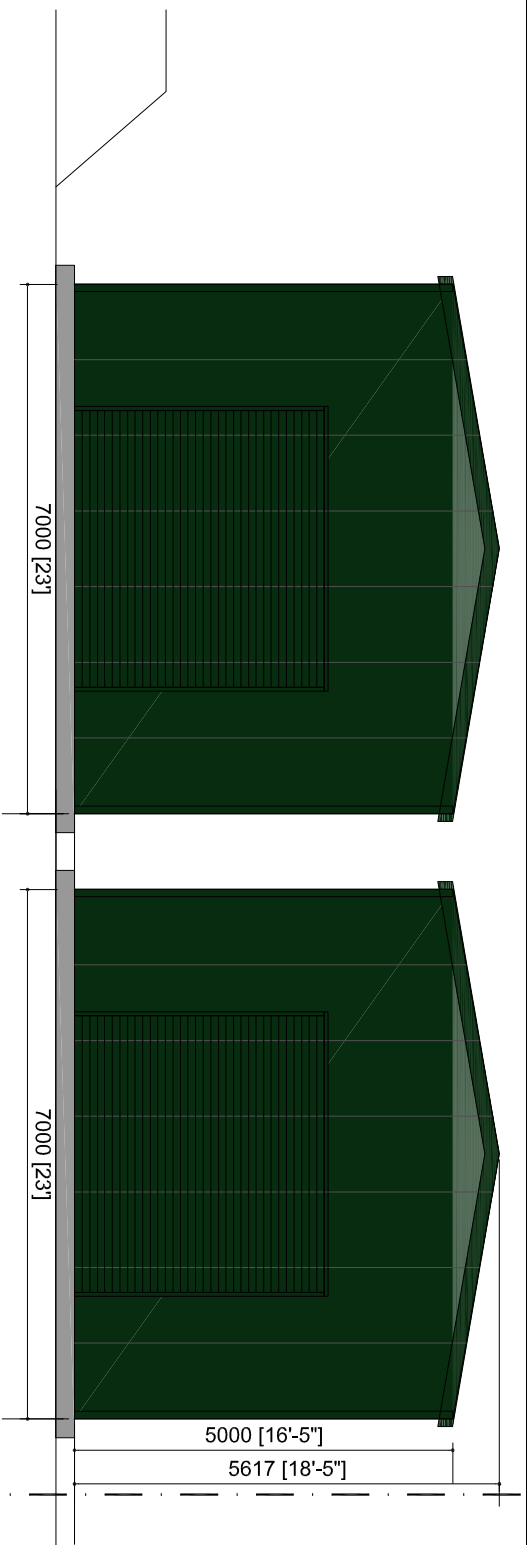

DO NOT SCALE

All dimensions to be checked on site. Errors or omissions should be reported to SD Designs

© Copyright belongs to SD Designs

PROPOSED STORAGE BUILDINGS FRONT ELEVATIONS A
SCALE 1:100

PROPOSED STORAGE BUILDINGS REAR ELEVATIONS B
SCALE 1:100

TITLE
**STORAGE BUILDINGS FRONT
& REAR ELEVATIONS**

SCALE 1:100
DRAWN SD
DATE JANUARY 2024
PROJECT NO. GA 1005