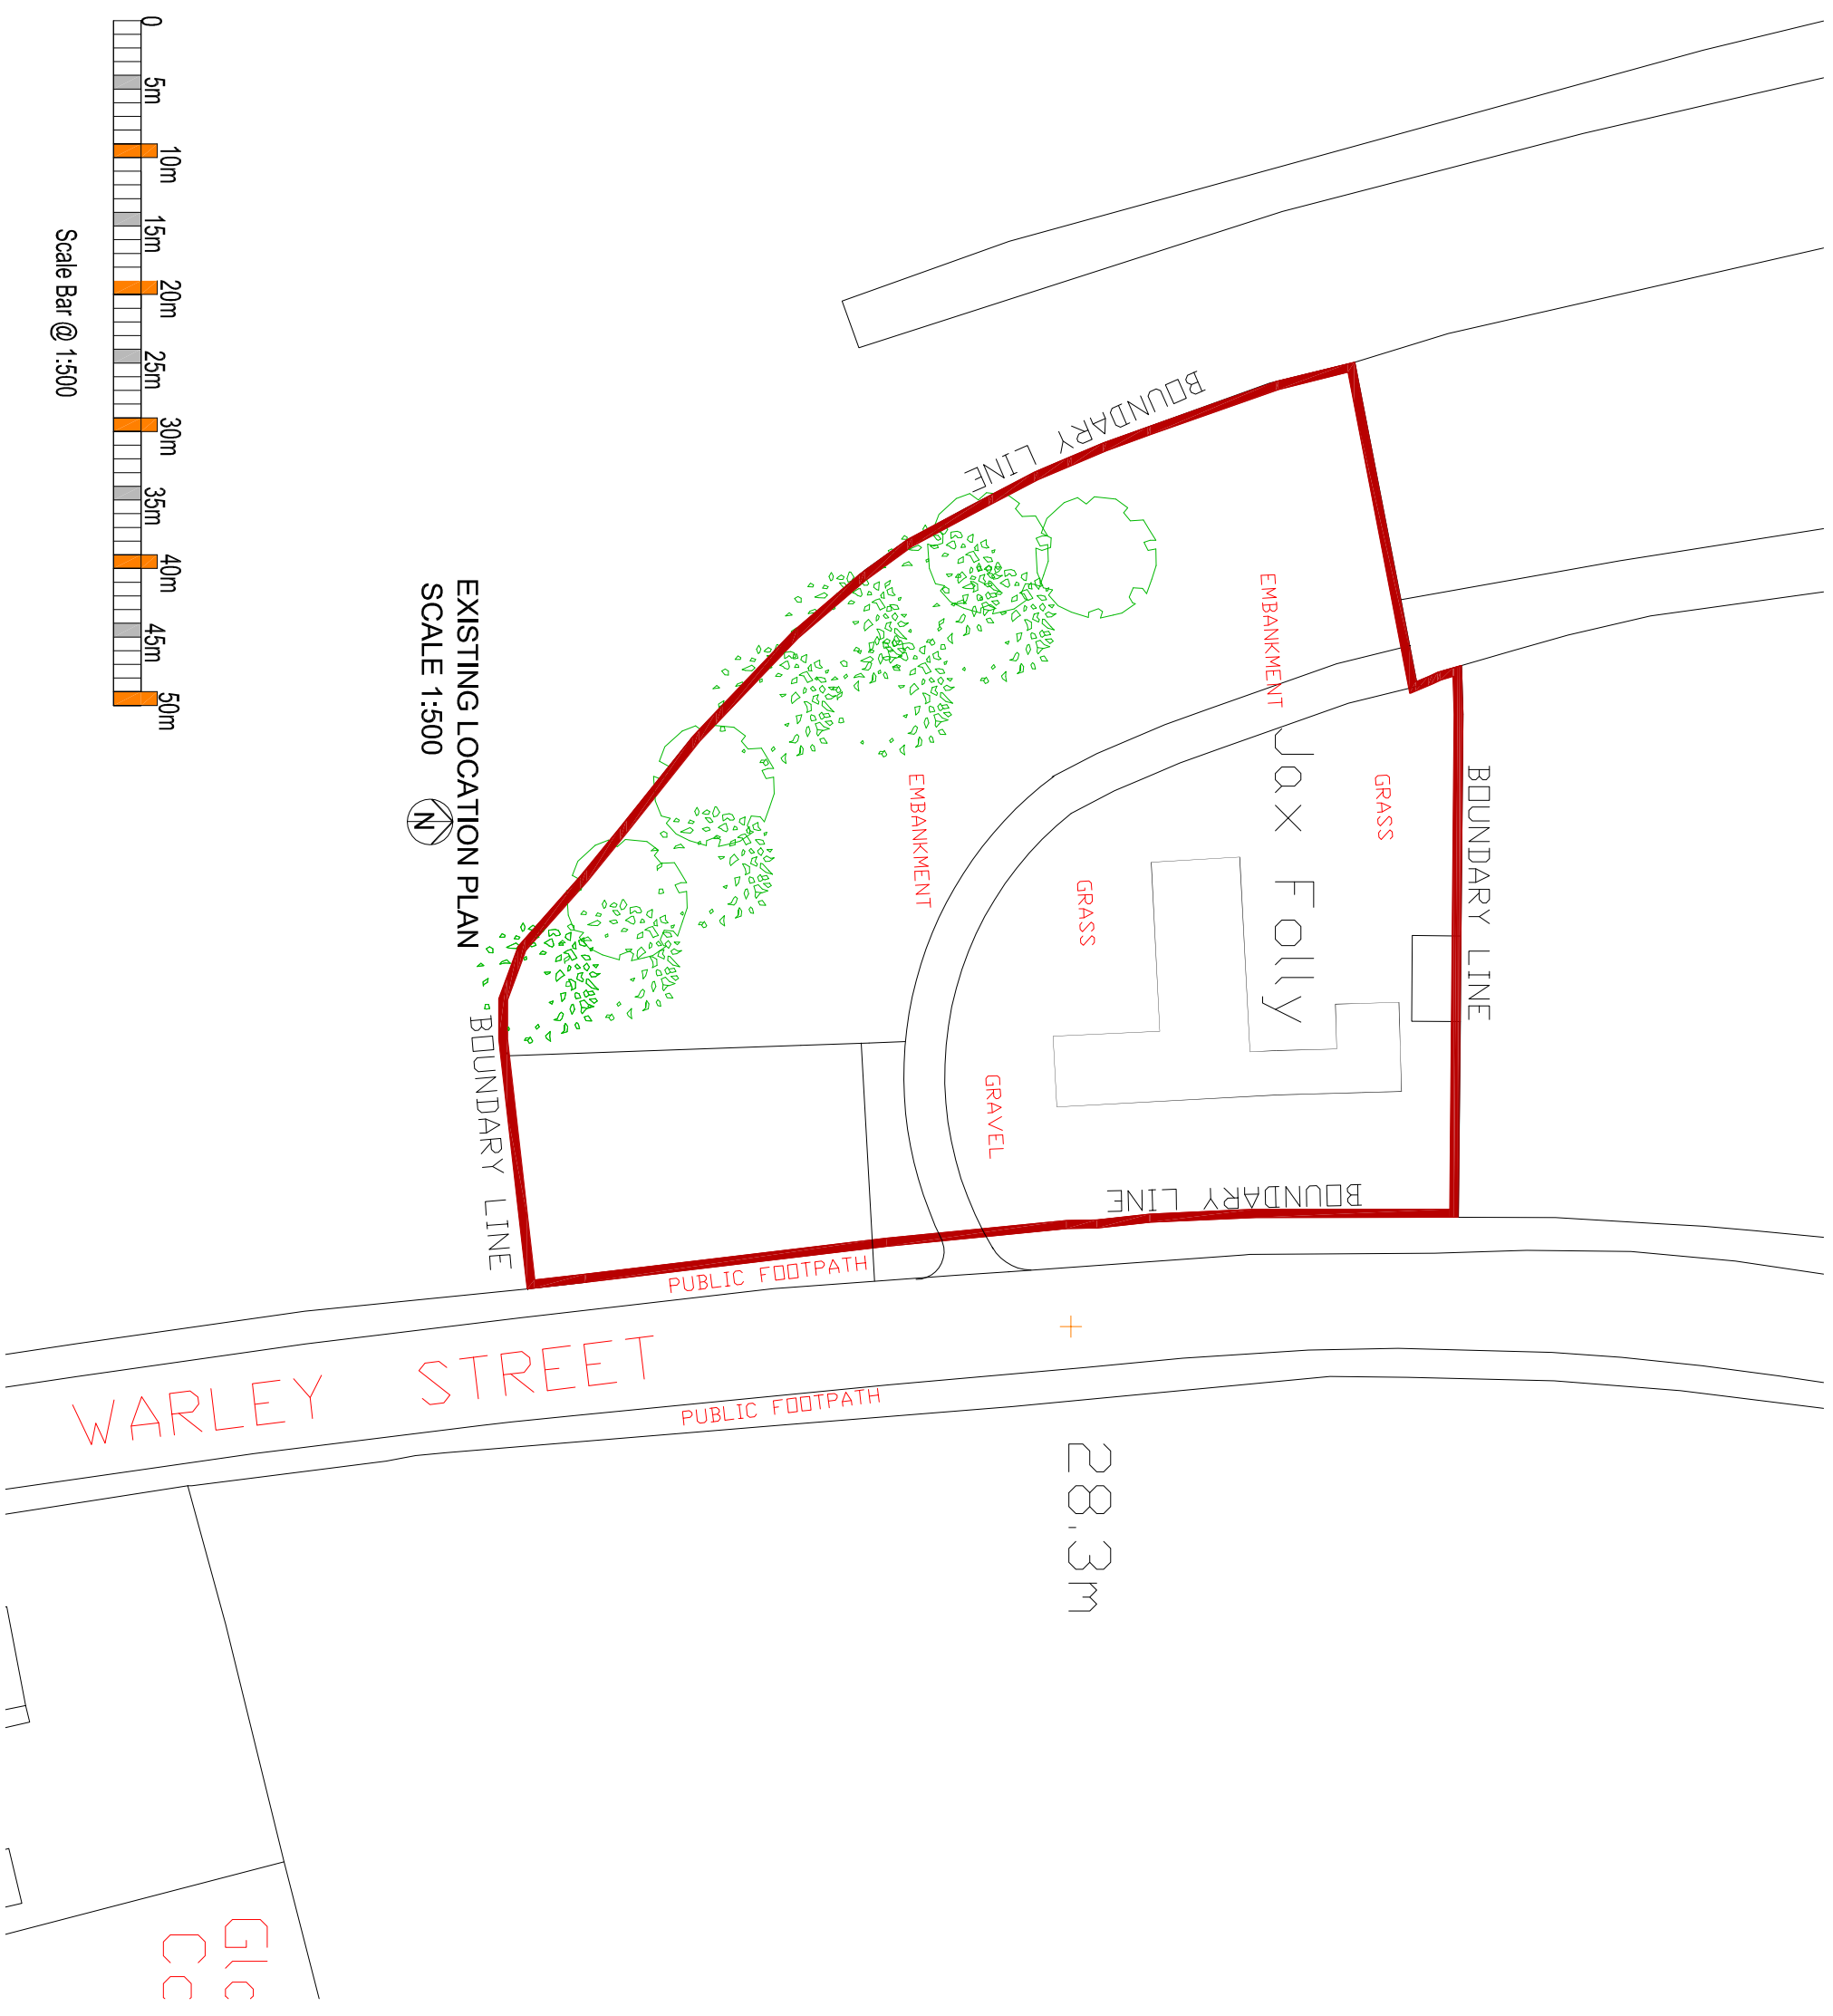

CLIENT
LEE JONES

ADDRESS
**JAX FOLLY, WARLEY STREET
 GREAT WARLEY, BRENTWOOD
 ESSEX CM13 3JJ**

TITLE
EXISTING BLOCK PLAN

SCALE 1:500 DRAWN SD DATE JANUARY 2024

PROJECT GA 1001

EXISTING LOCATION PLAN
 SCALE 1:500