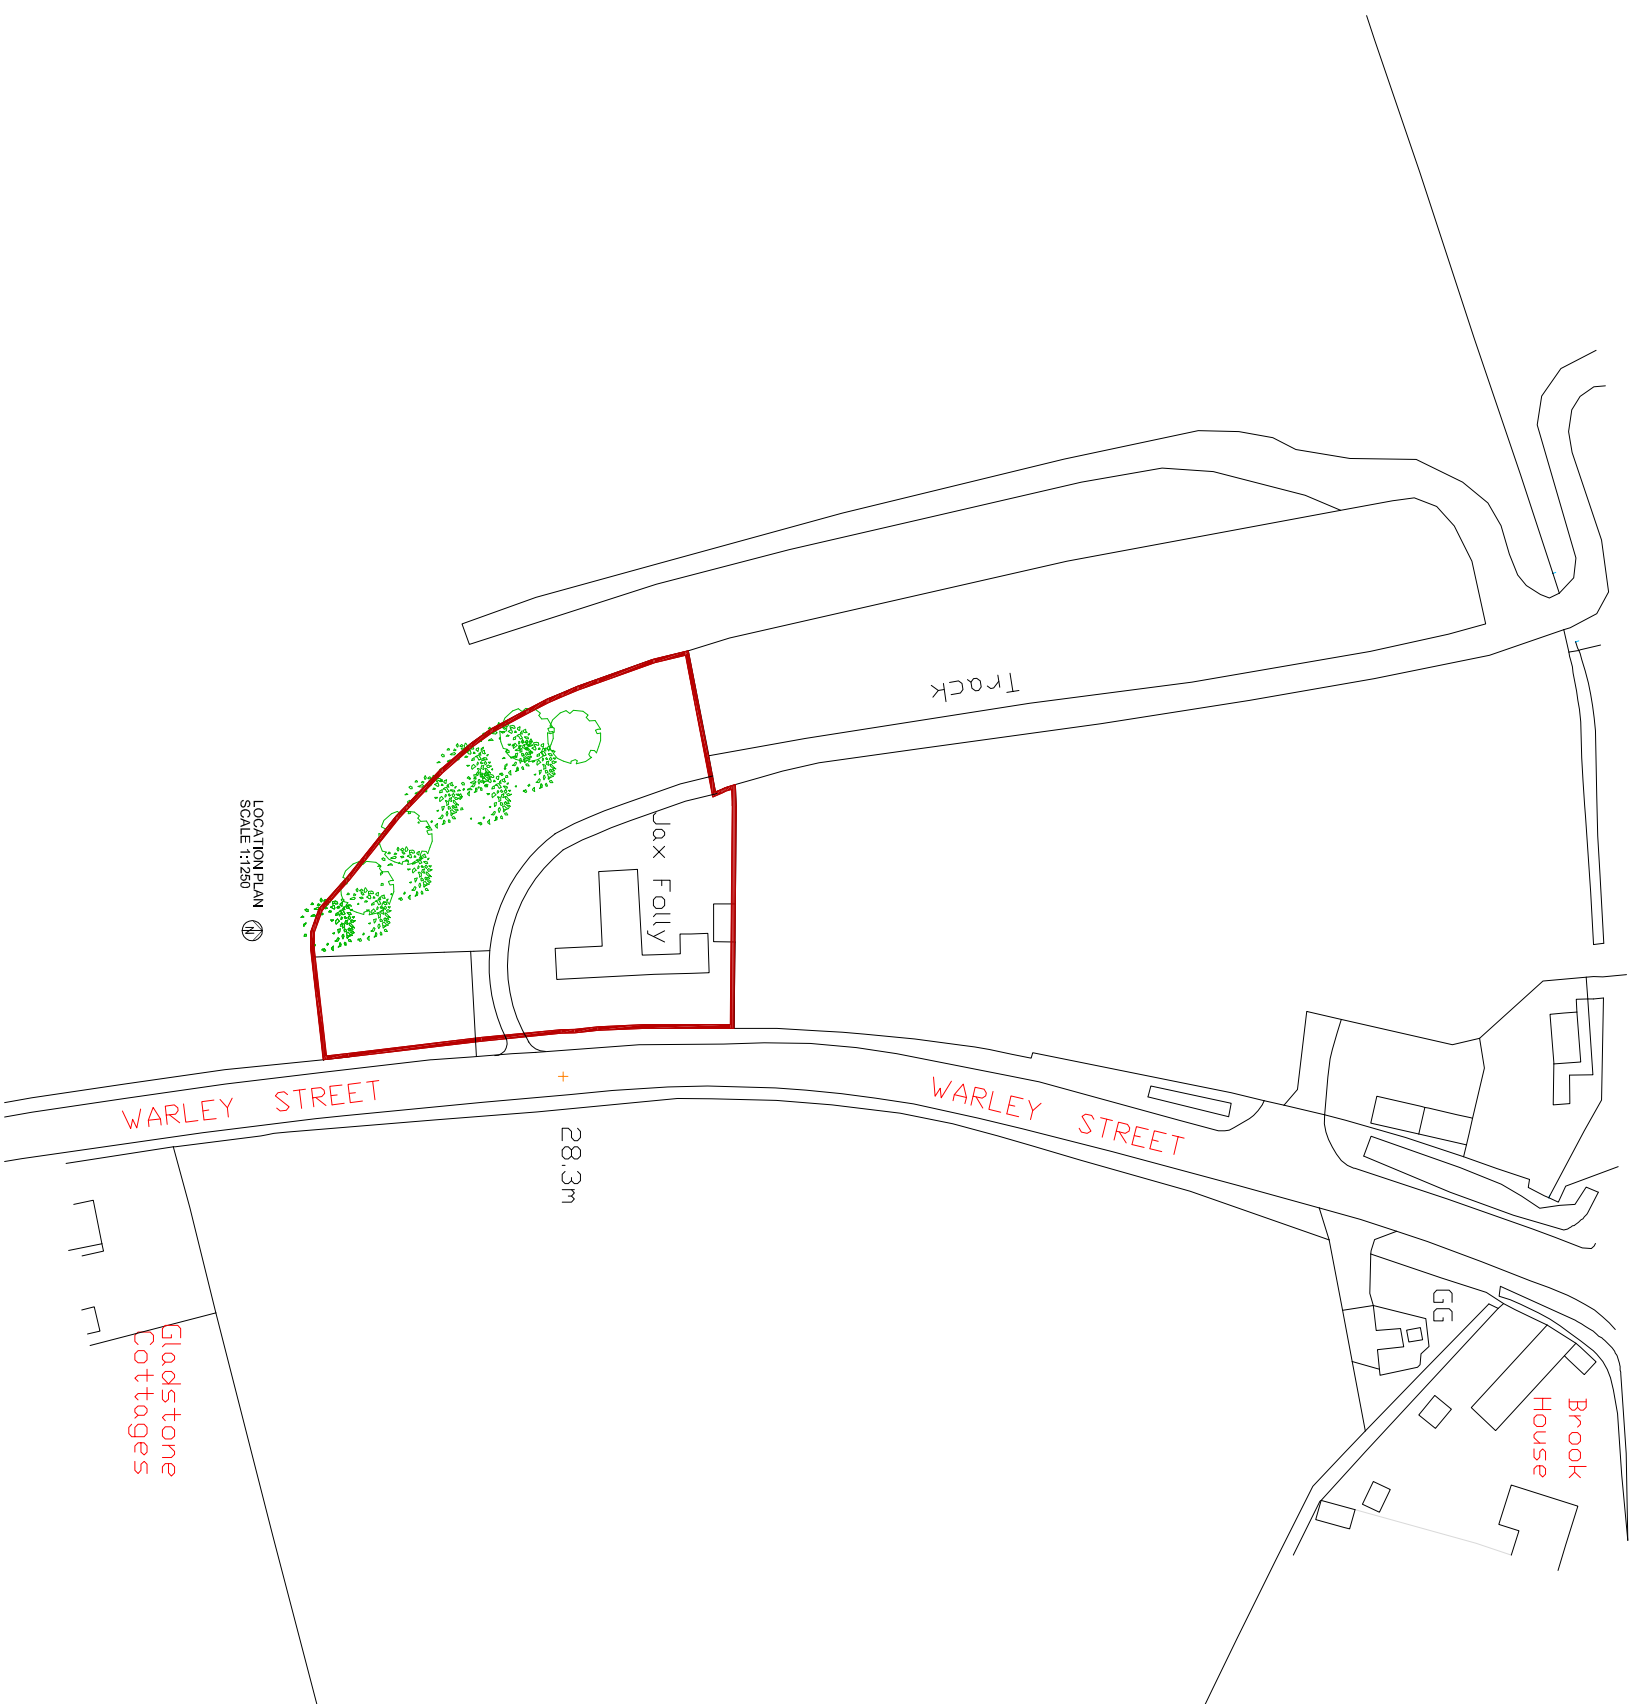

DO NOT SCALE
All dimensions to be checked on site. Errors or omissions should be reported to SD Designs
© Copyright belongs to SD Designs

Revision	Description	Date

SD DESIGNS
Design & Architectural Consultant
38 Fields Park, Chesham,
Chesham Hill, Reading RG46 5AP
T: 0291 8597 7833 M: 077 9240 5219
Email: s.designs@rwd1.com

CLIENT
LEE JONES

ADDRESS
**JAX FOLLY WARLEY STREET
GREAT WARLEY, BRENTWOOD
ESSEX CM13 3JJ**

TITLE
LOCATION PLAN

SCALE 1:1250 DRAWN SD DATE JANUARY 2024
DRAWN GA 1000