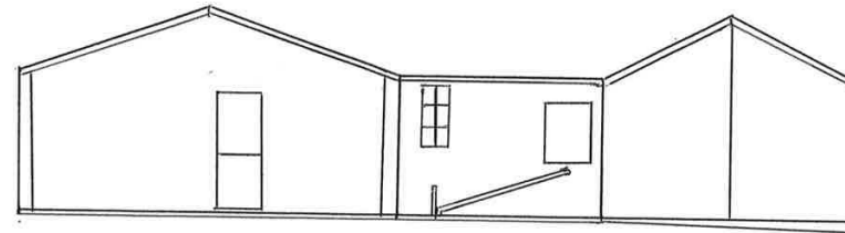

NORTHWEST ELEVATION

NORTHEAST ELEVATION

SOUTHWEST ELEVATION

SOUTHEAST ELEVATION

EXISTING PAVILION BUILDING
FOR DEMOLITION

CAMBRIDGE ST GILES CRICKET CLUB

SITE ADDRESS:

St Giles Cricket Club
Scotland Road
Dry Drayton
Cambridge
Cambridgeshire
CB23 8BX

DRAWING:

Existing Elevations and Floor Plan

DRAWING NO: **REV:**

1684_003 0

SCALE:

1:100

DATE:

14 January 2024