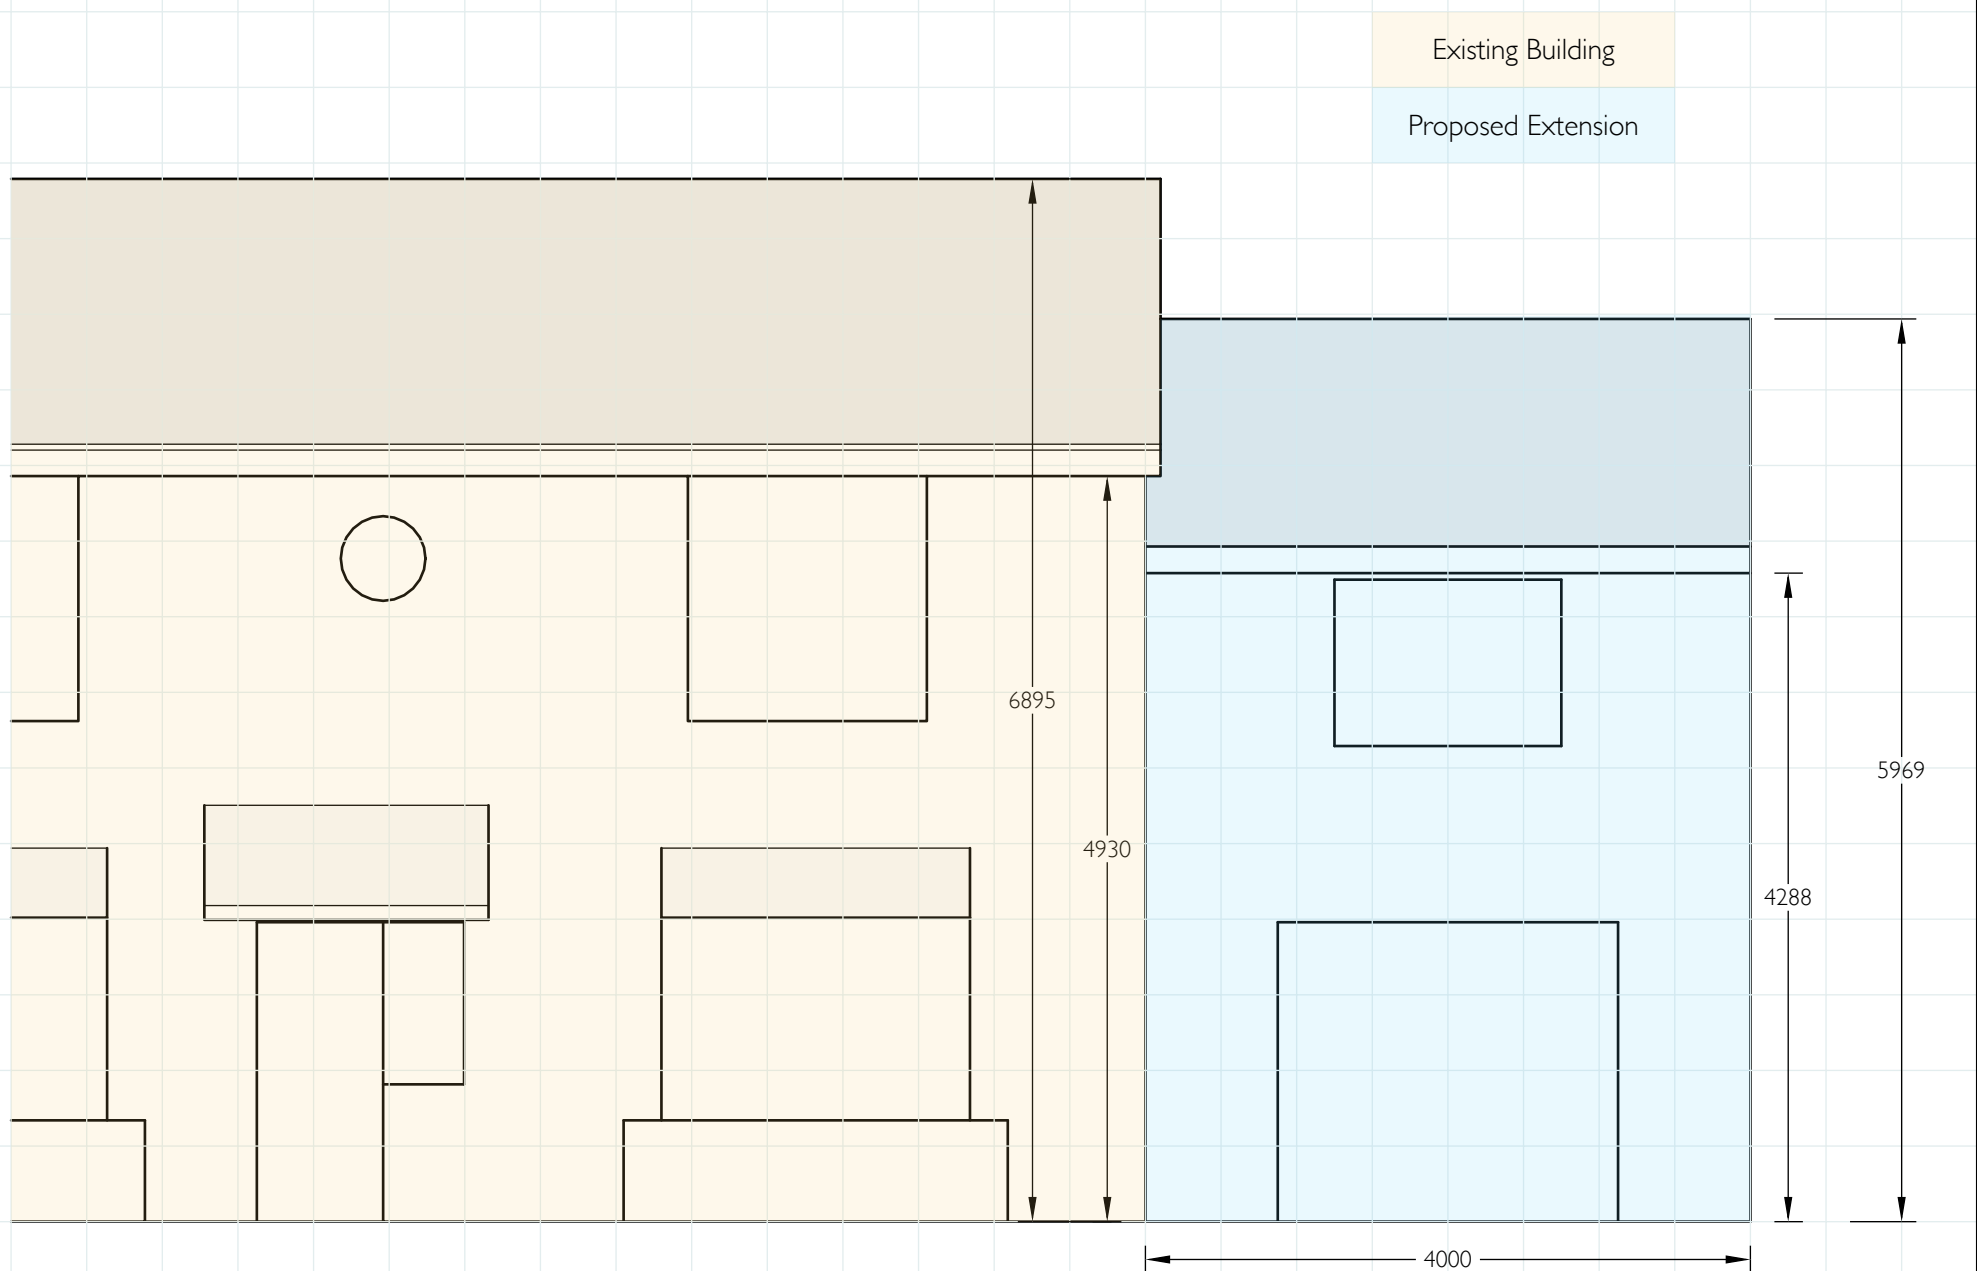

All dimensions are marked in mm

South Elevation  
119 Mildenhall Road

Scale 1:50  
0 1 2m  
when printed at A4

**CLIENT**  
D Dodds

**PROJECT**  
119 Mildenhall Road

**DRAWN BY**  
Mark Herbert

**DATE OF ORIGIN**  
February 7, 2023