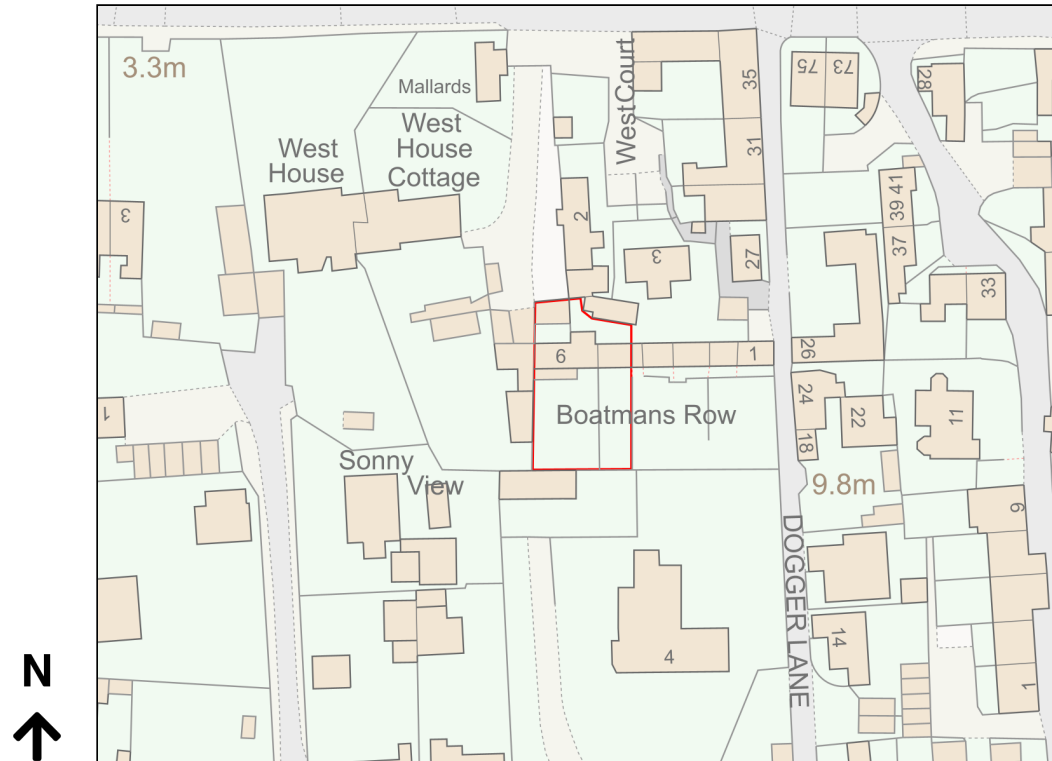

Location Plan

Site Address: 5, Boatmans Row, Wells-next-the-sea, NR23 1BD

Date Produced: 19-Jan-2024

Scale: 1:1250 @A4

Planning Portal Reference: PP-12745660v1