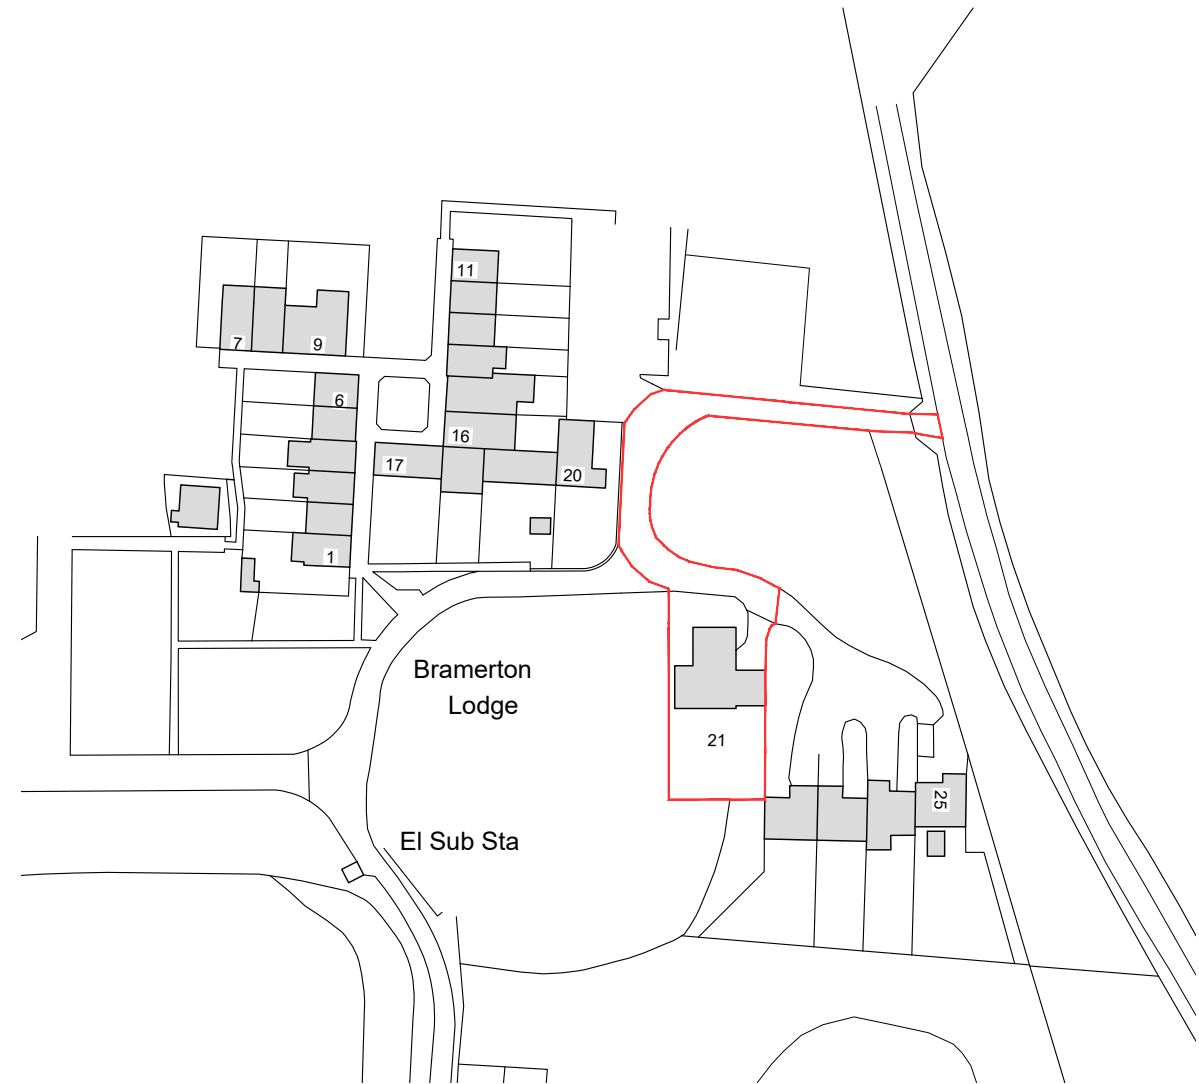

SITE BLOCK PLAN 1:500 @ A3 Rev A January 24  
Extensions hatched pink

SITE LOCATION PLAN 1:1250 @ A3