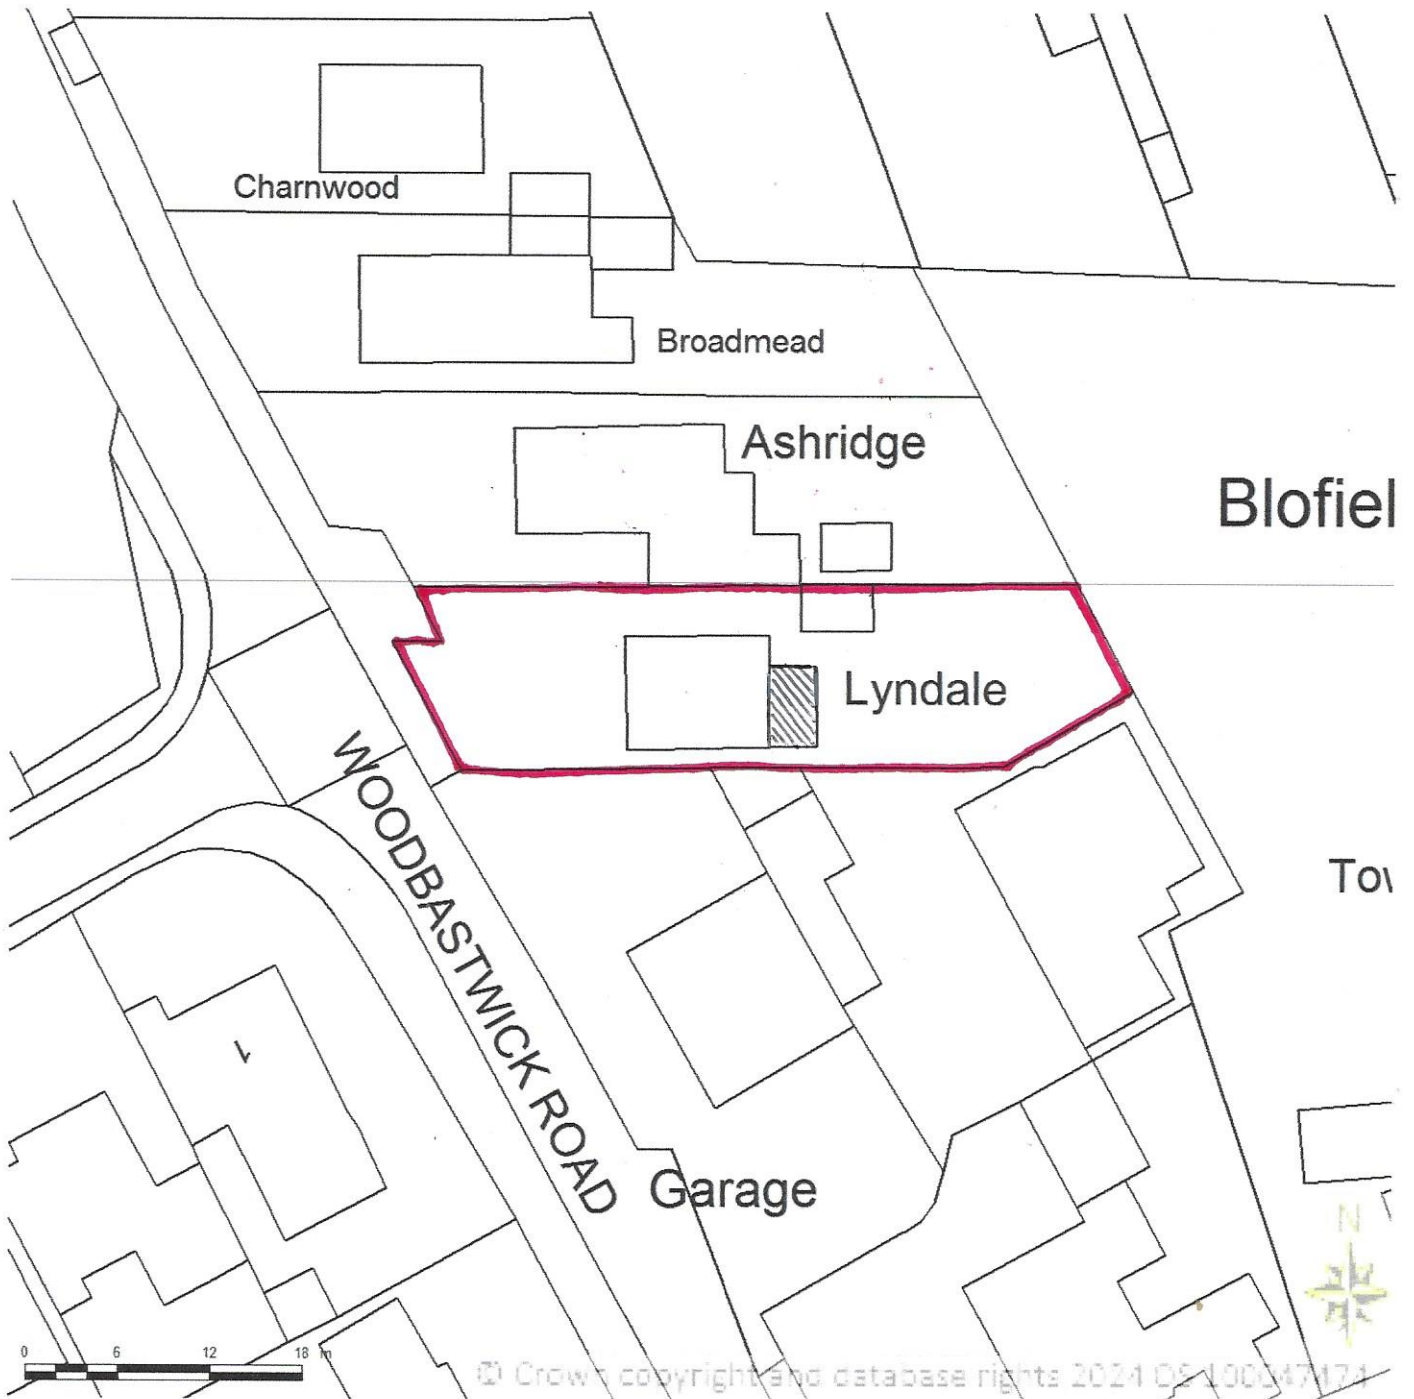

BLOCK/SITE PLAN
AREA 90m x 90m
SCALE 1:500 on A4
CENTRE COORDINATES: 632847, 311492

Supplied by Streetwise Maps Ltd
www.streetwise.net
Licence No: 100047474
22/01/2024 14:06:42

Lyndale, Woodbastwick road, Blofield Heath, Norwich, NR13 4AB.