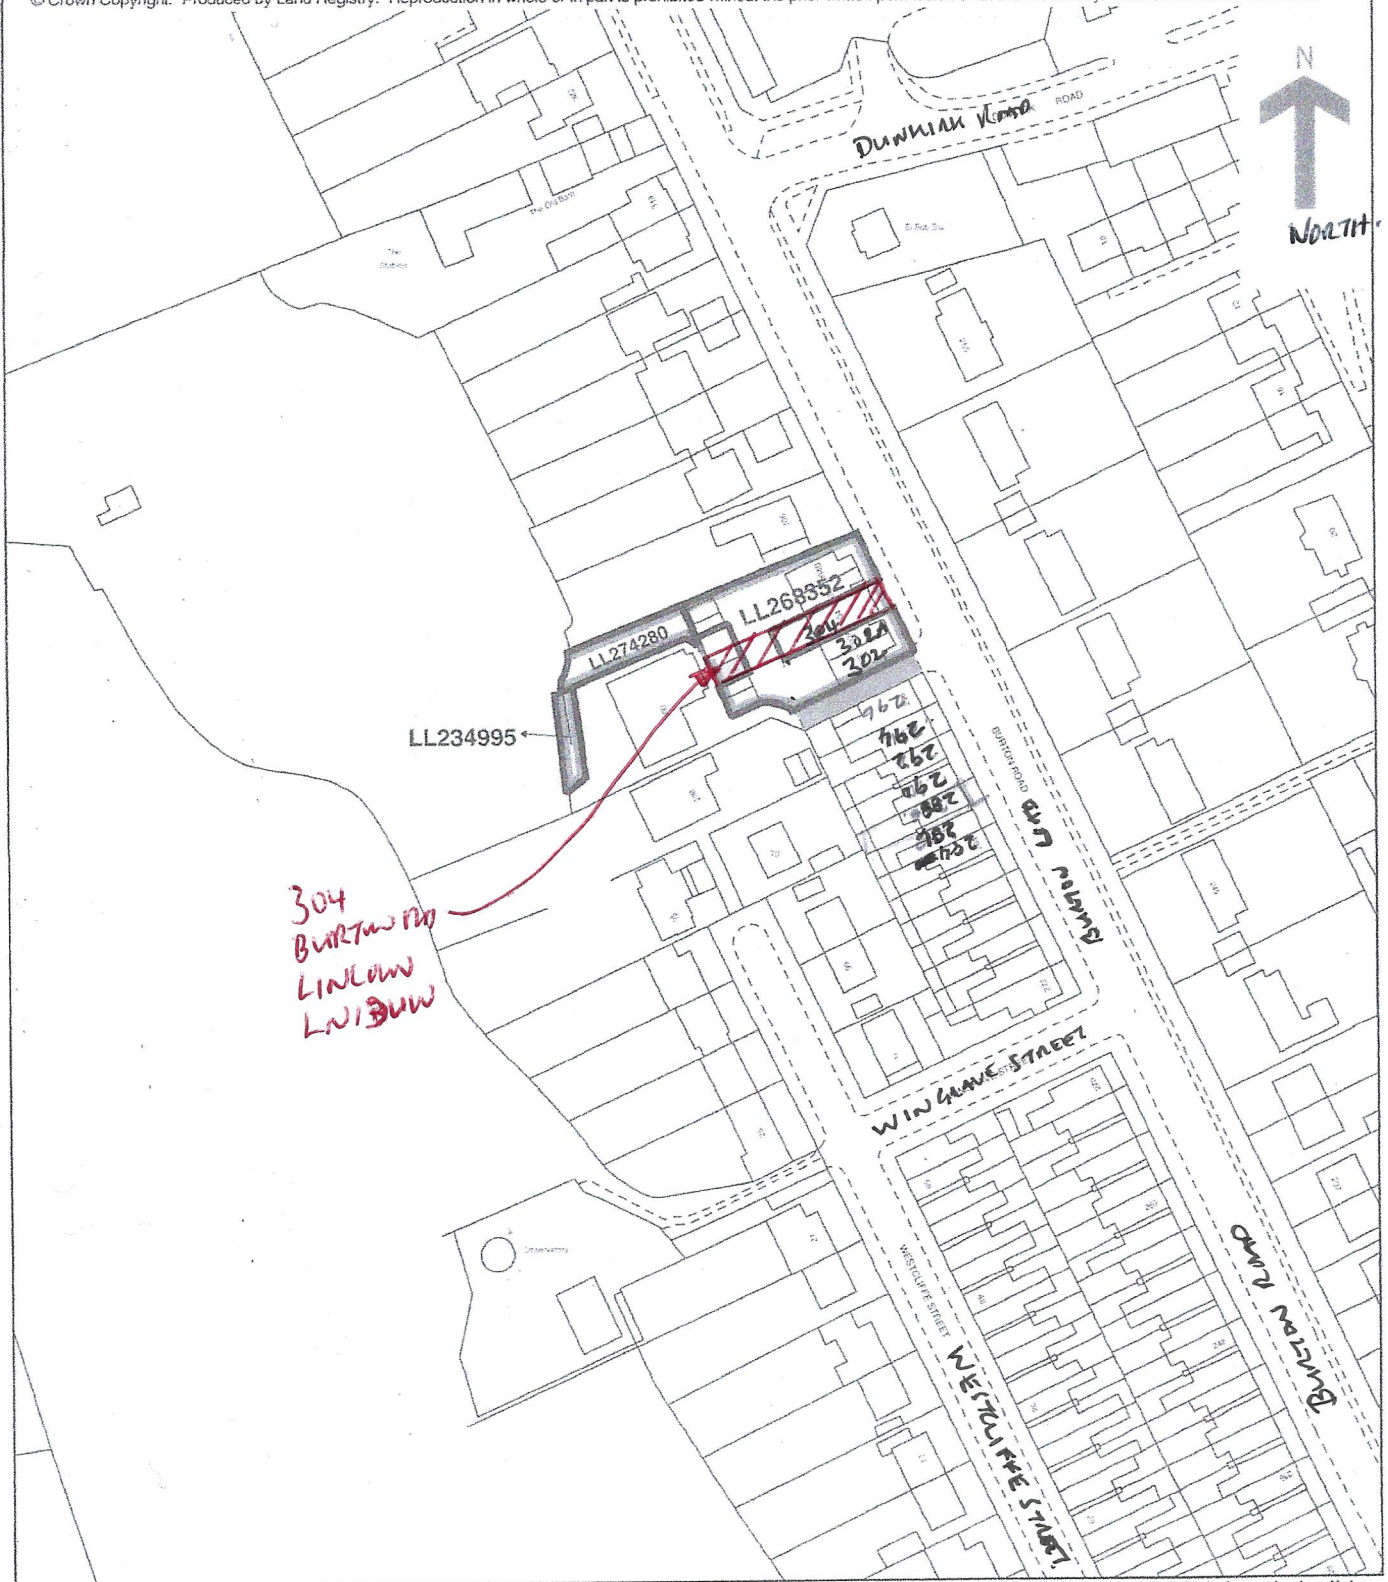

304 BURTAN ROAD, LINCOLN, LN1 3UW

Land Registry
Official copy of
title plan

Title number LL216174
Ordnance Survey map reference SK9672NE
Scale 1:1250
Administrative area Lincolnshire: Lincoln

© Crown Copyright. Produced by Land Registry. Reproduction in whole or in part is prohibited without the prior written permission of Ordnance Survey. Licence Number 100026316.

This official copy issued on 9 August 2013 shows the state of this title plan on 9 August 2013 at 10:13:06. It is admissible in evidence to the same extent as the original (s.67 Land Registration Act 2002).

This title plan shows the general position, not the exact line, of the boundaries. It may be subject to distortions in scale. Measurements scaled from this plan may not match measurements between the same points on the ground. See Land Registry Public Guide 19 - Title Plans and Boundaries.

This title is dealt with by Land Registry, Kingston upon Hull Office.

SITE LOCATION PLAN 304 BURTAN ROAD LINCOLN LN1 3UW