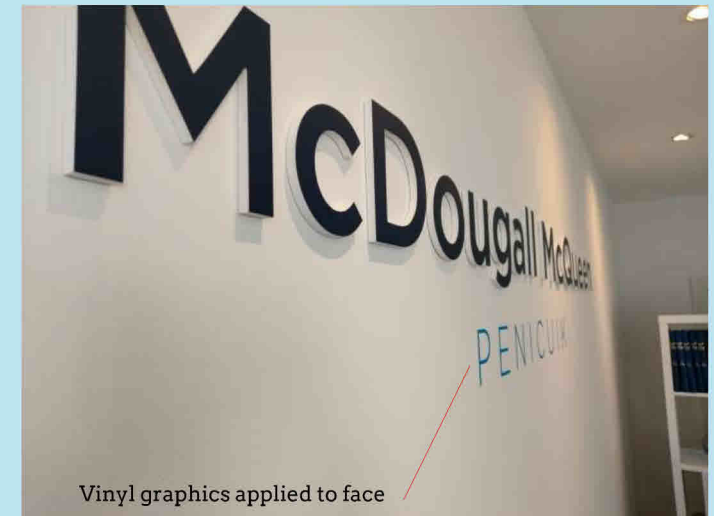

Vinyl graphics applied to face

**McGregor's
SIGNS**
T. 0131 660 1000 / 0131 663 4455
www.mcgregorsigns.co.uk

PLEASE CHECK PROOF CAREFULLY

It is your responsibility to ensure that there are no errors.

Any oversights that require your job to be remade will be done at your expense.