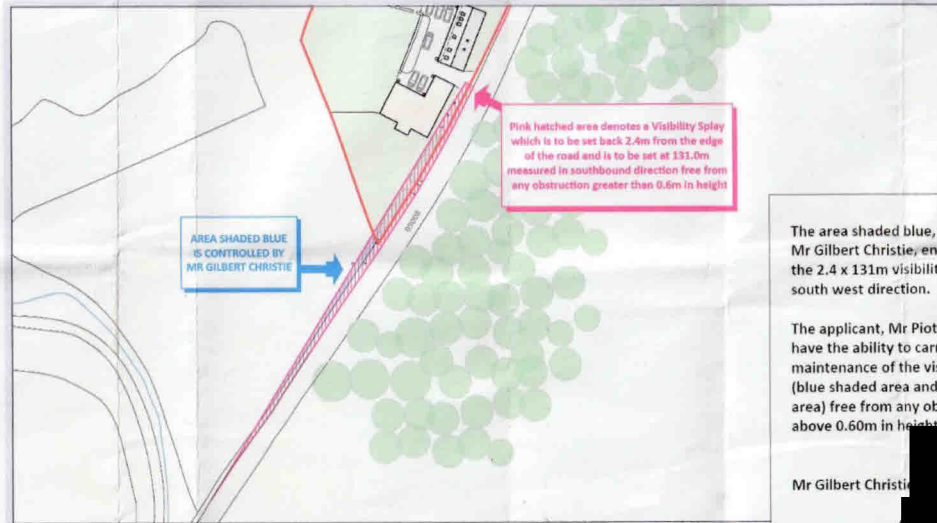

Craggan Chaise, Glenlivet

DATE	SCALE	DRG. NO.
JAN 2024	1:1000 (A3)	DAMER / VS / TPL

The area shaded blue, controlled by Mr Gilbert Christie, encroaches into the 2.4 x 131m visibility splay in the south west direction.

The applicant, Mr Piotr Damer will have the ability to carry out maintenance of the visibility splay (blue shaded area and pink hatched area) free from any obstruction above 0.60m in height.

Mr Gilbert Christie [REDACTED]