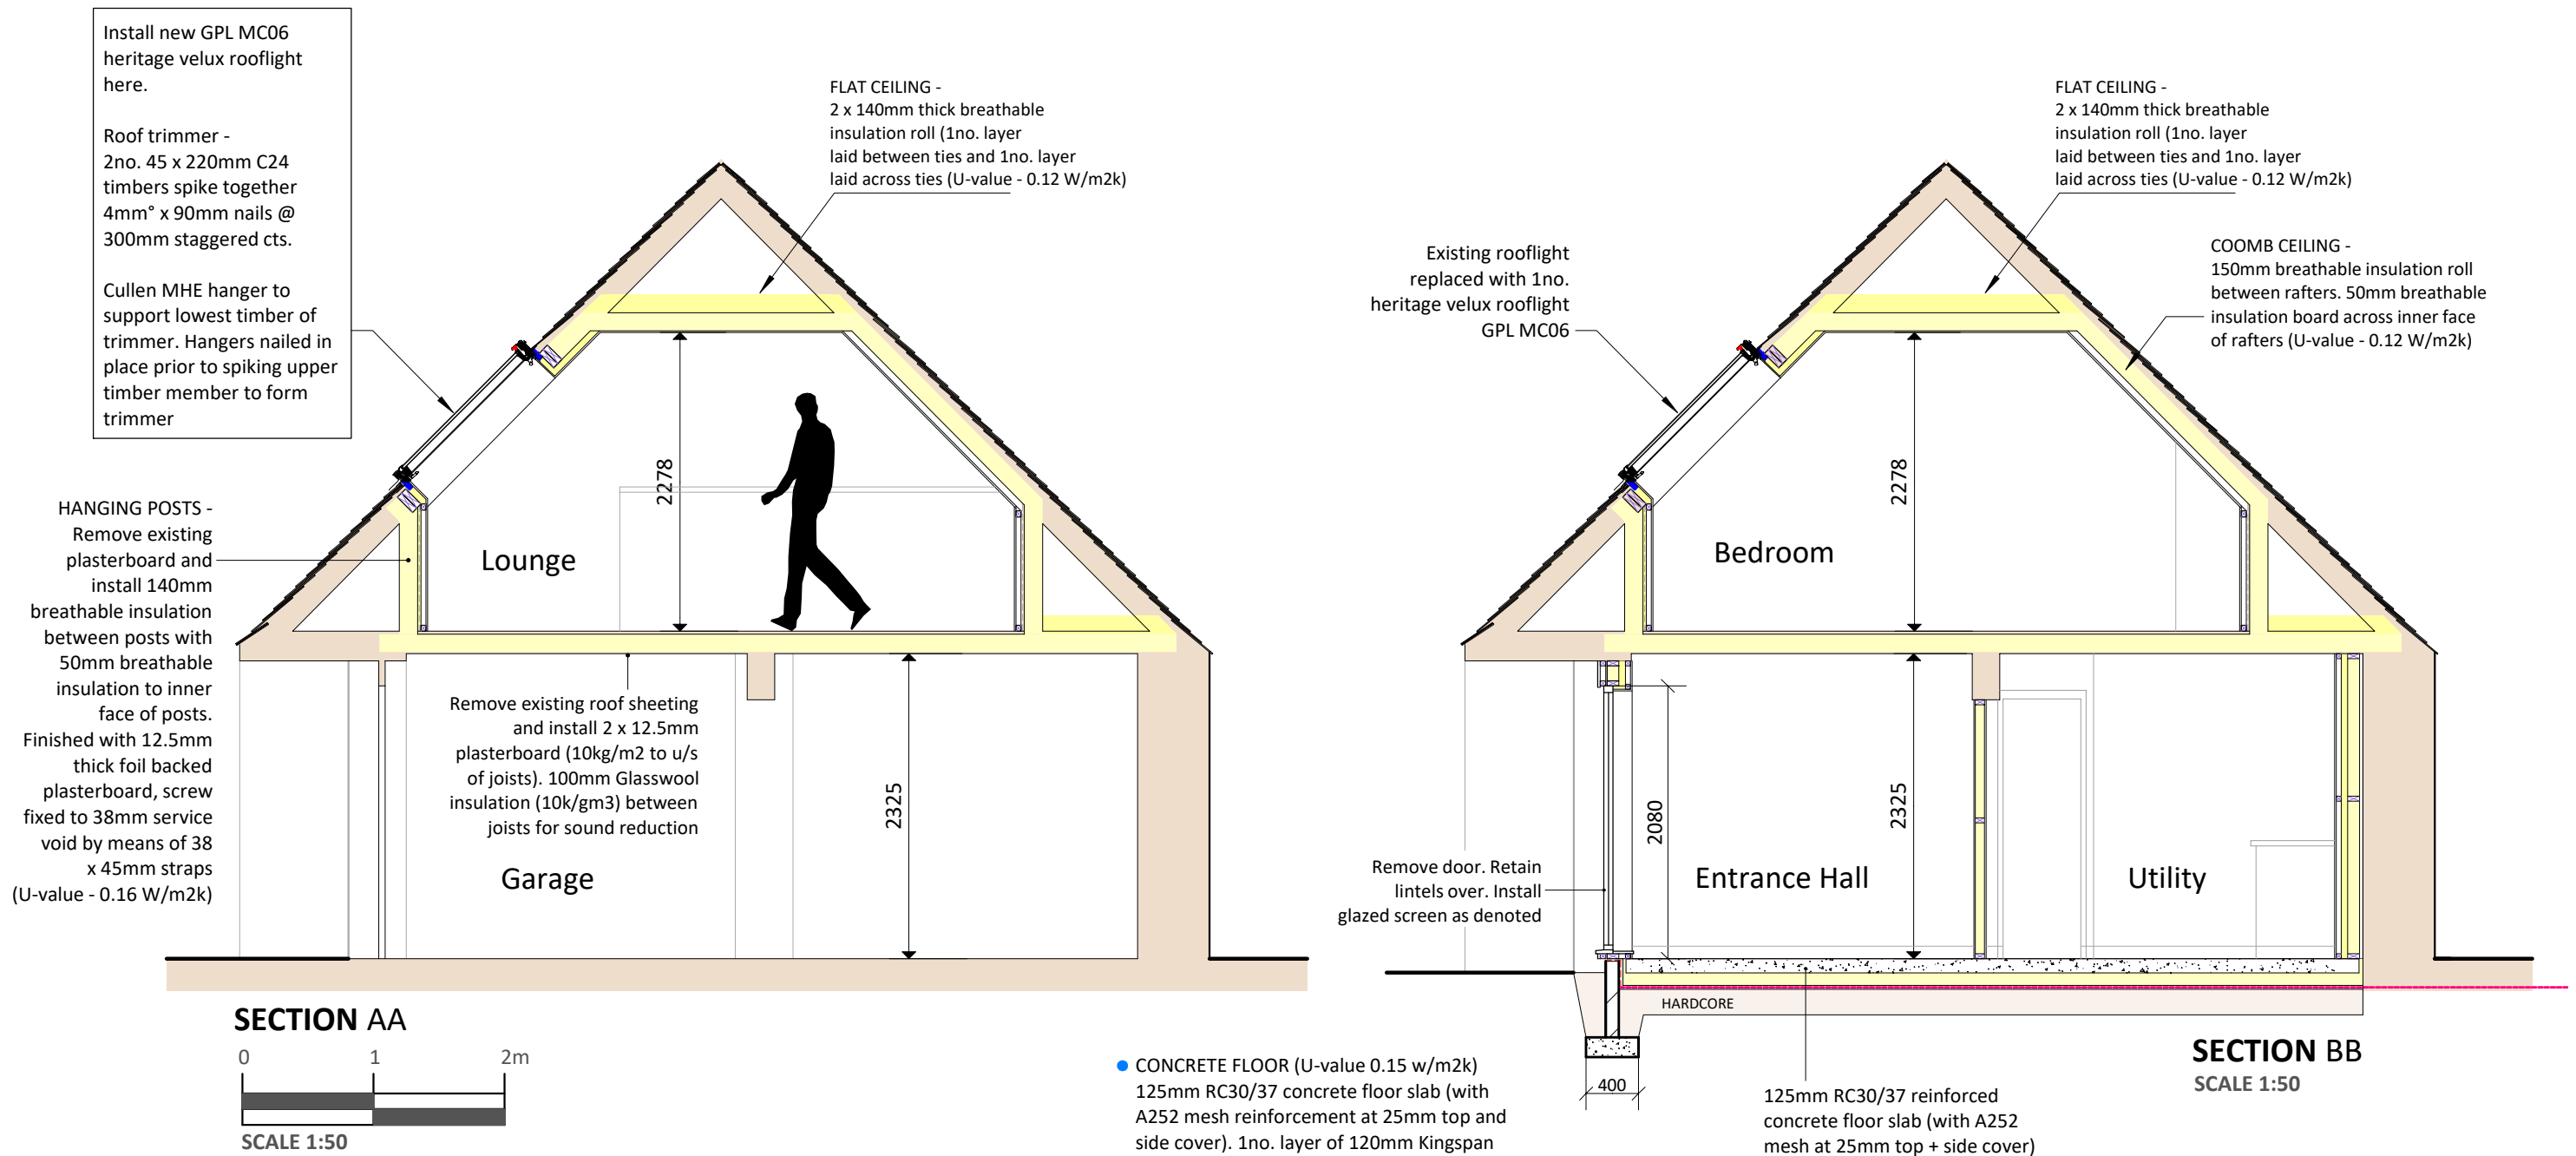

Craggan Chaise, Glenlivet

DATE	SCALE	DRG. NO.
NOV 2023	AS STATED (A3)	DAMER / BW / 03

Proposed conversion of apartment above detached garage to holiday accommodation at Craggan Chaise, Glenlivet, Ballindalloch AB37 9EB For Mr P.Damer