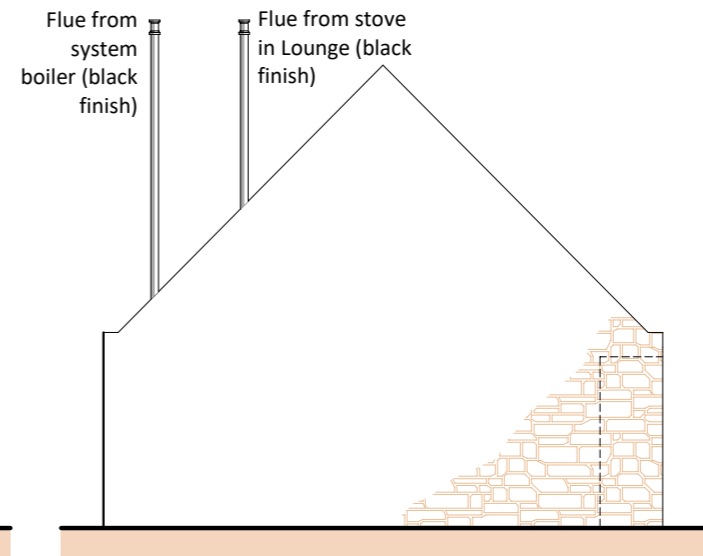

# Craggan Chaise, Glenlivet

DATE	SCALE	DRG. NO.
MAY 2023	AS STATED (A3)	DAMER / BW / 04

FRONT ELEVATION (NW)

SIDE ELEVATION (SW)

REAR ELEVATION (SE)

SIDE ELEVATION (NE)

Proposed conversion of apartment above detached garage to holiday accommodation at Craggan Chaise, Glenlivet, Ballindalloch AB37 9EB For Mr P.Damer