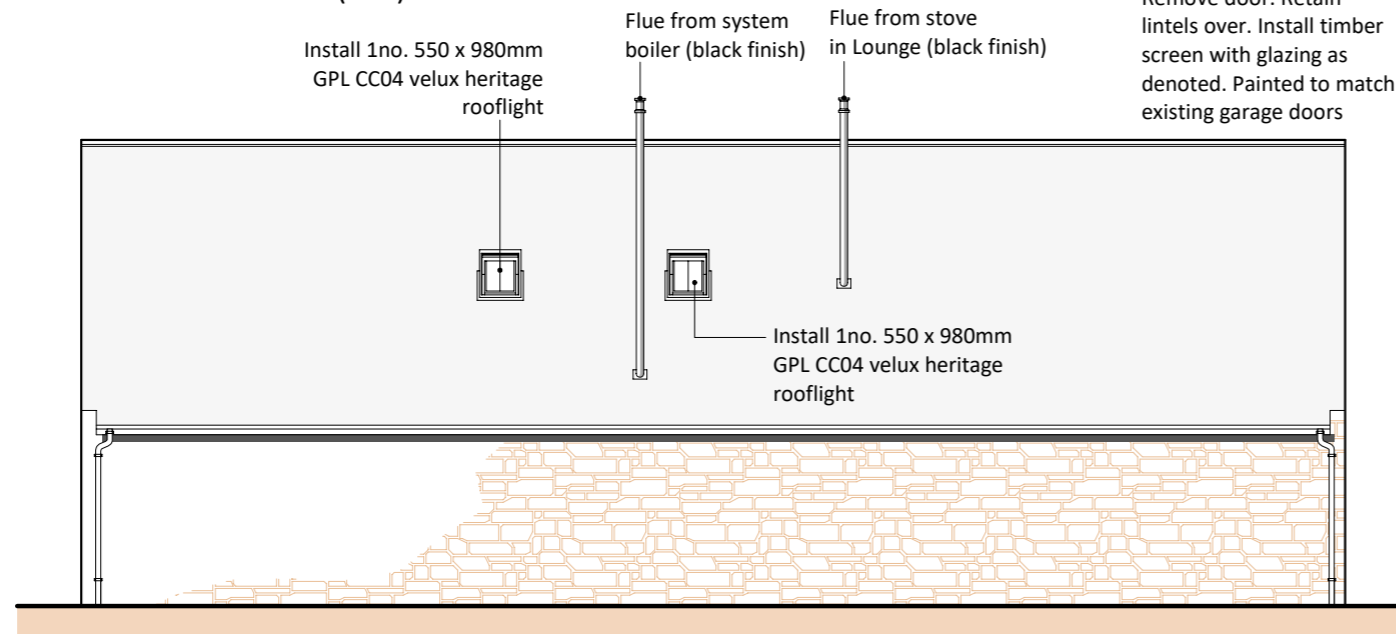

# Craggan Chaise, Glenlivet

DATE	SCALE	DRG. NO.
MAY 2023	AS STATED (A3)	DAMER / BW / 04

FRONT ELEVATION (NW)

SIDE ELEVATION (SW)

REAR ELEVATION (SE)

SIDE ELEVATION (NE)

Proposed conversion of apartment above detached garage to holiday accommodation at Craggan Chaise, Glenlivet, Ballindalloch AB37 9EB For Mr P.Damer