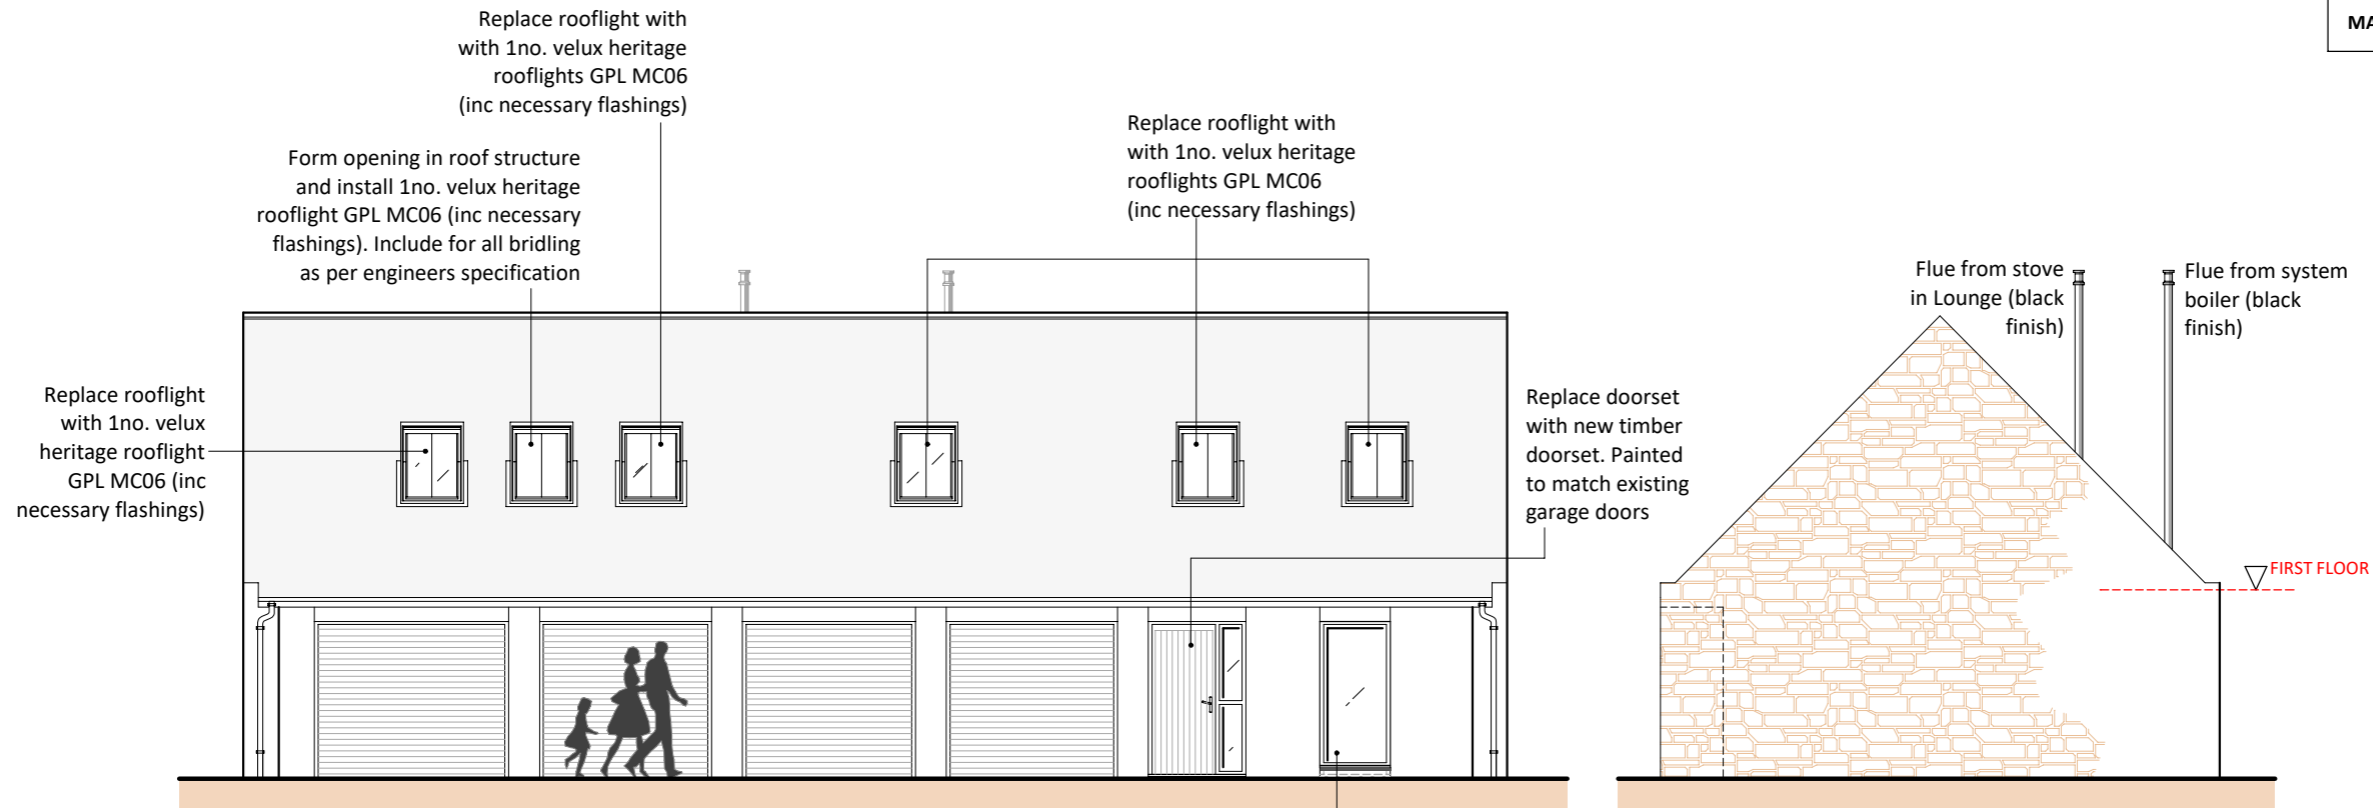

# Craggan Chaise, Glenlivet

DATE	SCALE	DRG. NO.
MAY 2023	AS STATED (A3)	DAMER / BW / 04

FRONT ELEVATION (NW)

SIDE ELEVATION (SW)

REAR ELEVATION (SE)

SIDE ELEVATION (NE)

Proposed conversion of apartment above detached garage to holiday accommodation at Craggan Chaise, Glenlivet, Ballindalloch AB37 9EB For Mr P.Damer