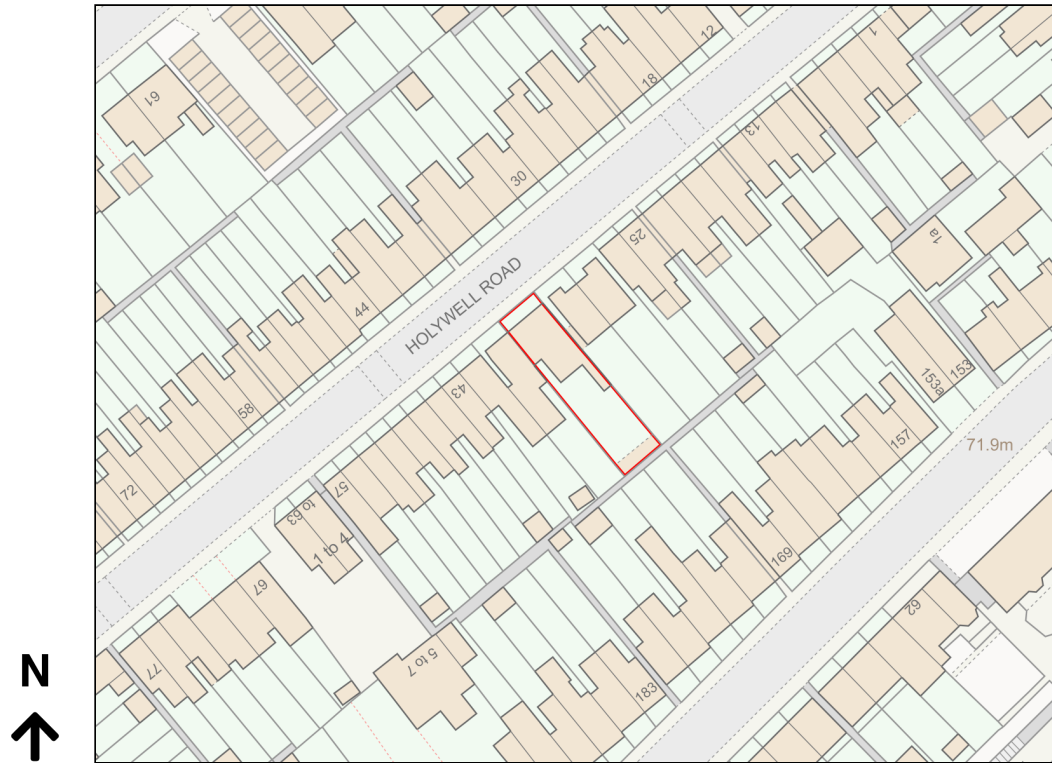

Location Plan

Site Address: 37, Holywell Road, Watford, WD18 0HT

Date Produced: 23-Jan-2024

Scale: 1:1250 @A4

Planning Portal Reference: PP-12749347v1