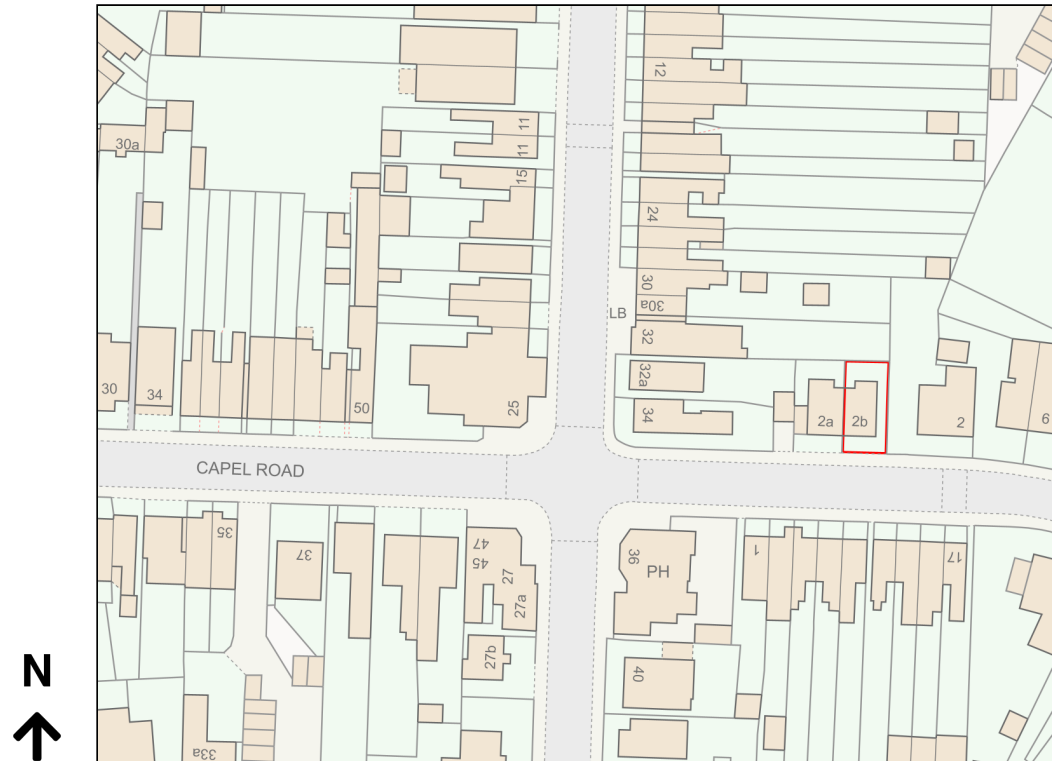

# Location Plan

Site Address: 2b, Lower Paddock Road, Watford, WD19 4DS

Date Produced: 23-Jan-2024

Scale: 1:1250 @A4

Planning Portal Reference: PP-12750398v1