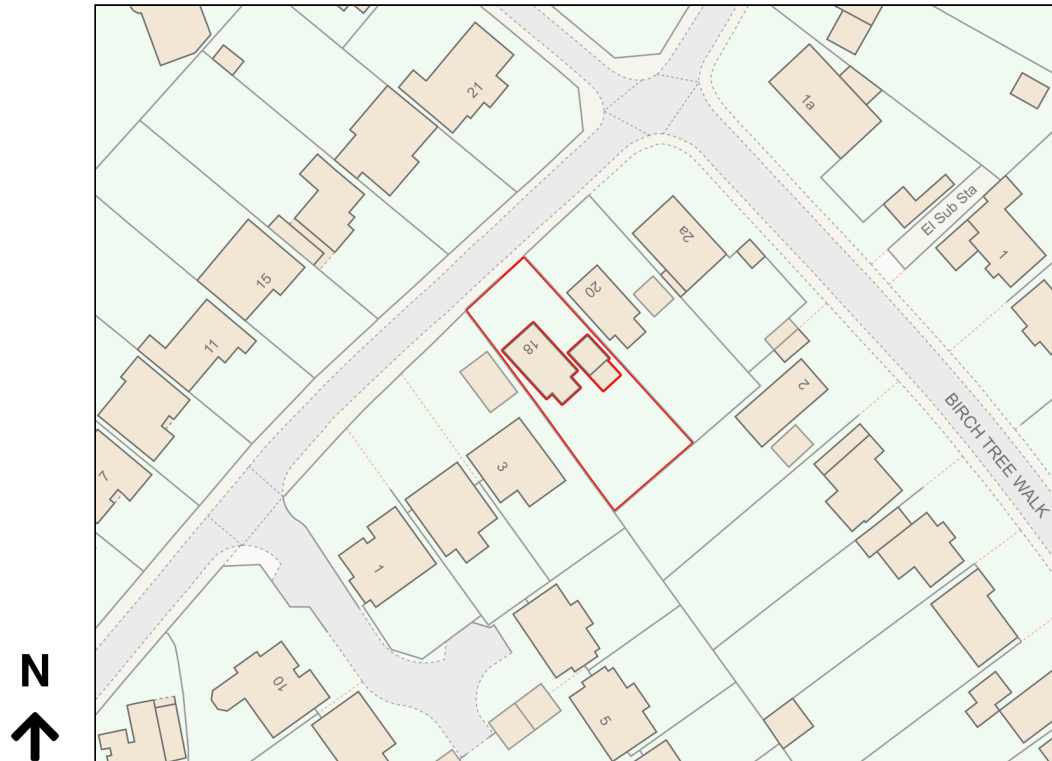

Location Plan

Site Address: 18, Tunnel Wood Road, Watford, WD17 4WN

Date Produced: 24-Jan-2024

Scale: 1:1250 @A4

Planning Portal Reference: PP-12754933v1