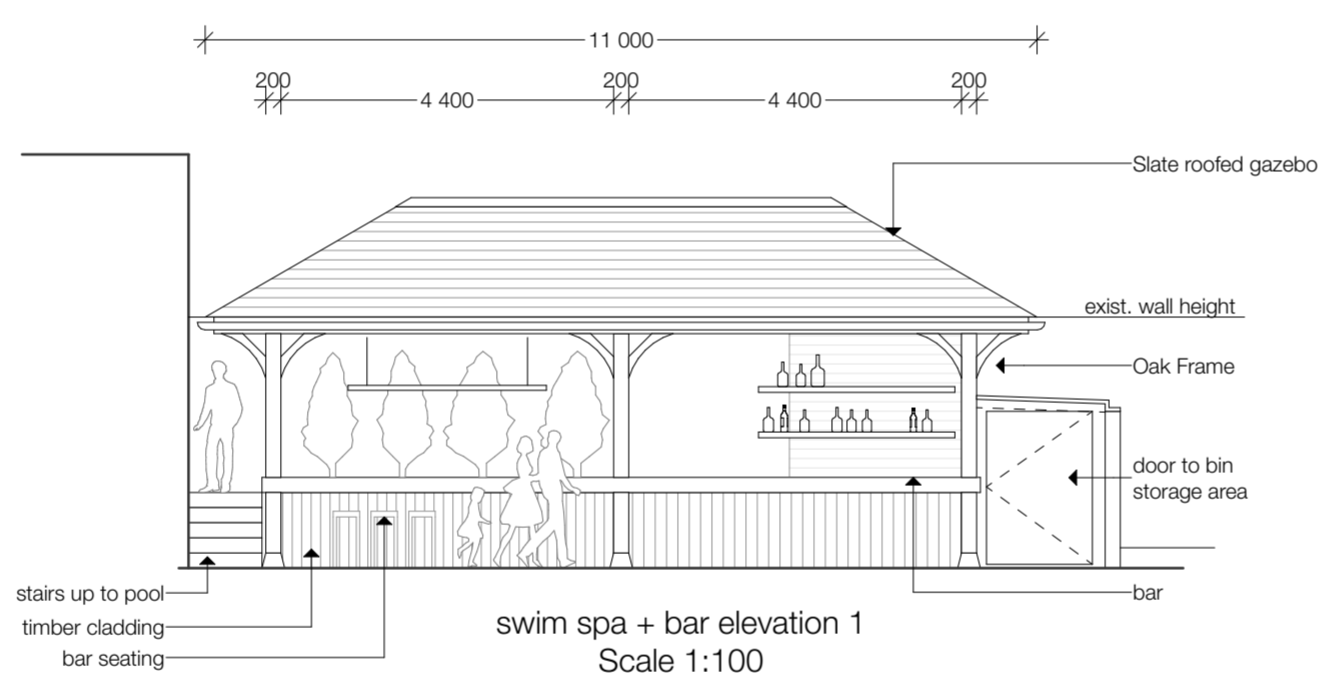

South Elevation  
Scale 1:100

Ch-007 window size adjusted  
21 Jan 2024

swim spa + bar elevation 1  
Scale 1:100

Section B-B  
Scale 1:100

swim spa + bar elevation 1  
New swim spa + bar plan  
Scale 1:100

swim spa + bar elevation 2  
Scale 1:100

precedent

elevation added for all sides of the pool gazebo  
21 Jan 2024  
Ch-006

Elevations - Proposed 2

Planning and Listed Building Consent

DRAWING NO.	REVISION	PROJECT
PL_03.6	B	Stone Court House