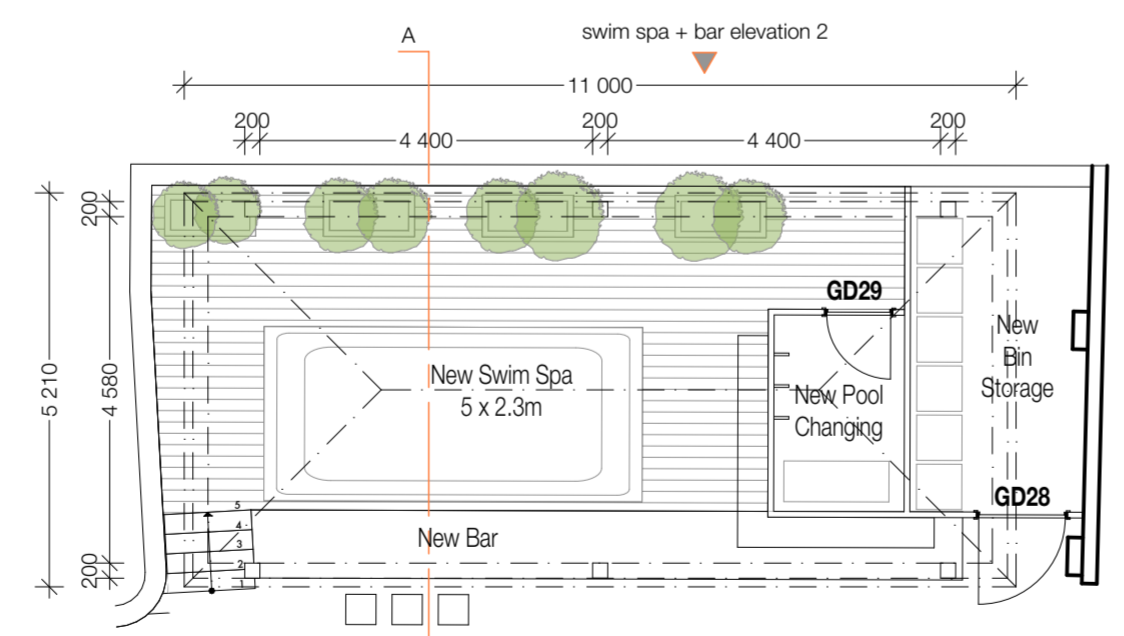

South Elevation  
Scale 1:100

Ch-007 window size adjusted  
21 Jan 2024

swim spa + bar elevation 1  
Scale 1:100

Section B-B  
Scale 1:100

swim spa + bar elevation 1  
New swim spa + bar plan  
Scale 1:100

swim spa + bar elevation 2  
Scale 1:100

precedent

elevation added for all sides of the pool gazebo  
21 Jan 2024  
Ch-006

Elevations - Proposed 2

Planning and Listed Building Consent

DRAWING NO.	REVISION	PROJECT
PL_03.6	B	Stone Court House