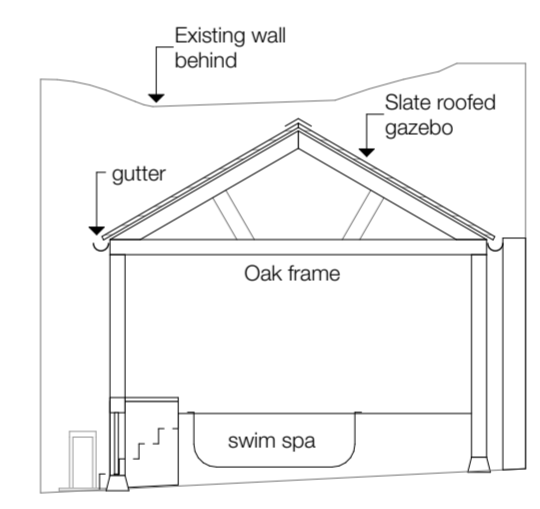

South Elevation  
Scale 1:100

Ch-007 window size adjusted  
21 Jan 2024

swim spa + bar elevation 1  
Scale 1:100

Section B-B  
Scale 1:100

swim spa + bar elevation 1  
New swim spa + bar plan  
Scale 1:100

swim spa + bar elevation 2  
Scale 1:100

precedent

elevation added for all sides of the pool gazebo  
21 Jan 2024  
Ch-006

Elevations - Proposed 2

Planning and Listed Building Consent

DRAWING NO.	REVISION	PROJECT
PL_03.6	B	Stone Court House