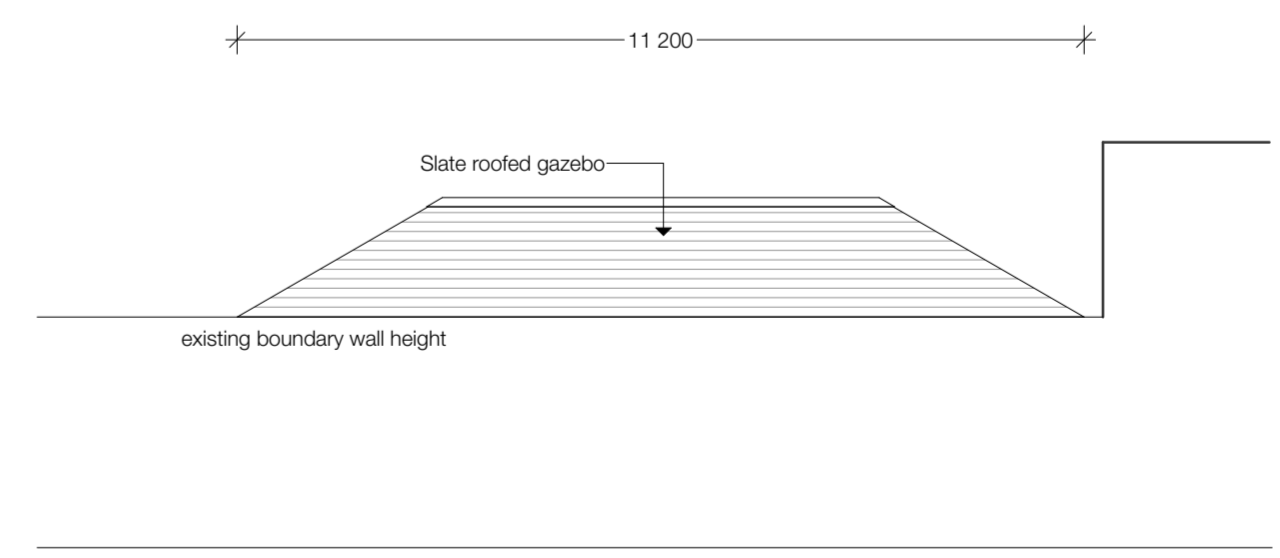

South Elevation  
Scale 1:100

Ch-007 window size adjusted  
21 Jan 2024

swim spa + bar elevation 1  
Scale 1:100

Section B-B  
Scale 1:100

swim spa + bar elevation 1  
New swim spa + bar plan  
Scale 1:100

swim spa + bar elevation 2  
Scale 1:100

precedent

elevation added for all sides of the pool gazebo  
21 Jan 2024  
Ch-006

Elevations - Proposed 2

Planning and Listed Building Consent

DRAWING NO.	REVISION	PROJECT
PL_03.6	B	Stone Court House