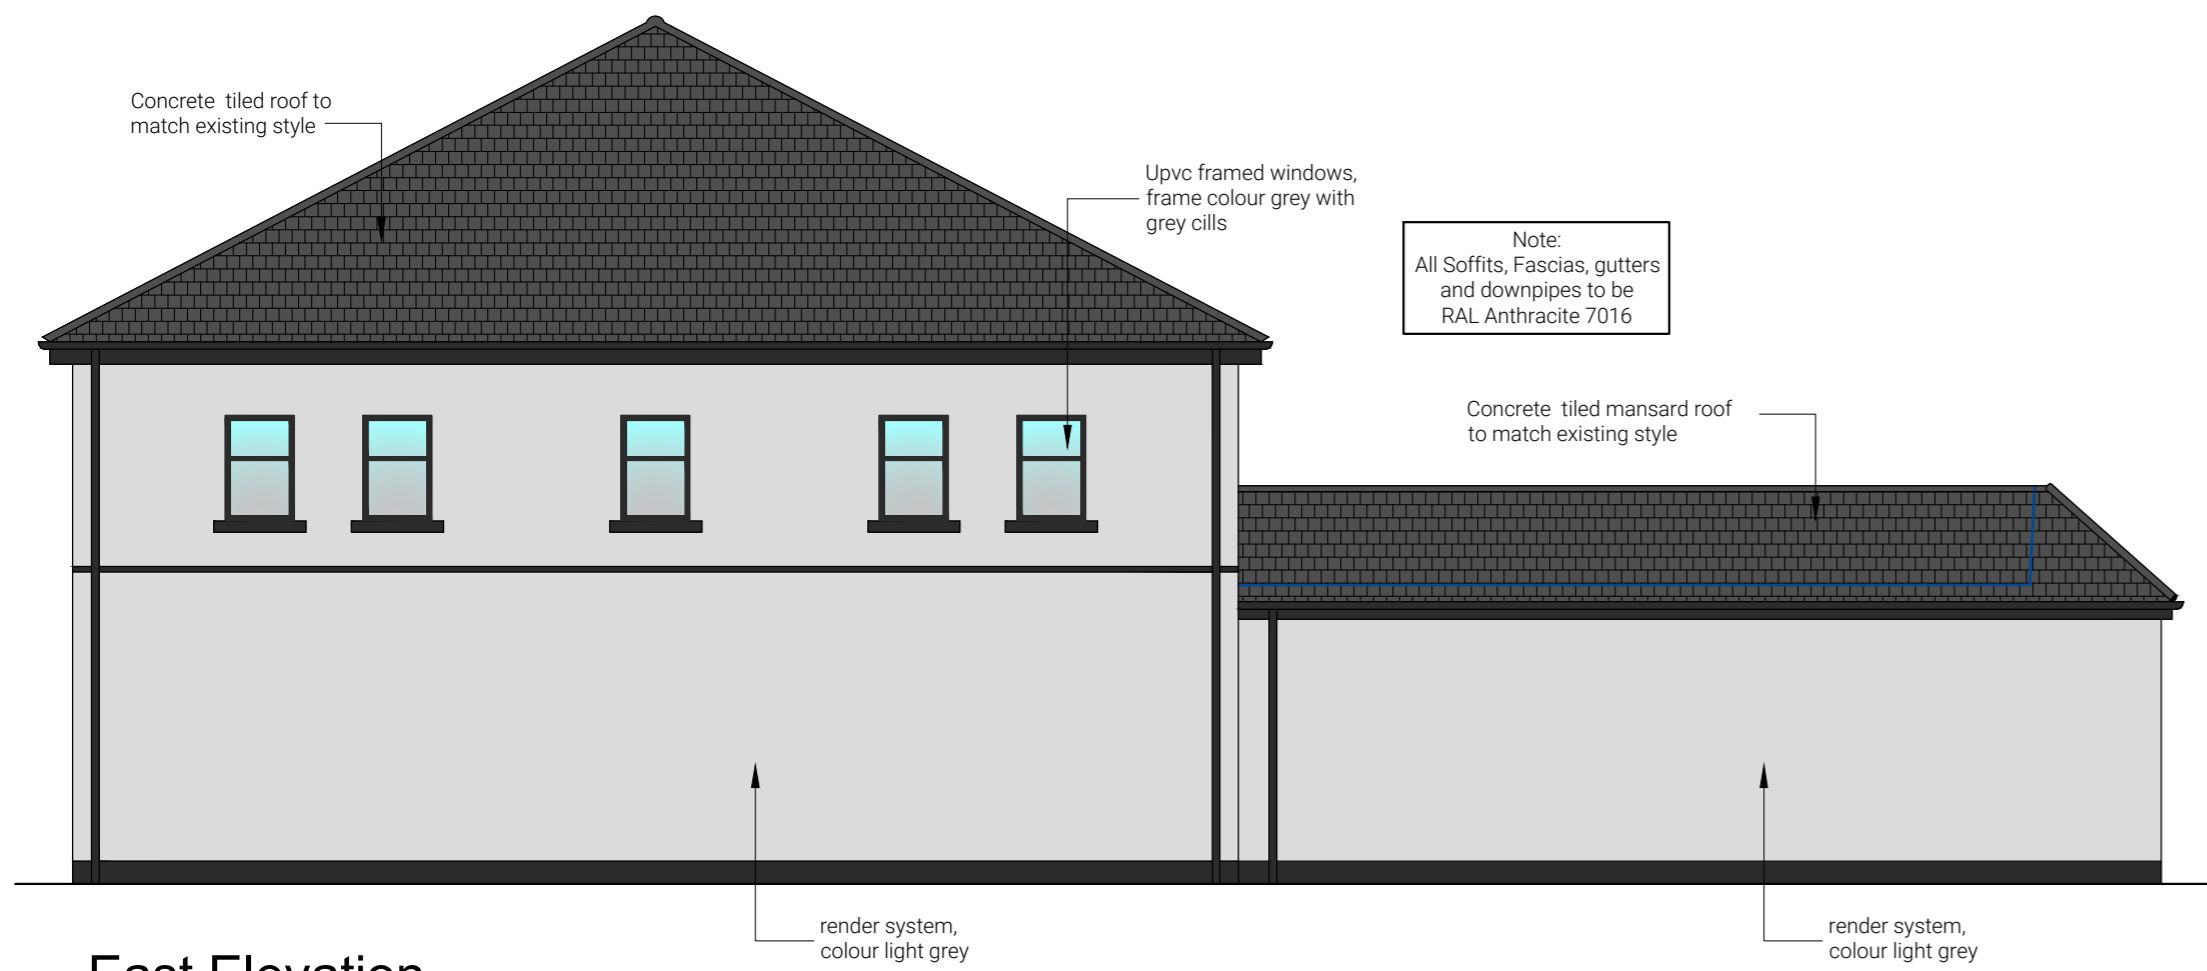

East Elevation