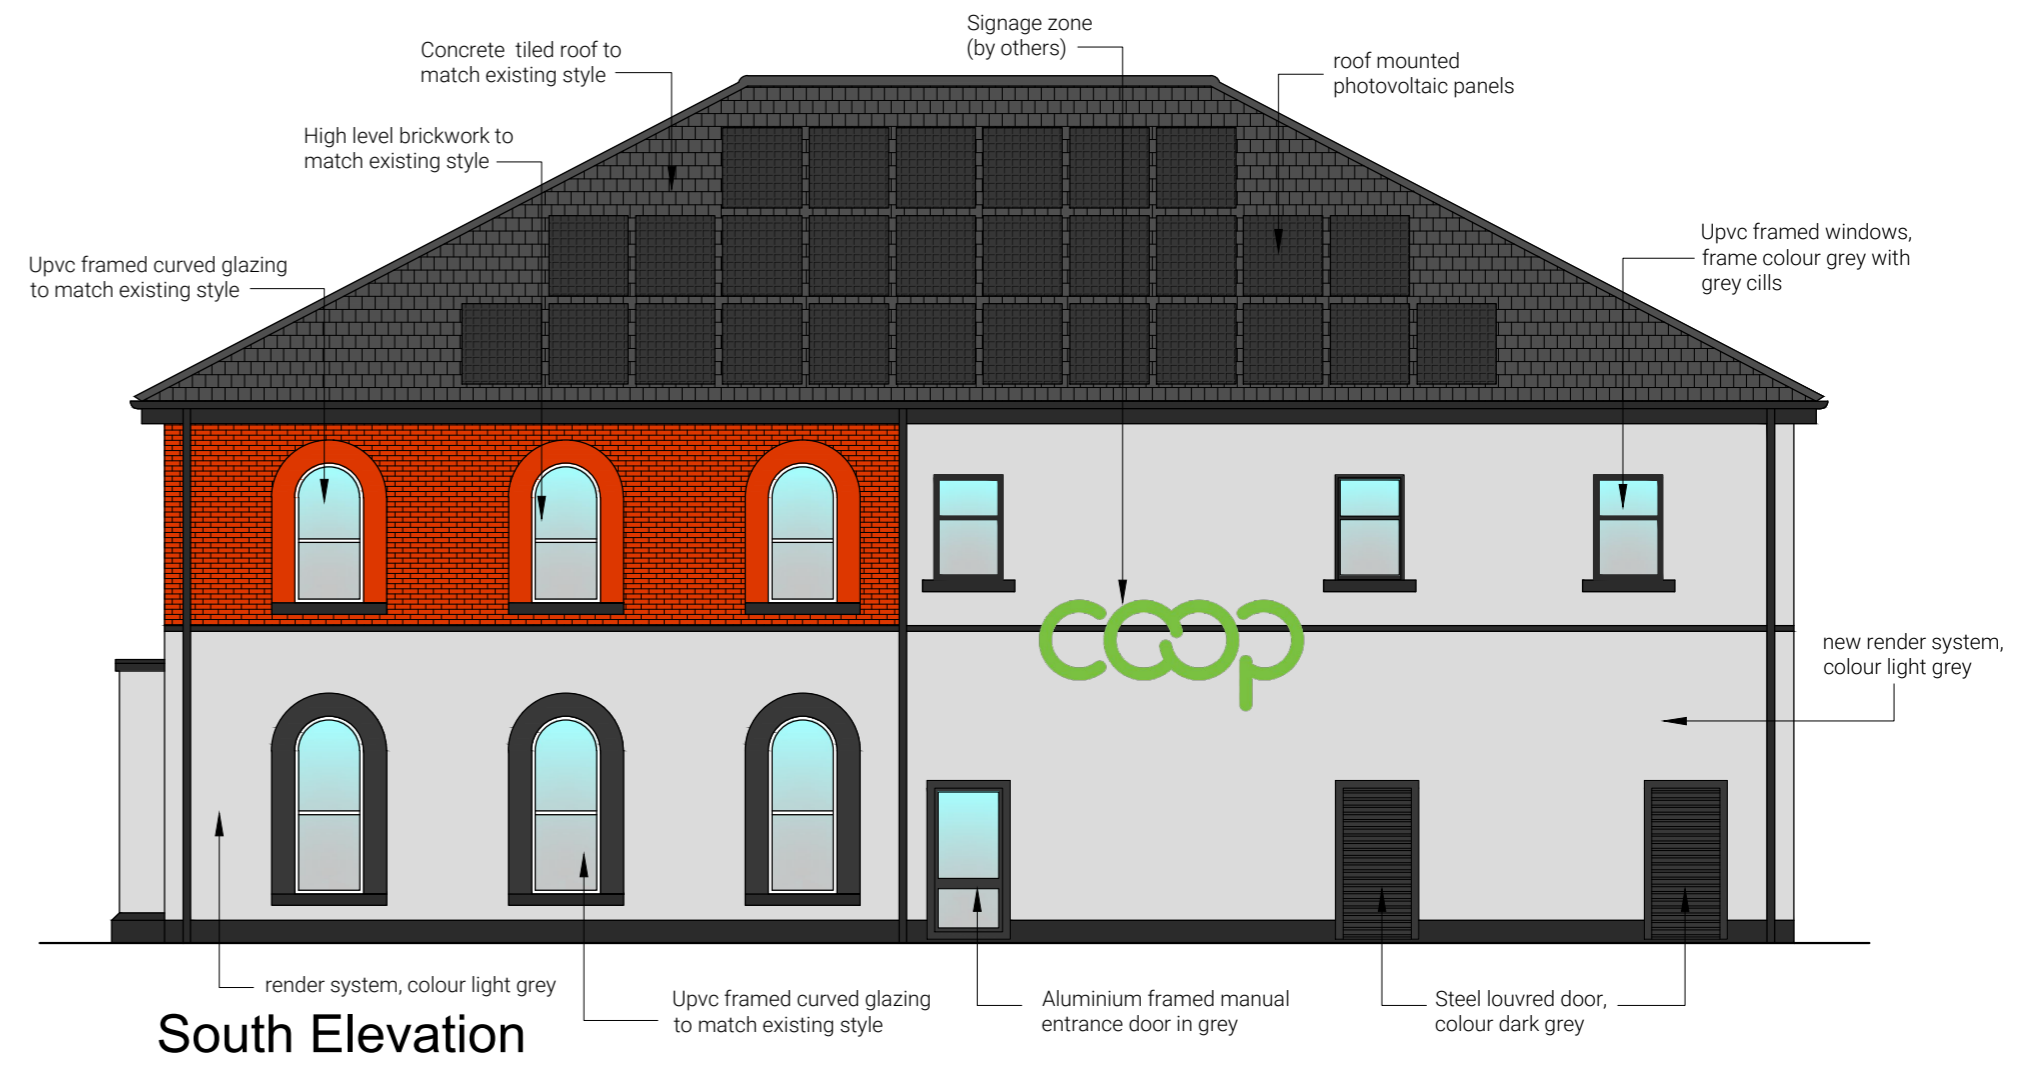

South Elevation