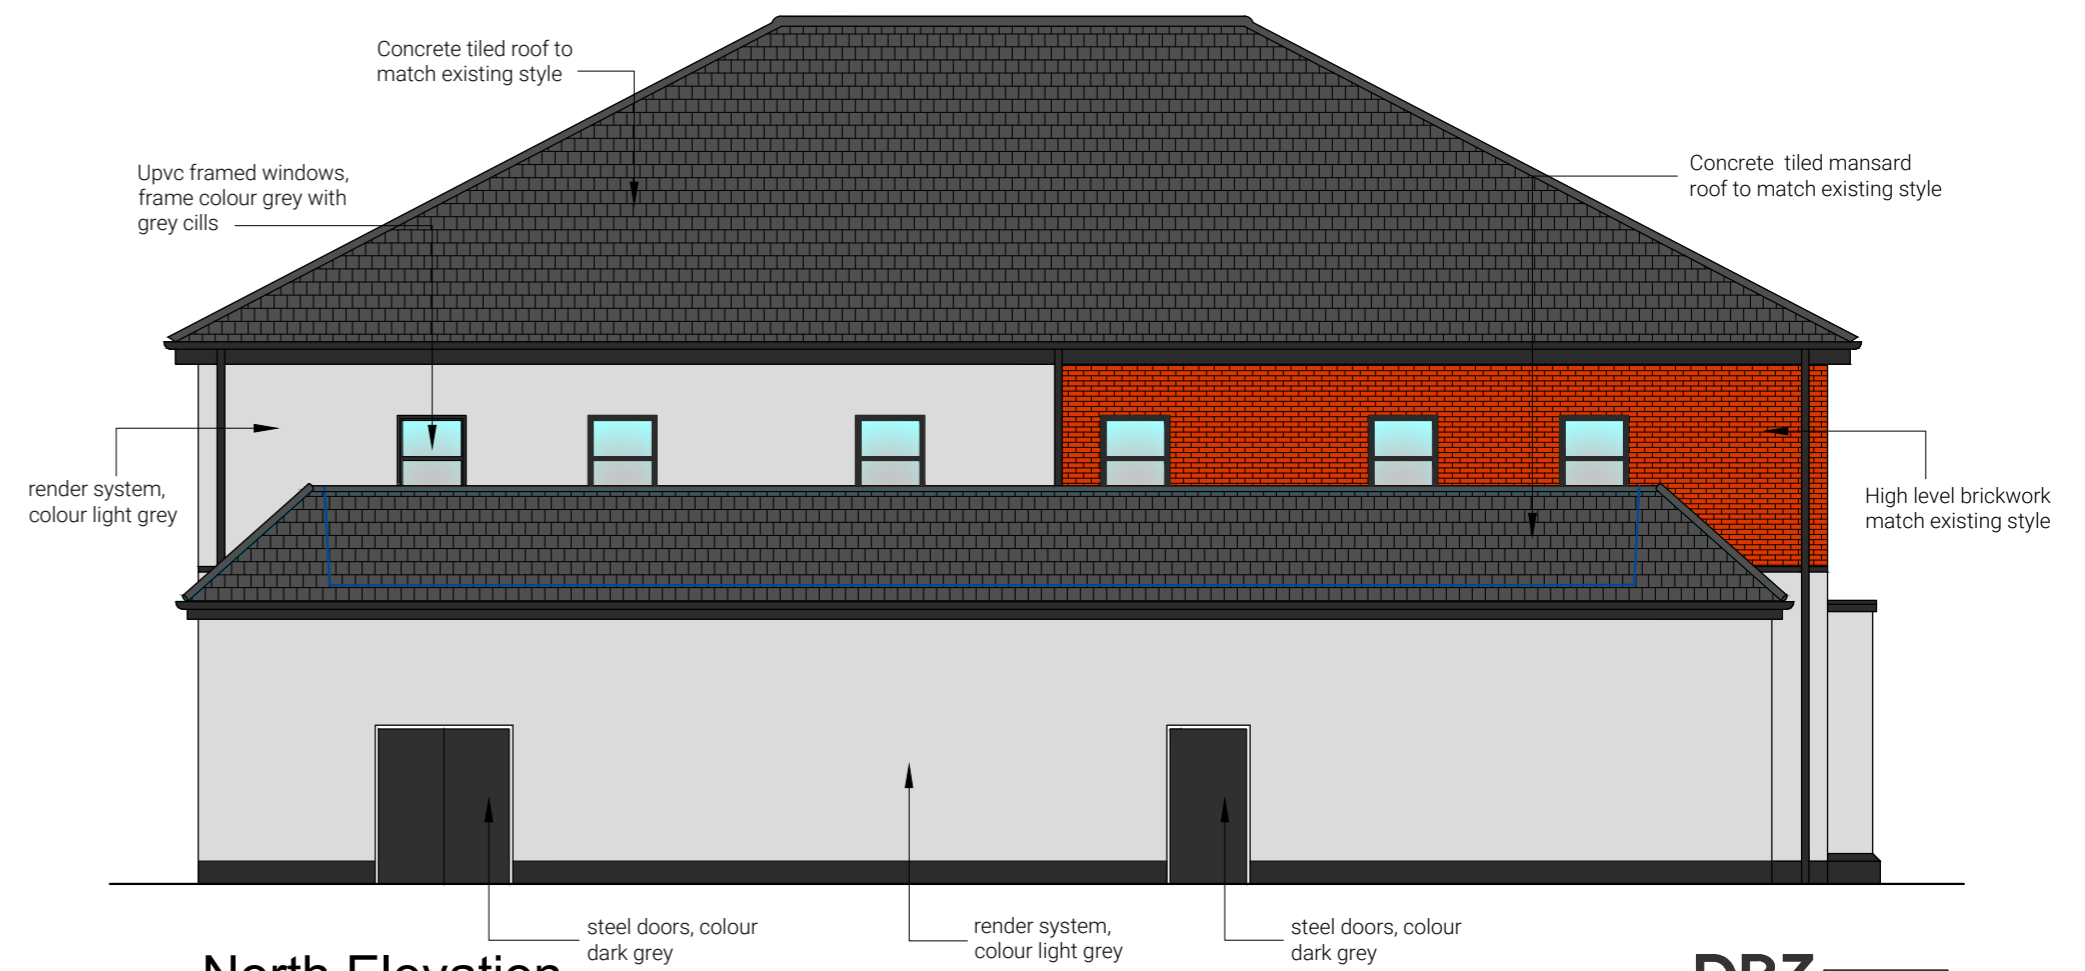

North Elevation

LEEDS

4th Floor, 10 South Parade, Leeds LS1 5QS.
T: 0113 244 6931 www.db3group.com

CLIENT
Central Coop

PROJECT
Former 'George PH' Redevelopment
Duke Street, SOUTHPORT. PR8 5DH

TITLE
Proposed Elevations

CREATION DATE	SCALE @ A2	DRN	CHK	STATUS
16.11.23	1:100	rs		S-

REV	DATE	DESCRIPTION	DR	CH	PROJECT NO | ORIGINATOR | ZONE | LEVEL | TYPE | ROLE | NUMBER	REVISION
					16765 - DB3 - B01 - 00 - DR - A - 20-002	

PLANNING