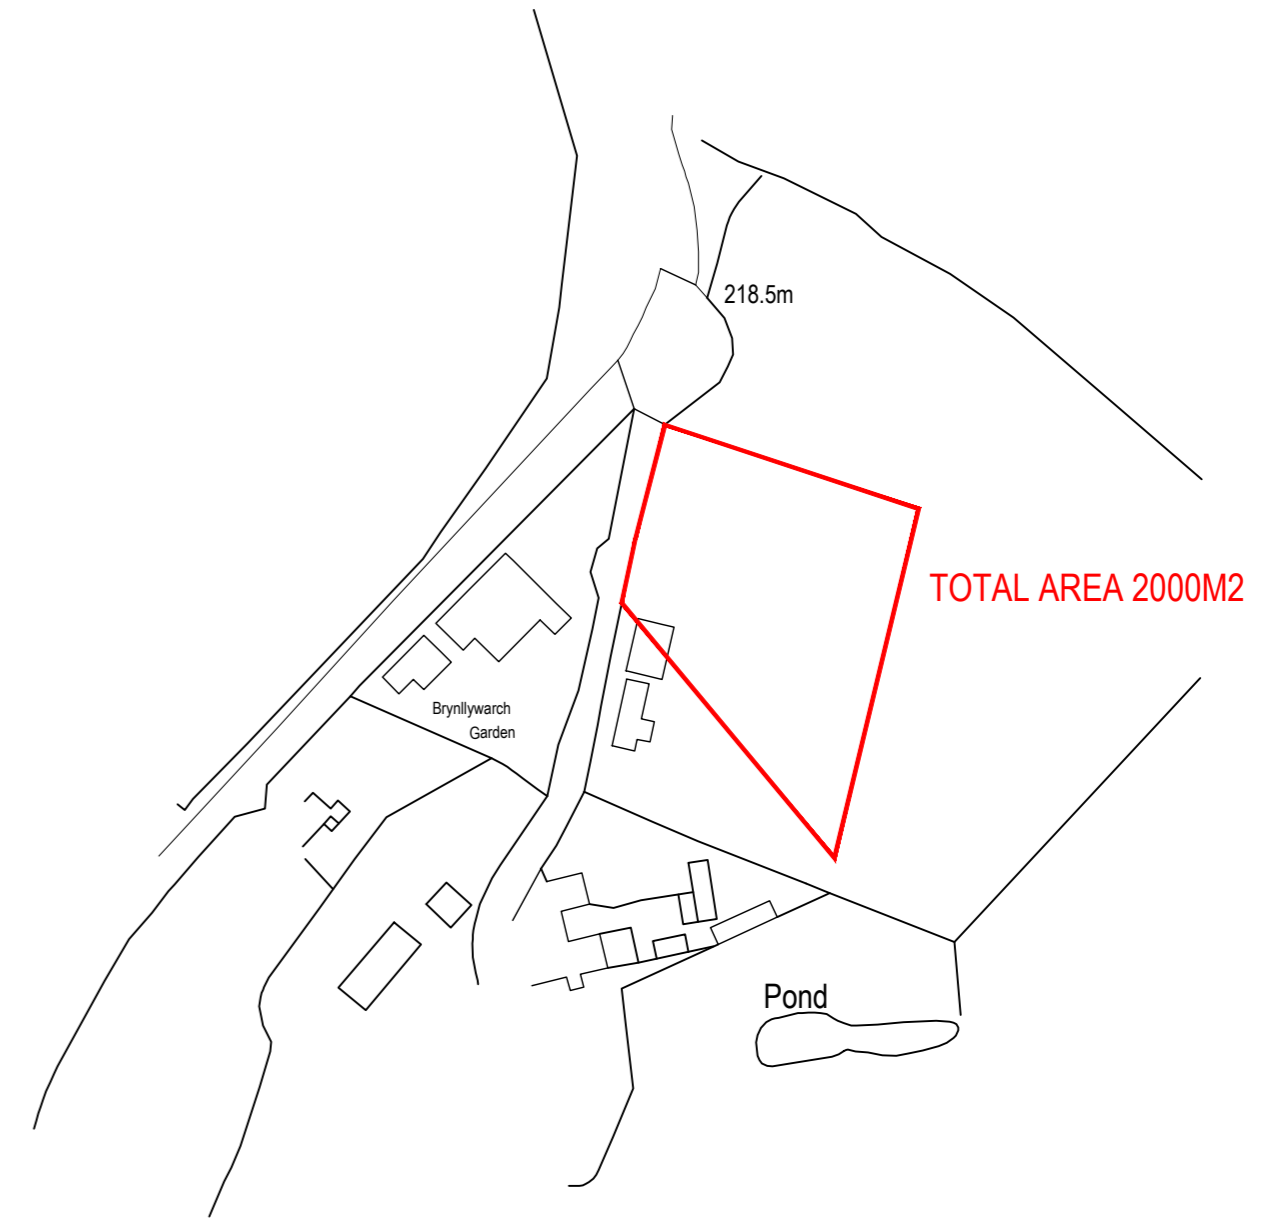

BLOCK PLAN 1:250

Ordnance Survey (c) Crown Copyright 2023. All rights reserved. Licence number 100022432

LOCATION PLAN 1:1250

Hooper Enterprise Associates Ltd  
St. Mary's Place, Shrewsbury, Shropshire. SY1 1DZ.

Revn.	Description.	Date.

Project:  
Land adjacent to Brynllwarch Gardens  
SY16 4PD

Title:  
Location and Block plan.

Date: June 2023

Drawing No:

Scale:

HP-BG-01