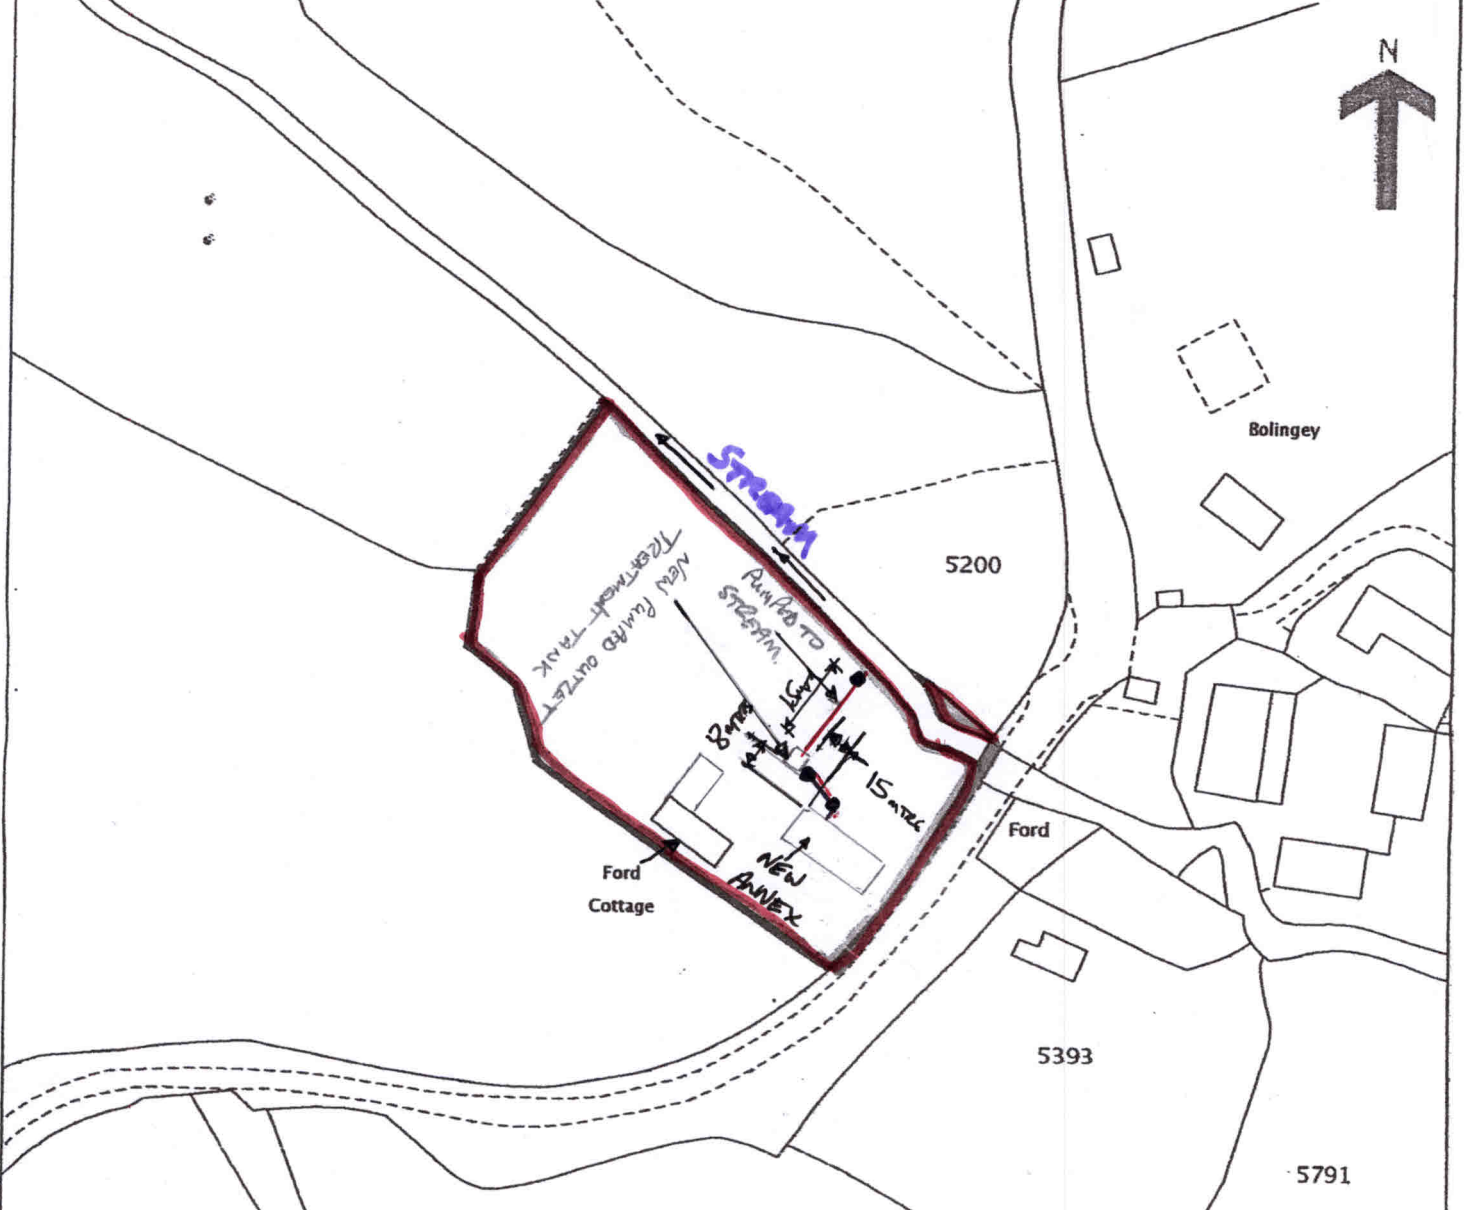

FORD COTTAGE, BOLINGEY ST MADGAN TRB 4TD.

23 JAN 2024

PA24/00177

HM Land Registry
Official copy of
title plan

Title number CL229523
Ordnance Survey map reference SW8865NW
Scale 1:1250 enlarged from 1:2500
Administrative area Cornwall

© Crown Copyright. Produced by HM Land Registry. Reproduction in whole or in part is prohibited without the prior written permission of Ordnance Survey. Licence Number 100026316.

— PUMPED OUTLET TO STREAM 15 METRE RUNS TO STREAM
110mm UNDERGROUND
SOILED PIPE. FROM ANNEX TO
TREATMENT PLANT. GRAVITY FEED.

● INSPECTION CHAMBERS
5084

TREATMENT PLANT DISCHARGED INTO STREAM

— PROPERTY BOUNDARY