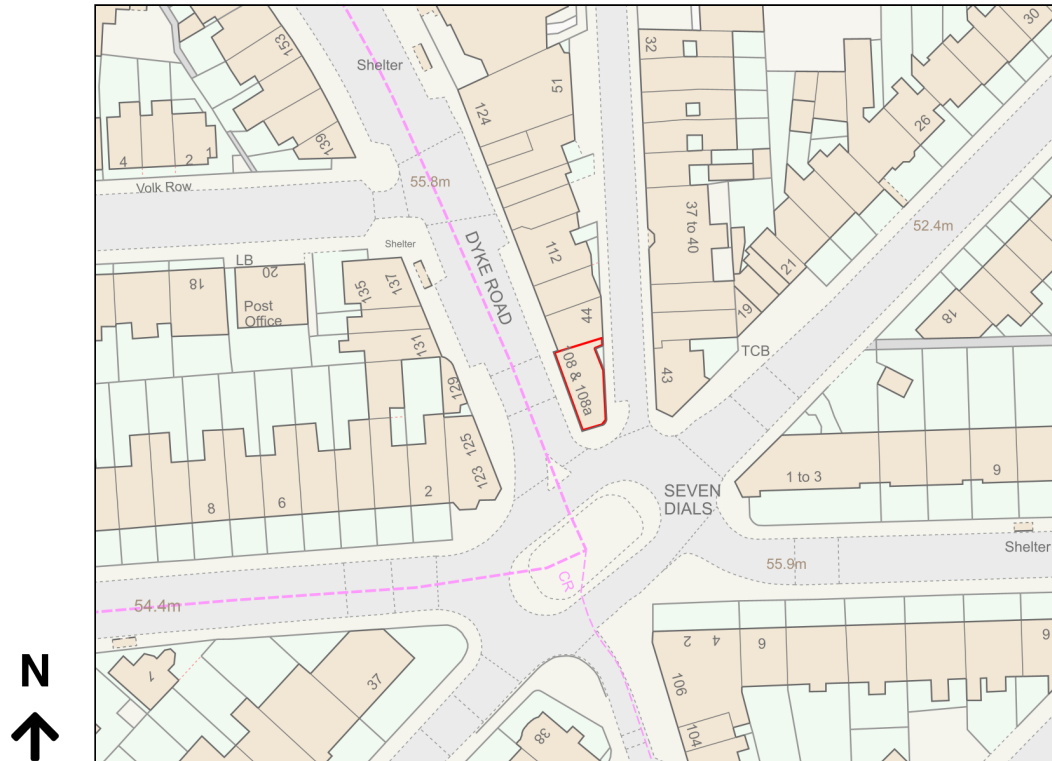

# Location Plan

Site Address: Xuma, 108a, Dyke Road, Brighton, BN1 3TE

Date Produced: 22-Dec-2023

Scale: 1:1250 @A4

Planning Portal Reference: PP-12698048v1