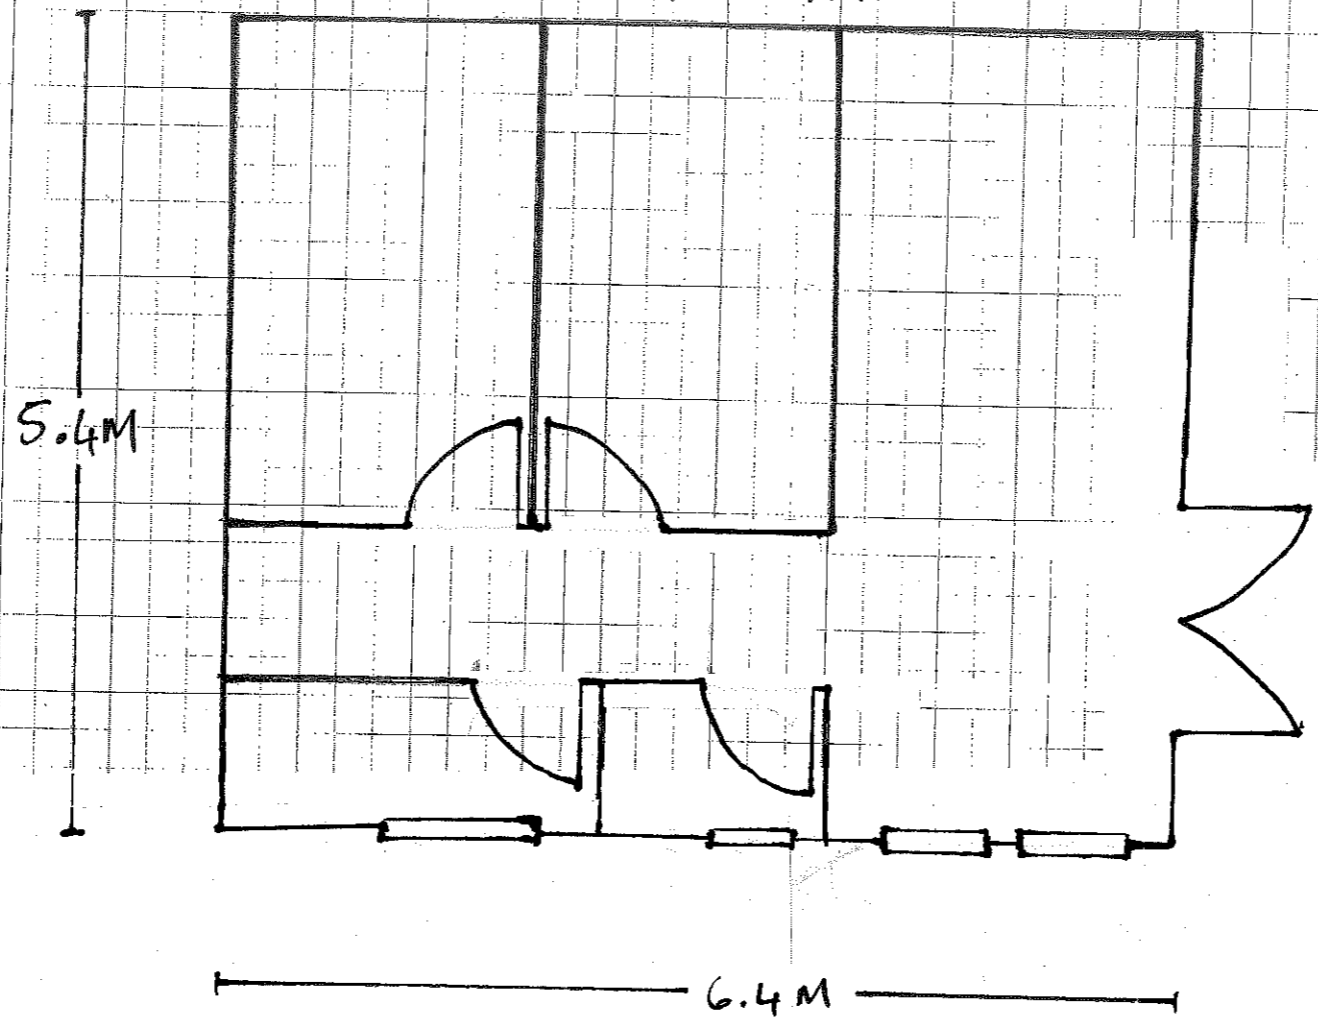

PAUL JACKSON
4 BROOM GARDENS, LENZIE

Scale 1:50 @ A3

FLOOR PLAN

TOTAL FLOOR SPACE
34.56M²