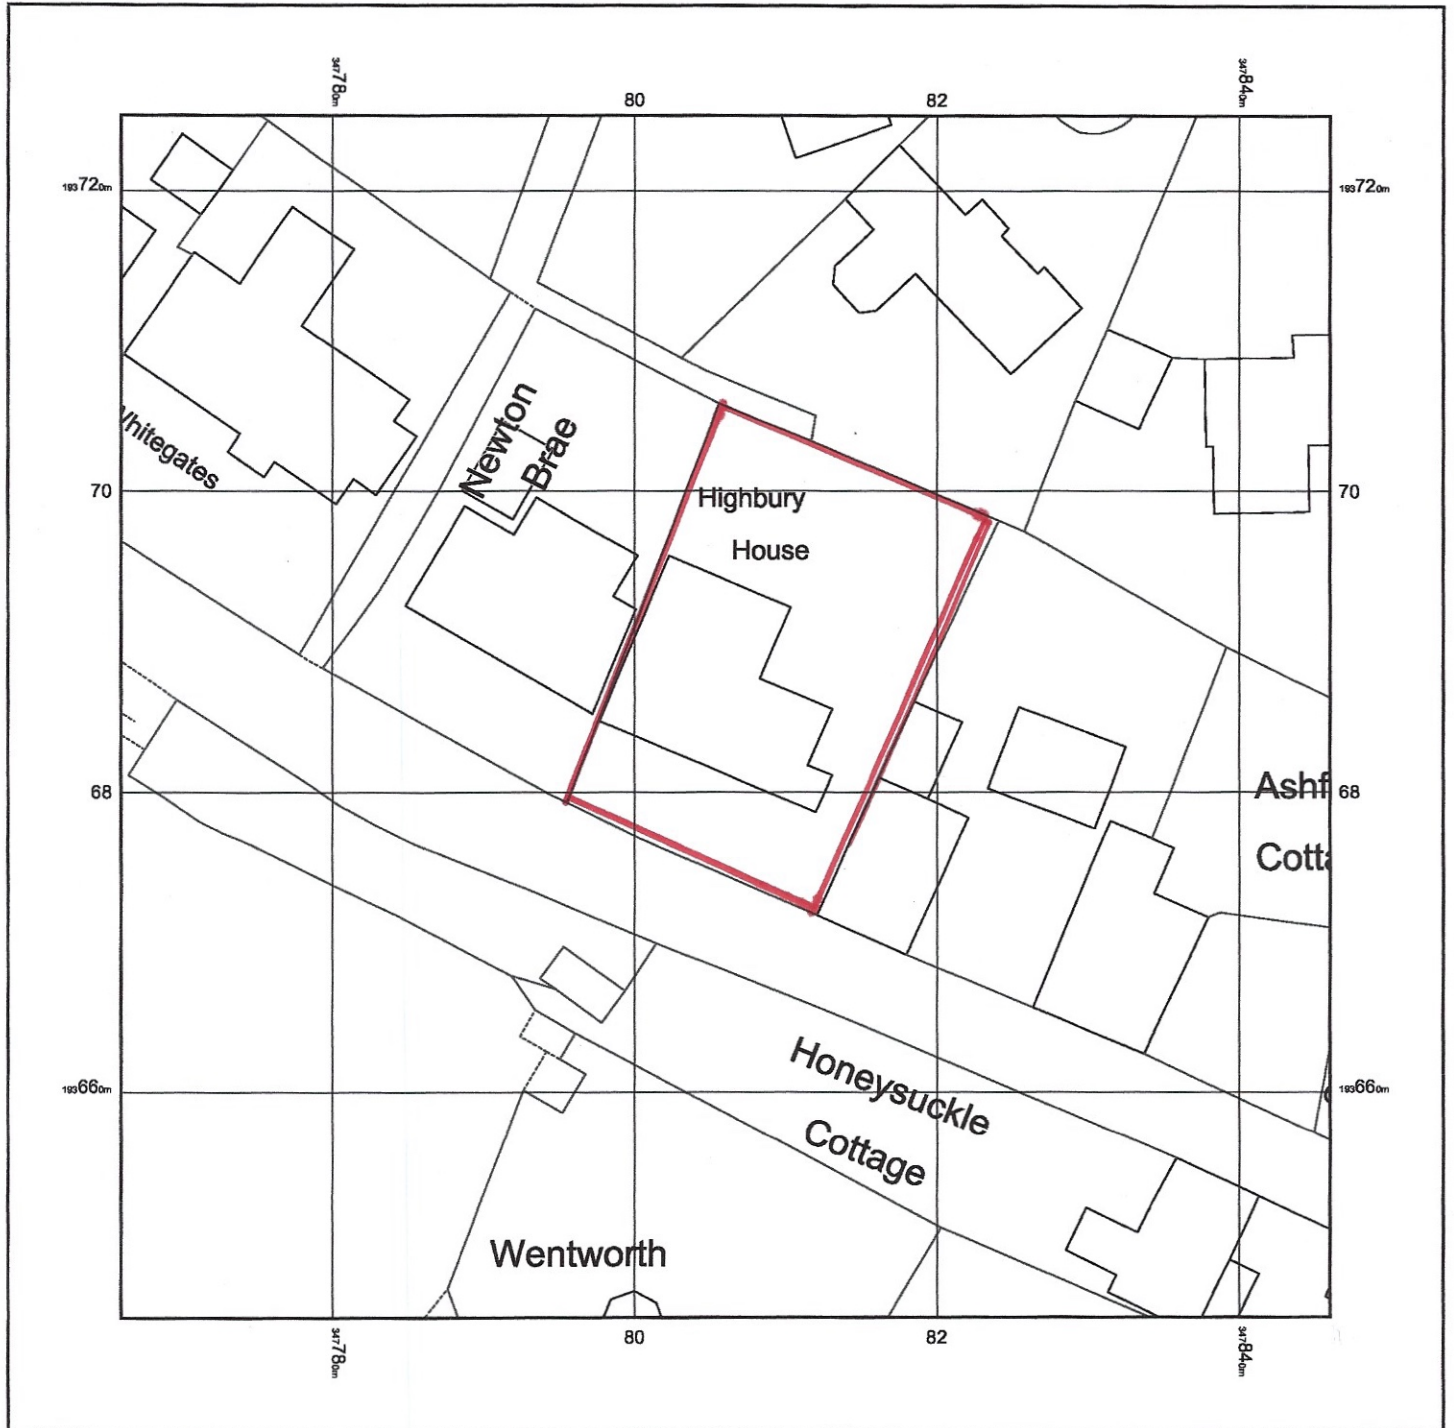

**HIGHBURY HOUSE, SHIRENEWTON, CAS-GWENT, NP16 6RG**

Supplied by: [www.ukmapcentre.com](http://www.ukmapcentre.com)

Serial No: 273594

Centre Coordinates: 347806,193685

Production Date: 18/10/2023 12:03:24

© Crown copyright and database rights 2023 Ordnance Survey 100048957. The representation of road, track or path is no evidence of a boundary or right of way. The representation of features as lines is no evidence of a property boundary.