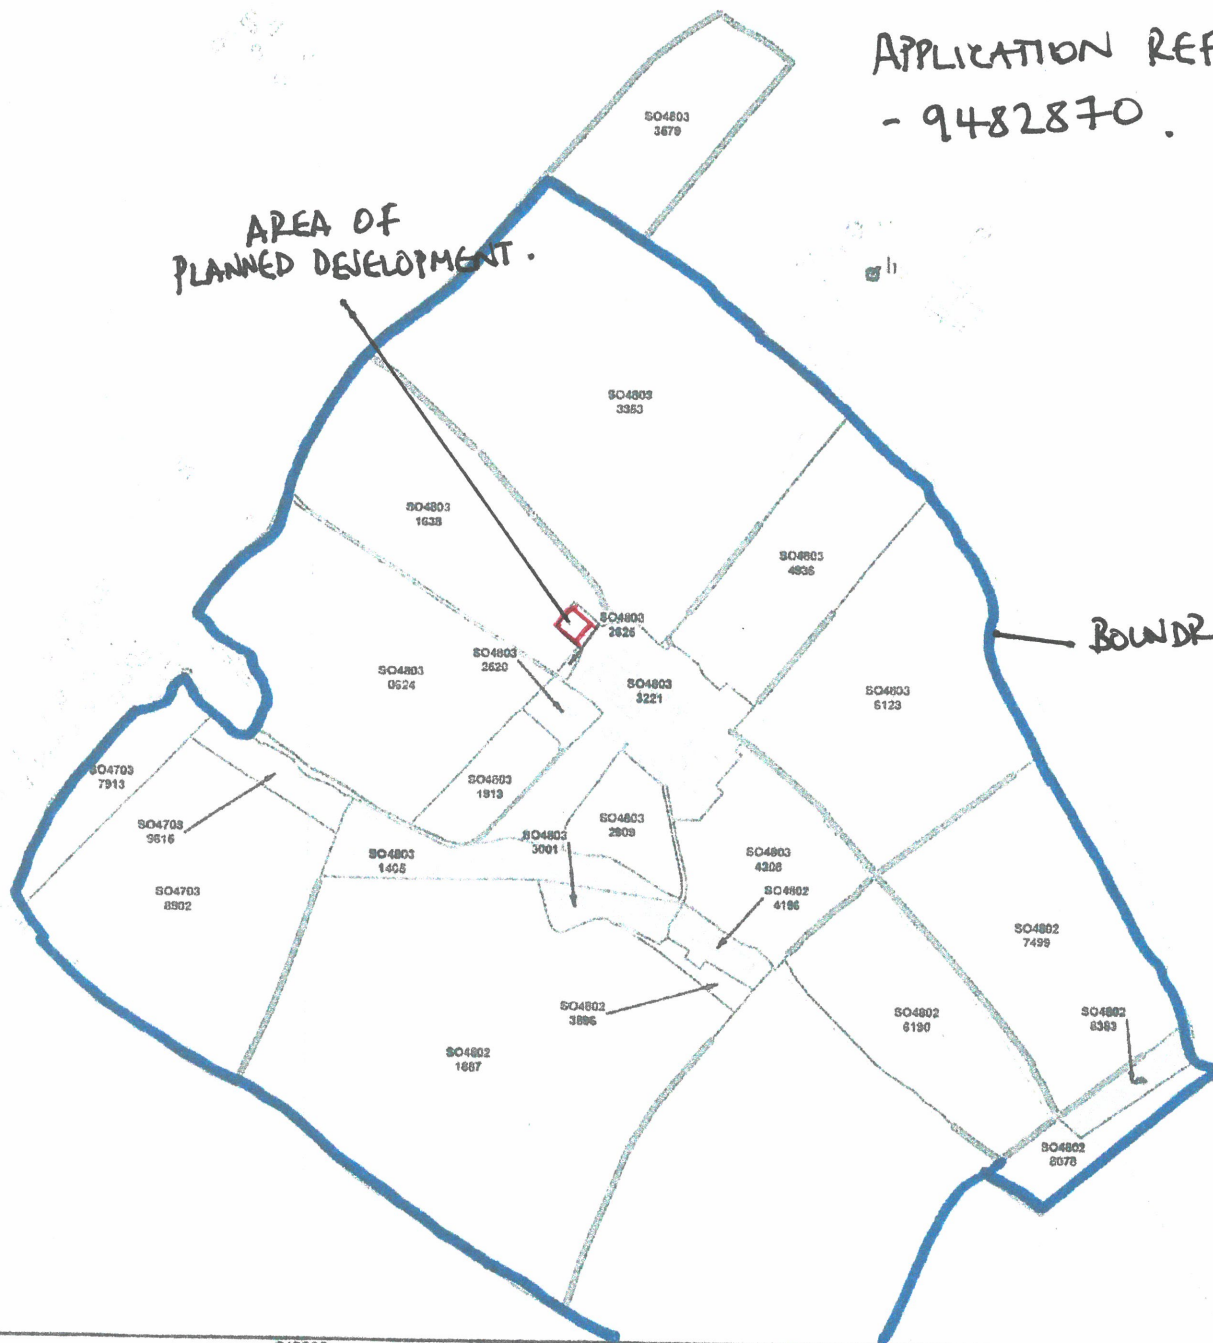

348000

348000

APPLICATION REF
- 9482870.

AREA OF
PLANNED DEVELOPMENT.

BOUNDRY OF KEEPERS LODGE FARM
LLANISHEN.

Cwmwl Ffurfwrdd Ffurfwrdd
Llywodraeth Cymru
Welsh Government

Llywodraeth Cymru
Welsh Government

Ffurflen Cais Sengl

Single Application Form

Mapiau 2016 Maps

Marc Diogelwch SWYDDOGOL - SENSITIF /
Security Marking OFFICIAL-SENSITIVE

Cyfeirnod y Cwsmer / Customer Reference Number

Dalen / Sheet : 2 / 9

Graddfa Fras / Approx. Scale 1:5,000

Dyddiad Creu / Date Created : 20/02/2015

348000

348000