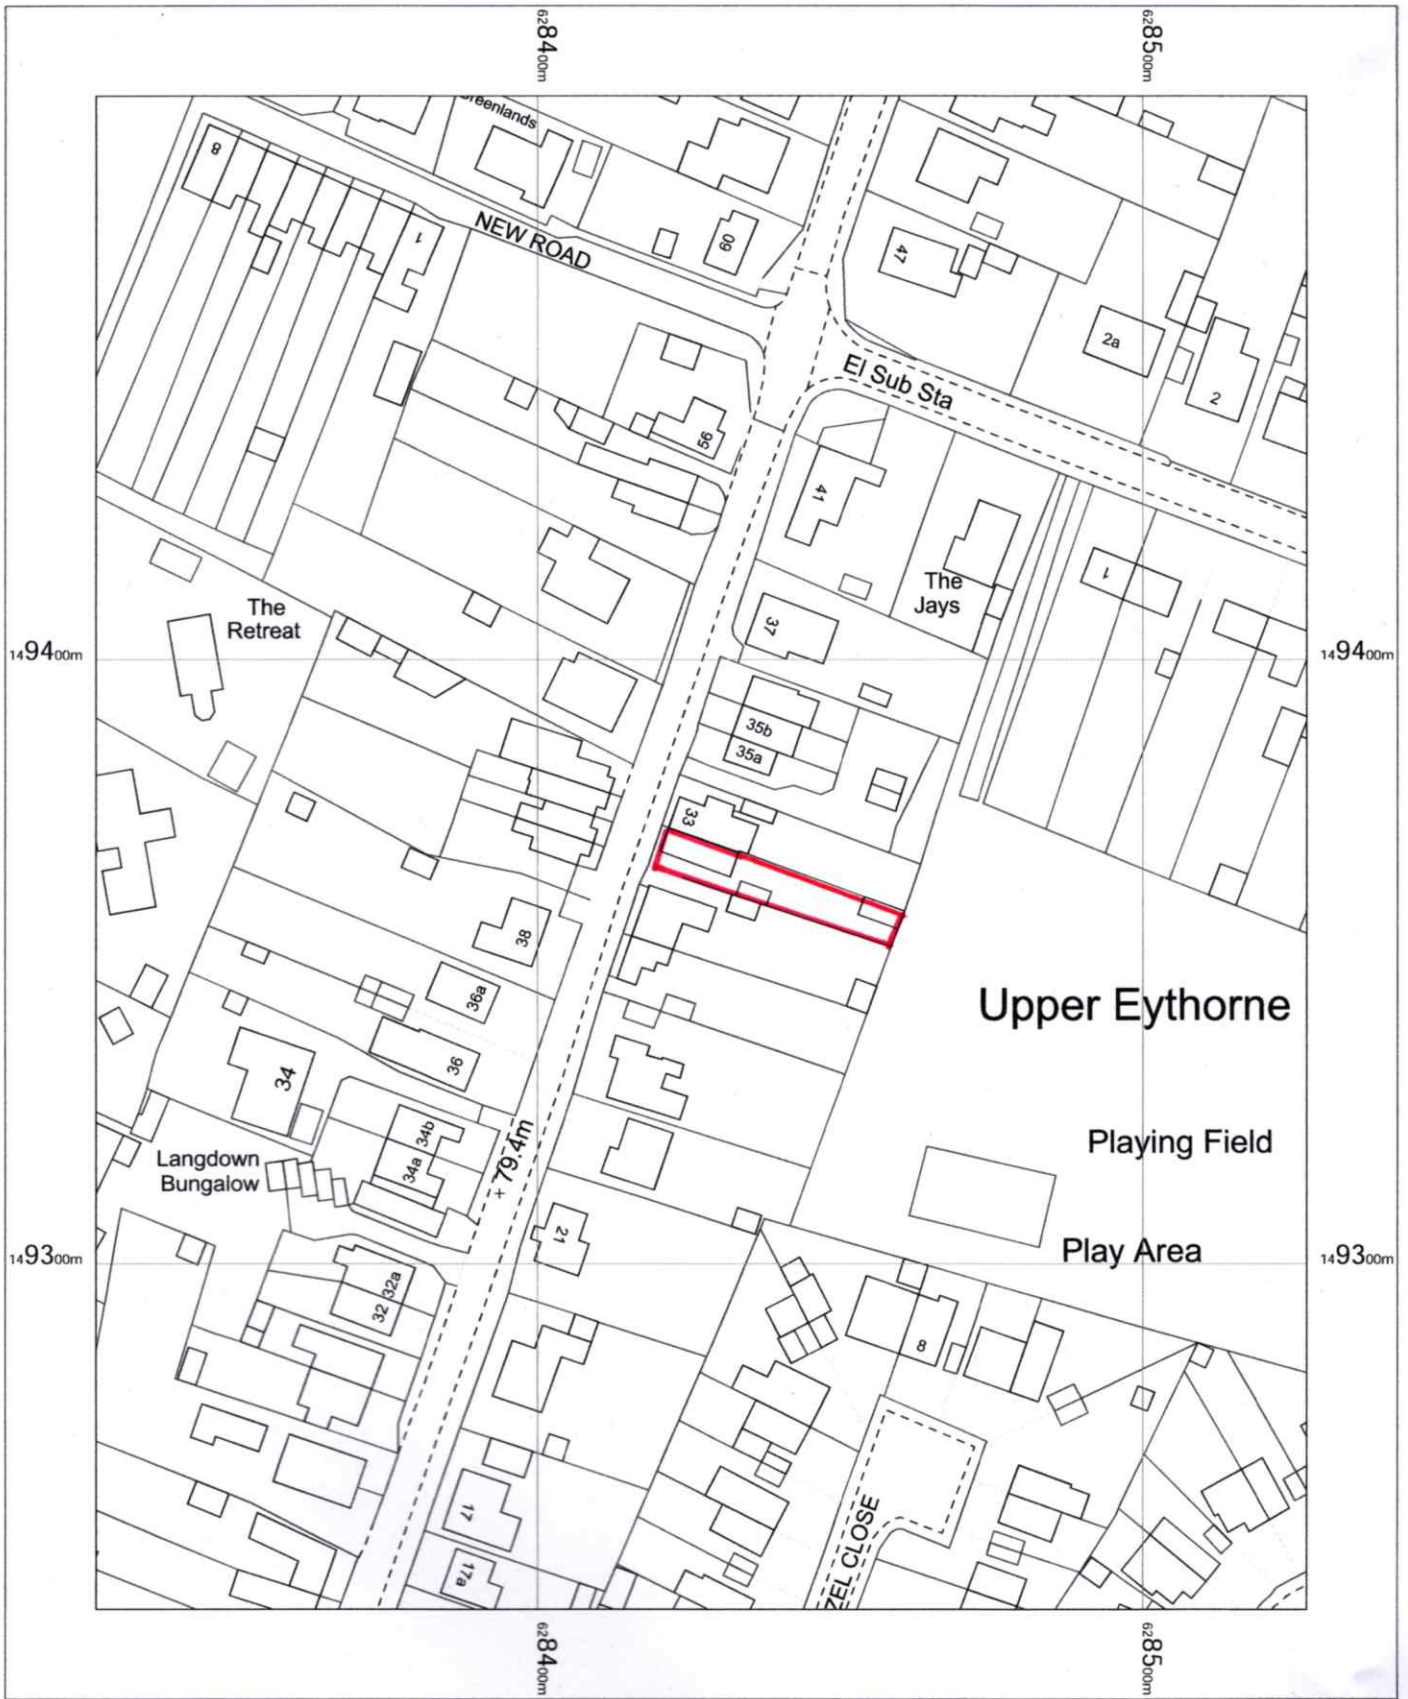

31 Sandwich Road

31 Sandwich Road
Dover
Eythorne
Kent
CT15 4DE

OS MasterMap 1250/2500/10000 scale
Tuesday, January 2, 2024, ID: MDP-01142280
www.mapdataportal.co.uk
1:1250 scale print at A4, Centre: 628427 E, 149368 N
©Crown Copyright Ordnance Survey. Licence no. 100019980