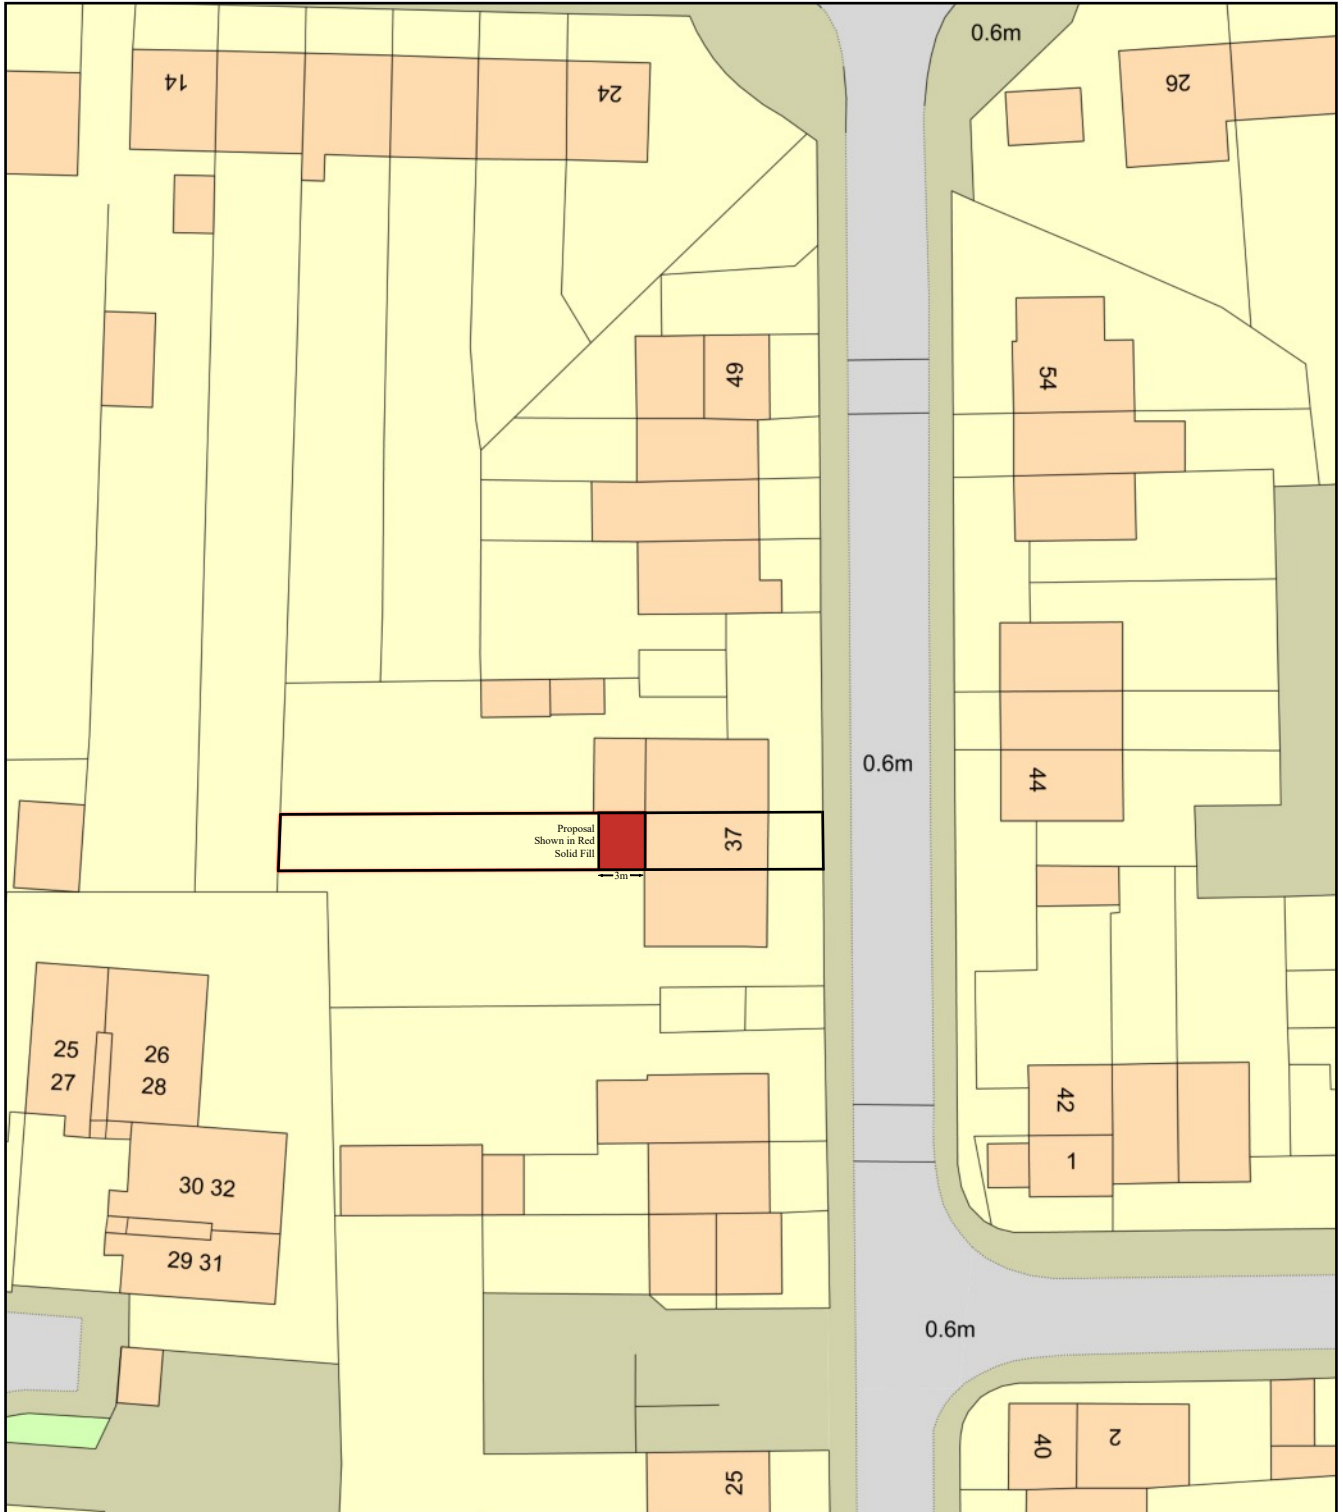

# Bld-2327-002 - Block plan

## 37 Thackeray Avenue, Tilbury, RM18 8HU

Plan Produced for: Victoria Olabi

Date Produced: 18 Jan 2024

Plan Reference Number: TQRQM24018120121896

Scale: 1:500 @ A4