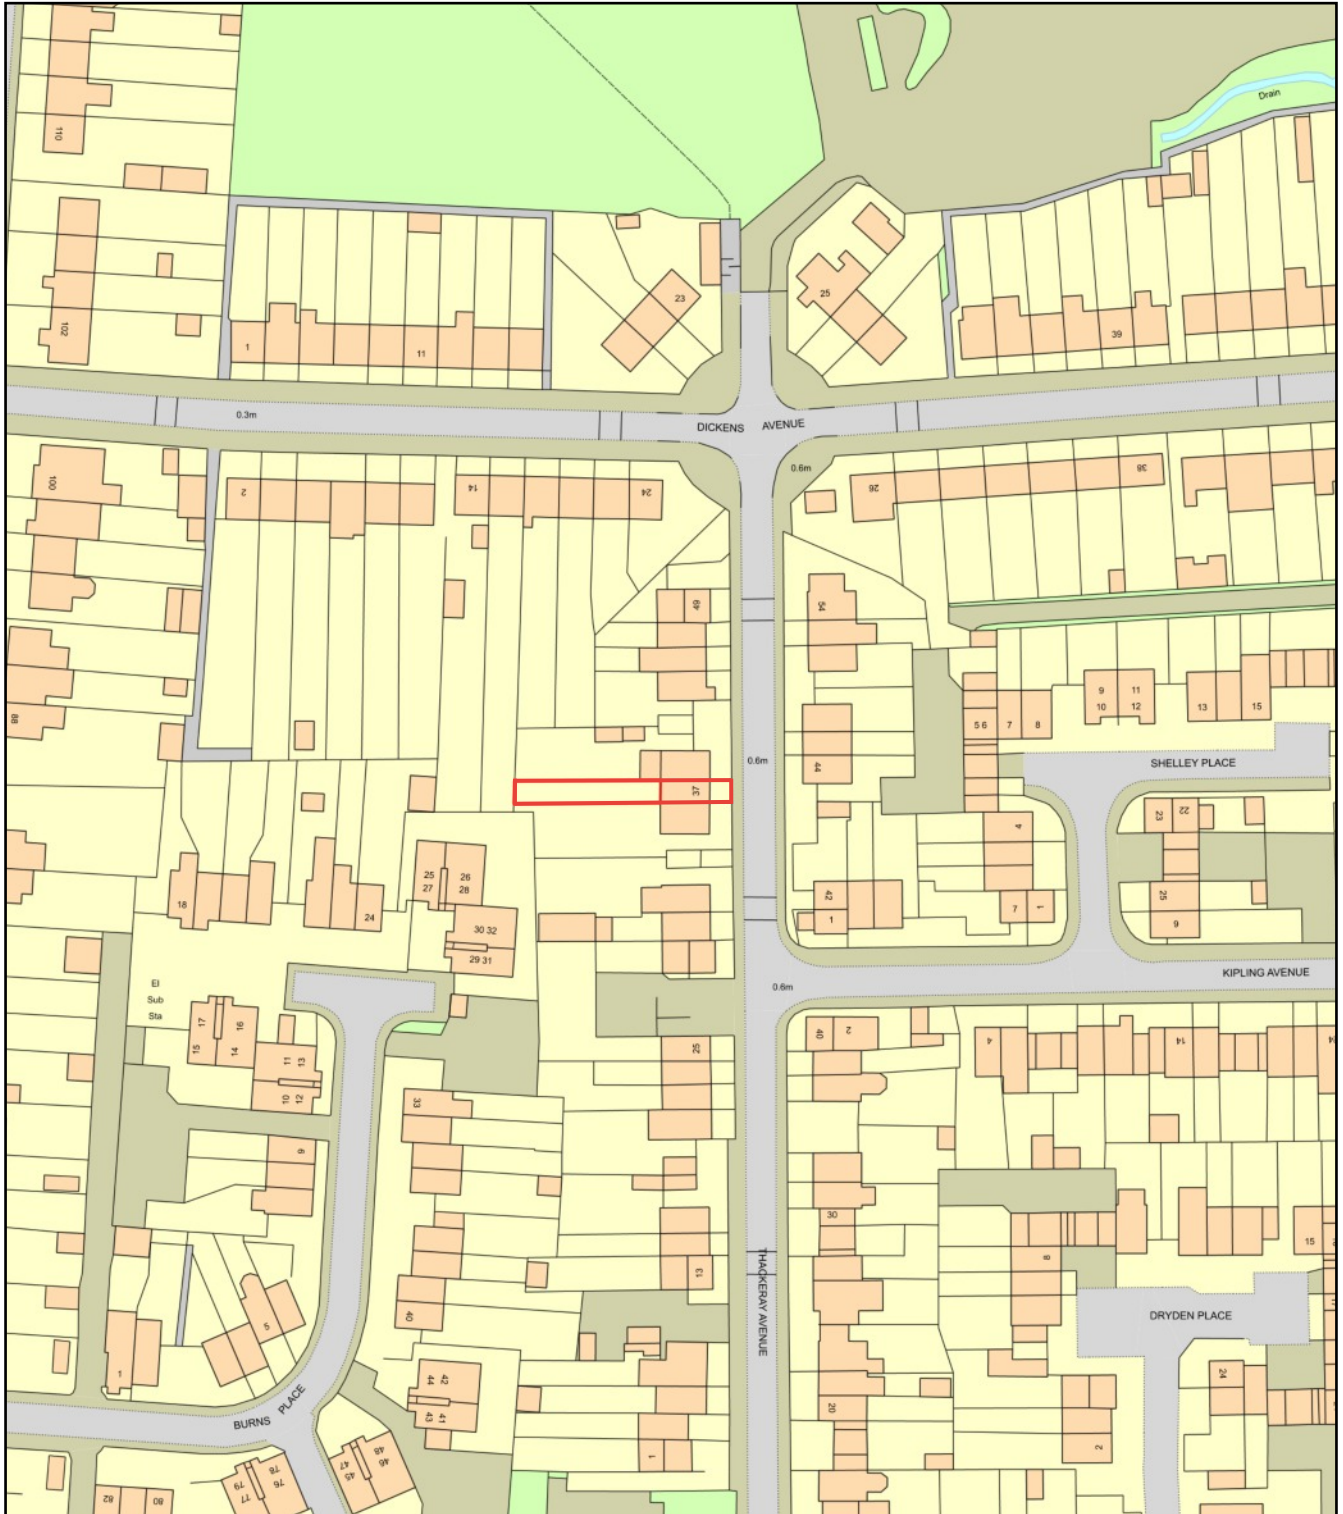

Bld-2327-003 - Location Plan

37 Thackeray Avenue, Tilbury, RM18 8HU

Plan Produced for: Victoria Olabiyi

Date Produced: 18 Jan 2024

Plan Reference Number: TQRQM24018120445984

Scale: 1:1250 @ A4