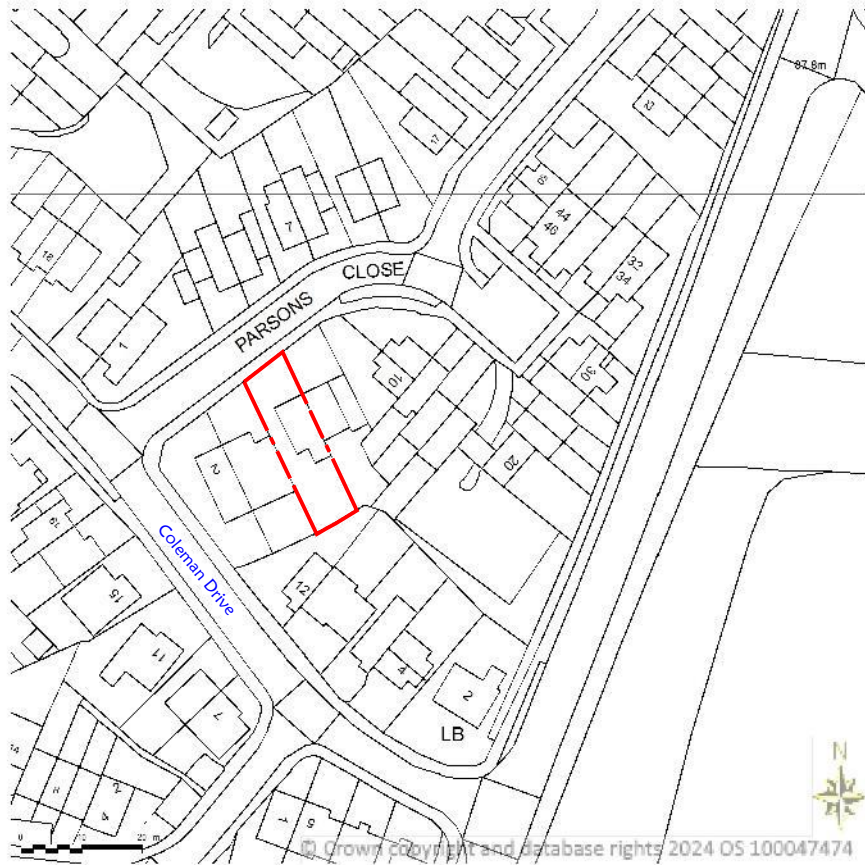

SITE LOCATION PLAN
AREA 2 HA
SCALE: 1:1250 on A4
CENTRE COORDINATES: 252057 , 51960

Supplied by Streetwise Maps Ltd
www.streetwise.net
Licence No: 100047474
09:02:55 12/01/2024