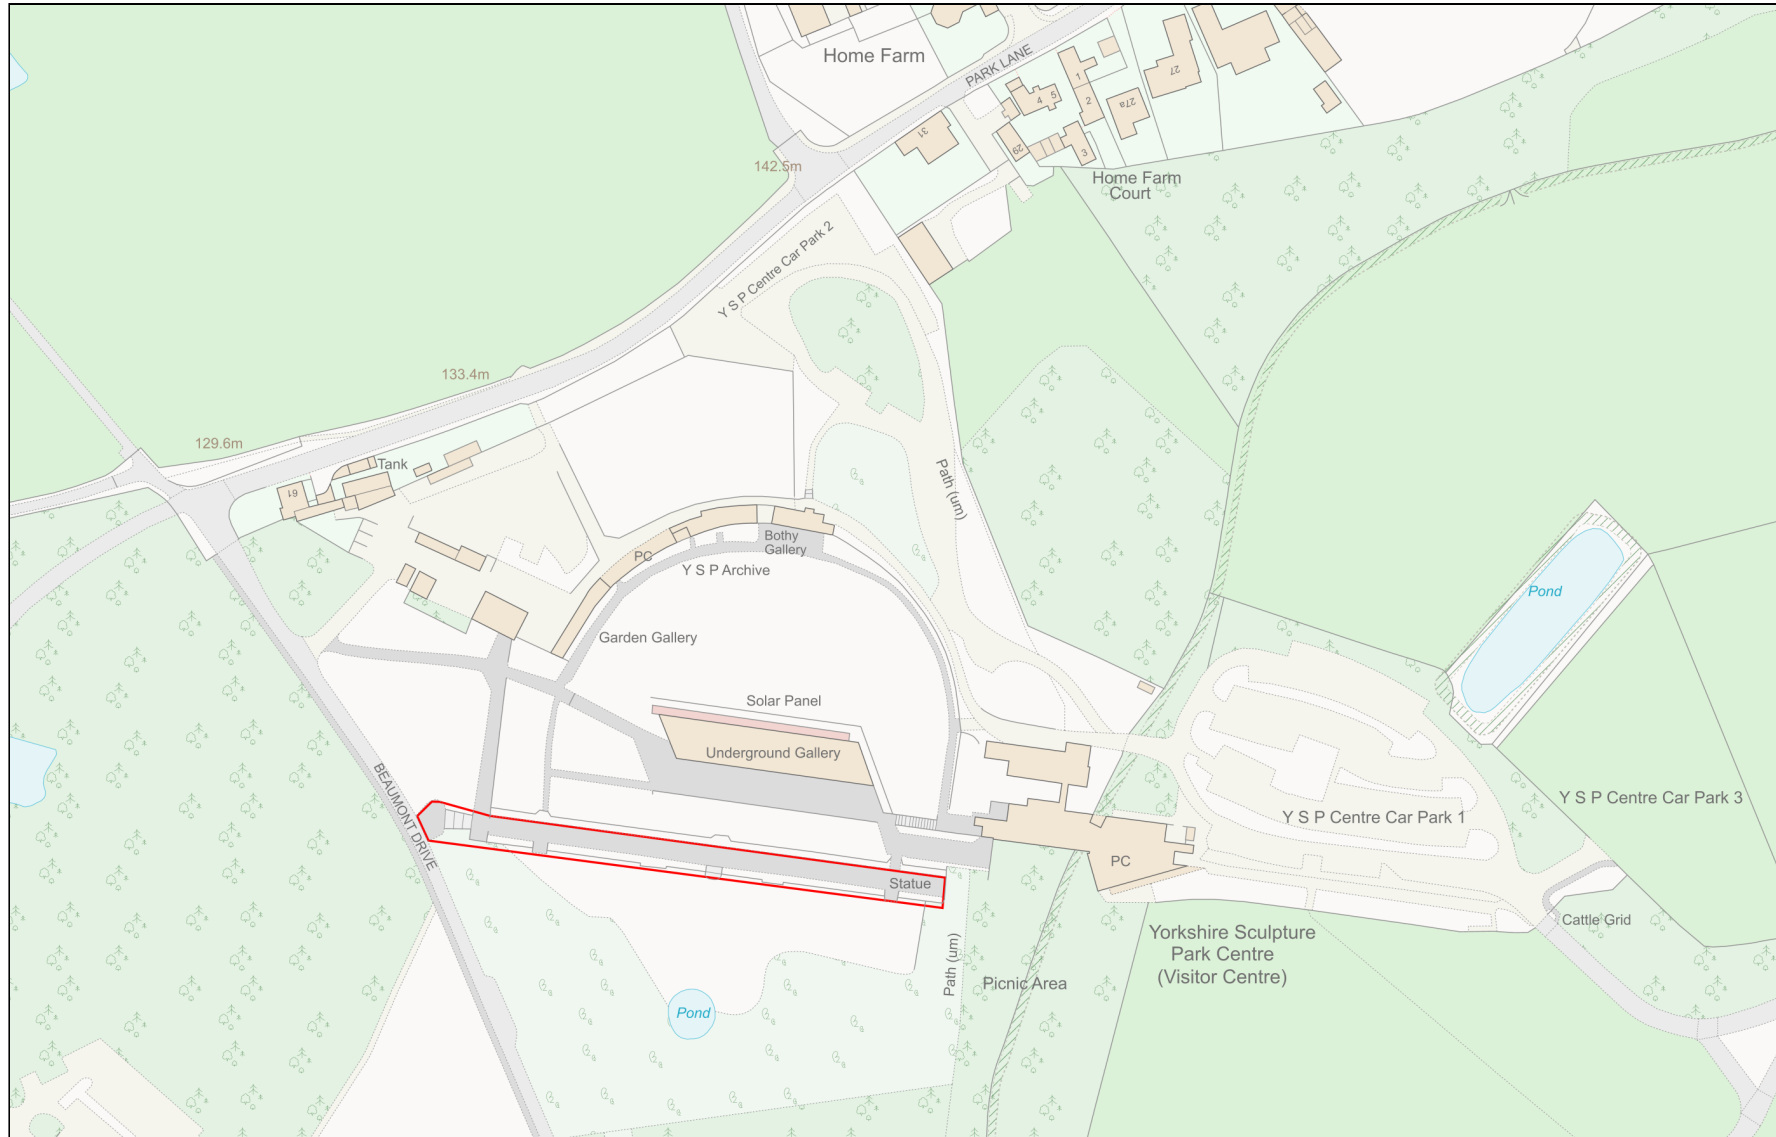

Location Plan

Site Address: Yorkshire Sculpture Park, Park Lane, Bretton, Wakefield, WF4 4LG

Date Produced: 10-Jan-2024

Scale: 1:2500 @A4

Planning Portal Reference: PP-12720839v1