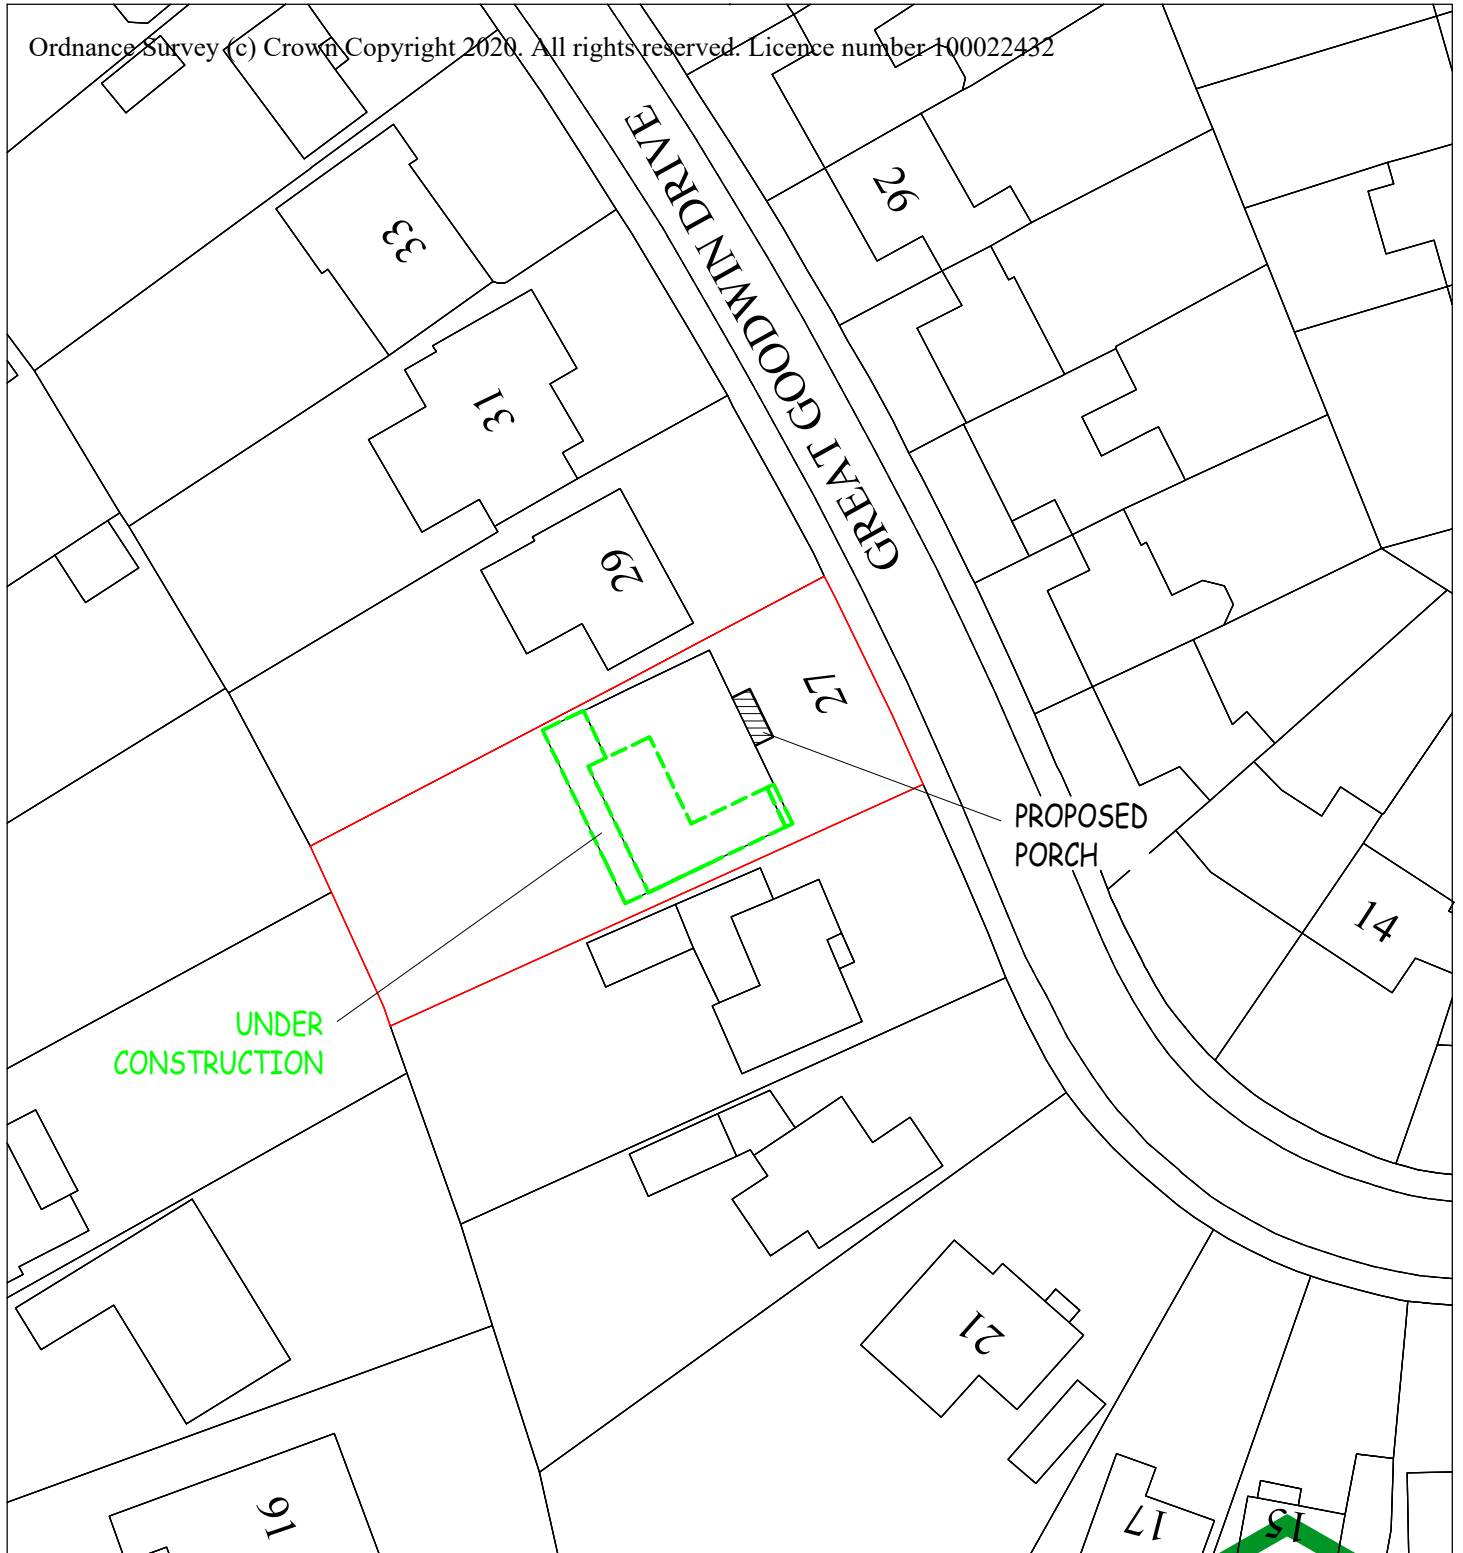

BLOCK PLAN - 27 GREAT GOODWIN DRIVE, GUILDFORD - GU1 2TX

Ordnance Survey (c) Crown Copyright 2020. All rights reserved. Licence number 100022432

N O R T H

**ABSTRACT
PLANS**

©

STRUCTURAL • ARCHITECTURAL

TEL: 01483 77 00 73

Email: info@abstract-plans.co.uk

Web: www.abstract-plans.co.uk

SCALE 1:500 @ A4

DRG TITLE, APL 1083 BP 01 - REV A