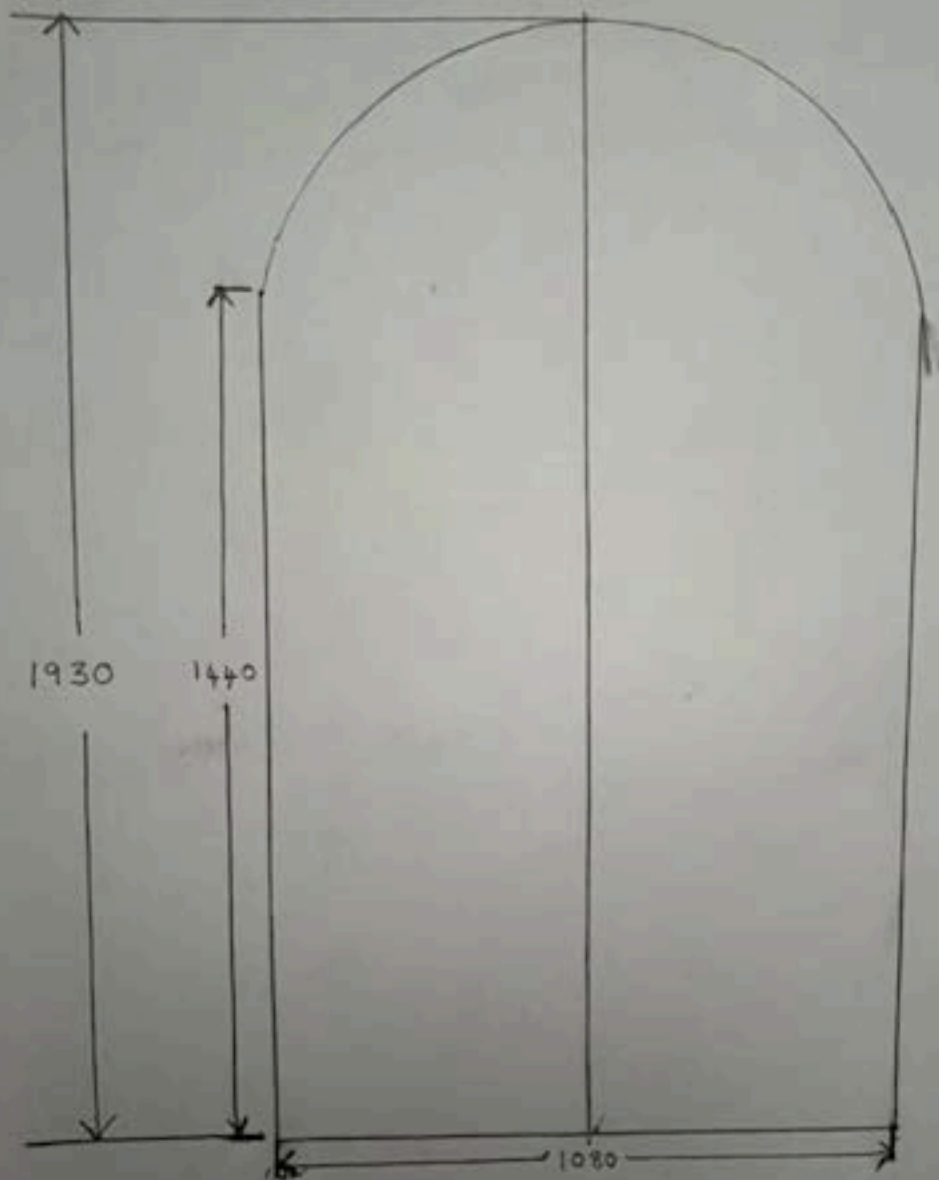

OAK COTTAGE ANNEXE
FRONT DOOR
813 SQF.

CURRENT DOOR TO BE
REPLACED.

SCALE : 1 : 10