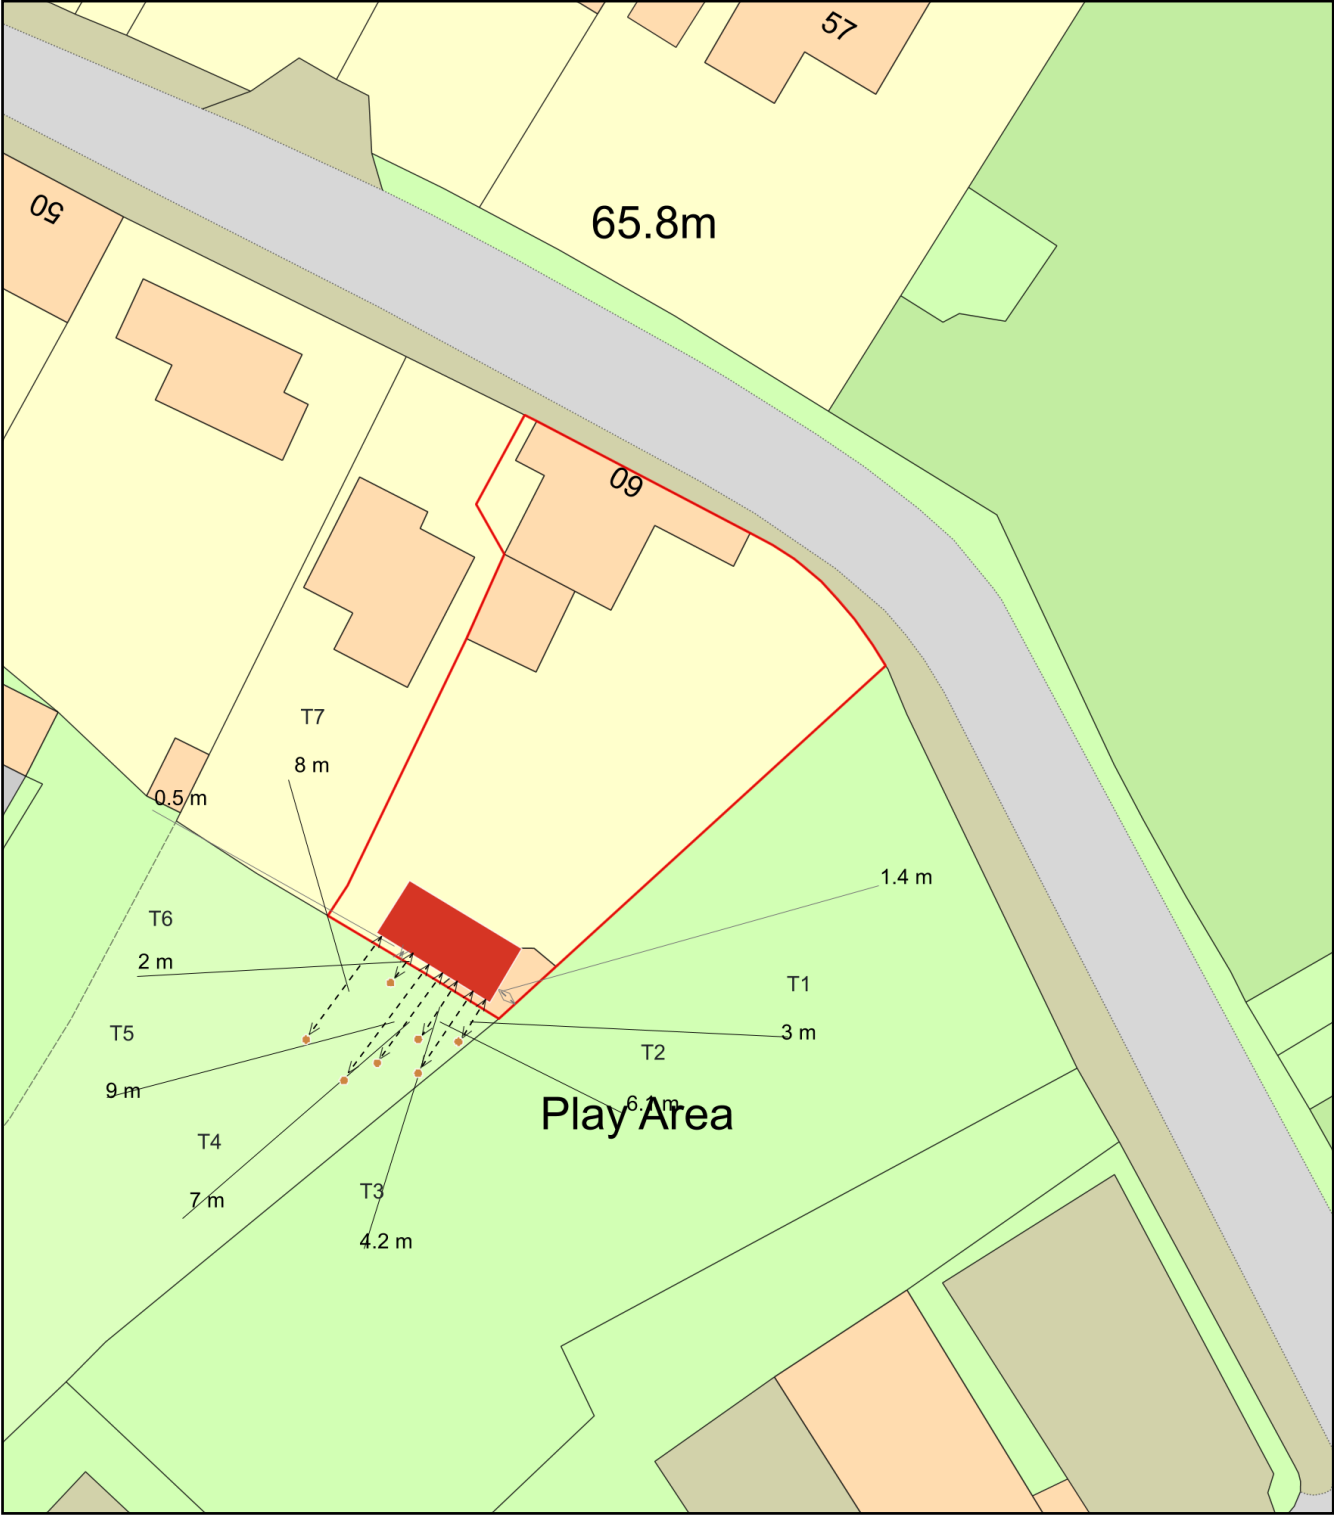

# Block Plan - OX29 7SB

Plan Produced for: Mark Wallbutton

Date Produced: 04 Jan 2024

Plan Reference Number: TQRQM23352150228868

Scale: 1:500 @ A4