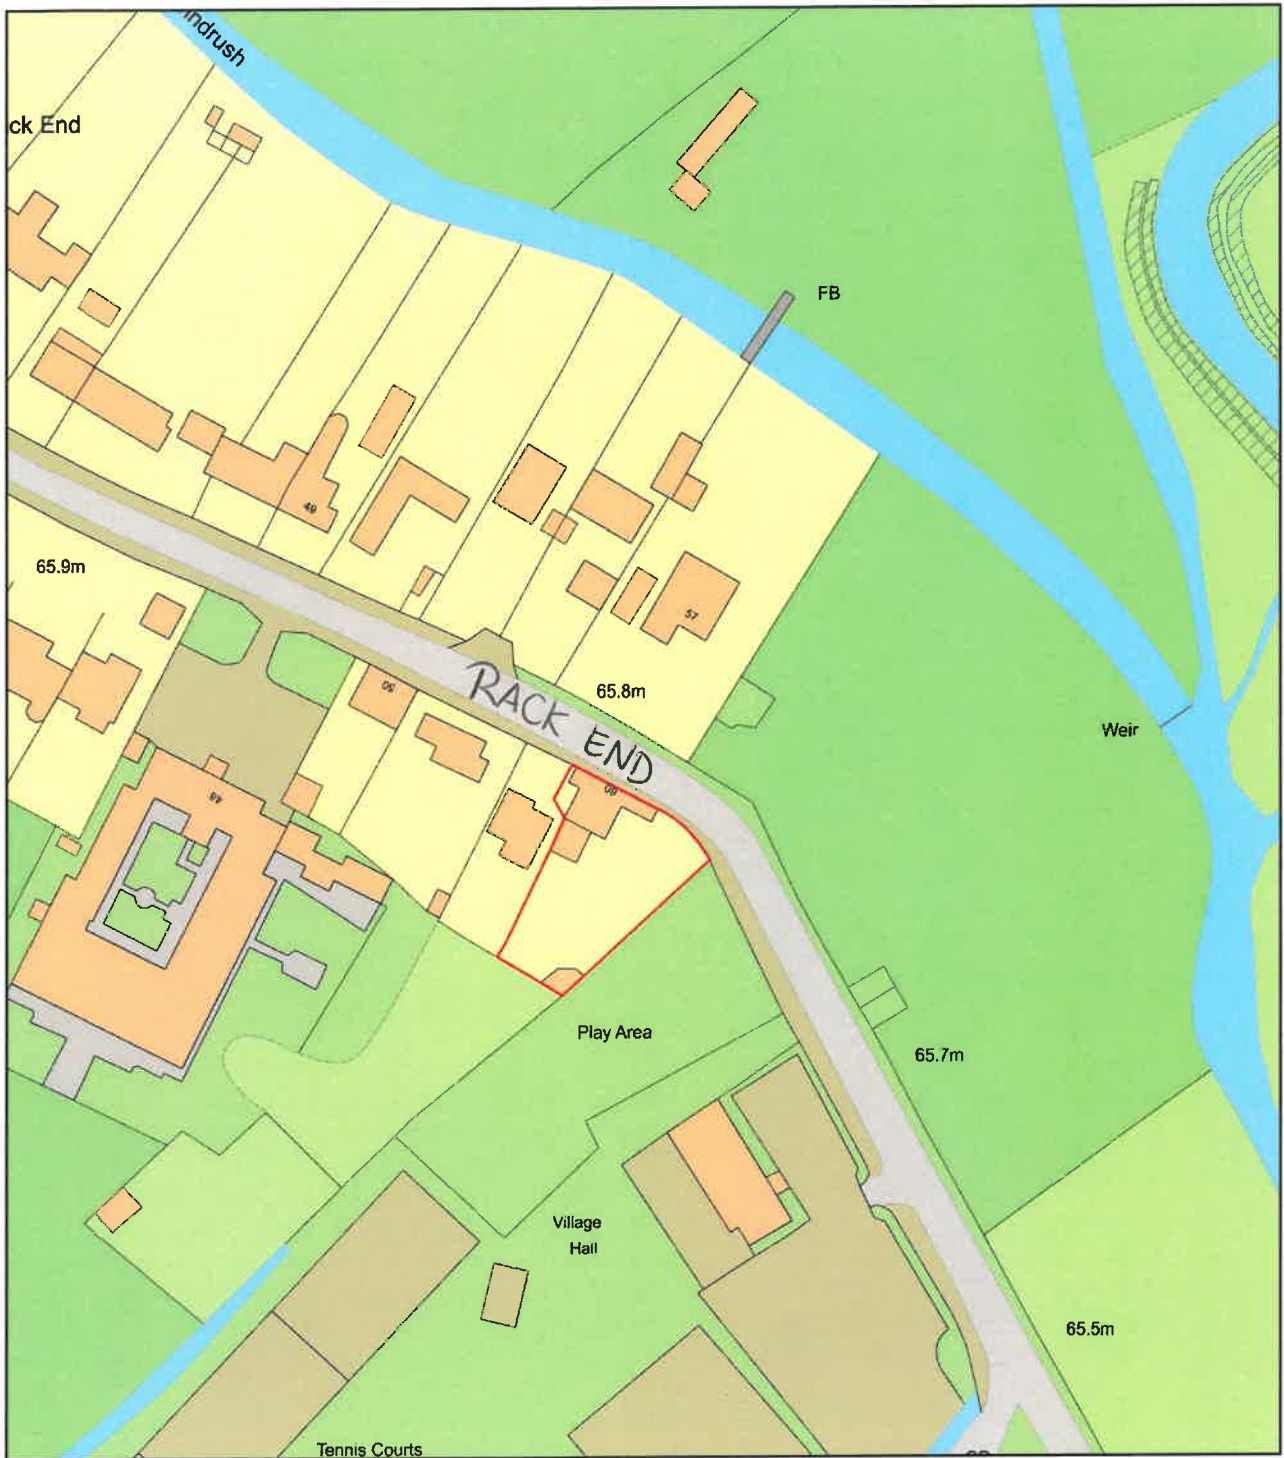

# Location Plan - OX29 7SB

Plan Produced for: Mark Wallbutton  
Date Produced: 24 Jan 2024  
Plan Reference Number: TQRQM23352150121863  
Scale: 1:1250 @ A4