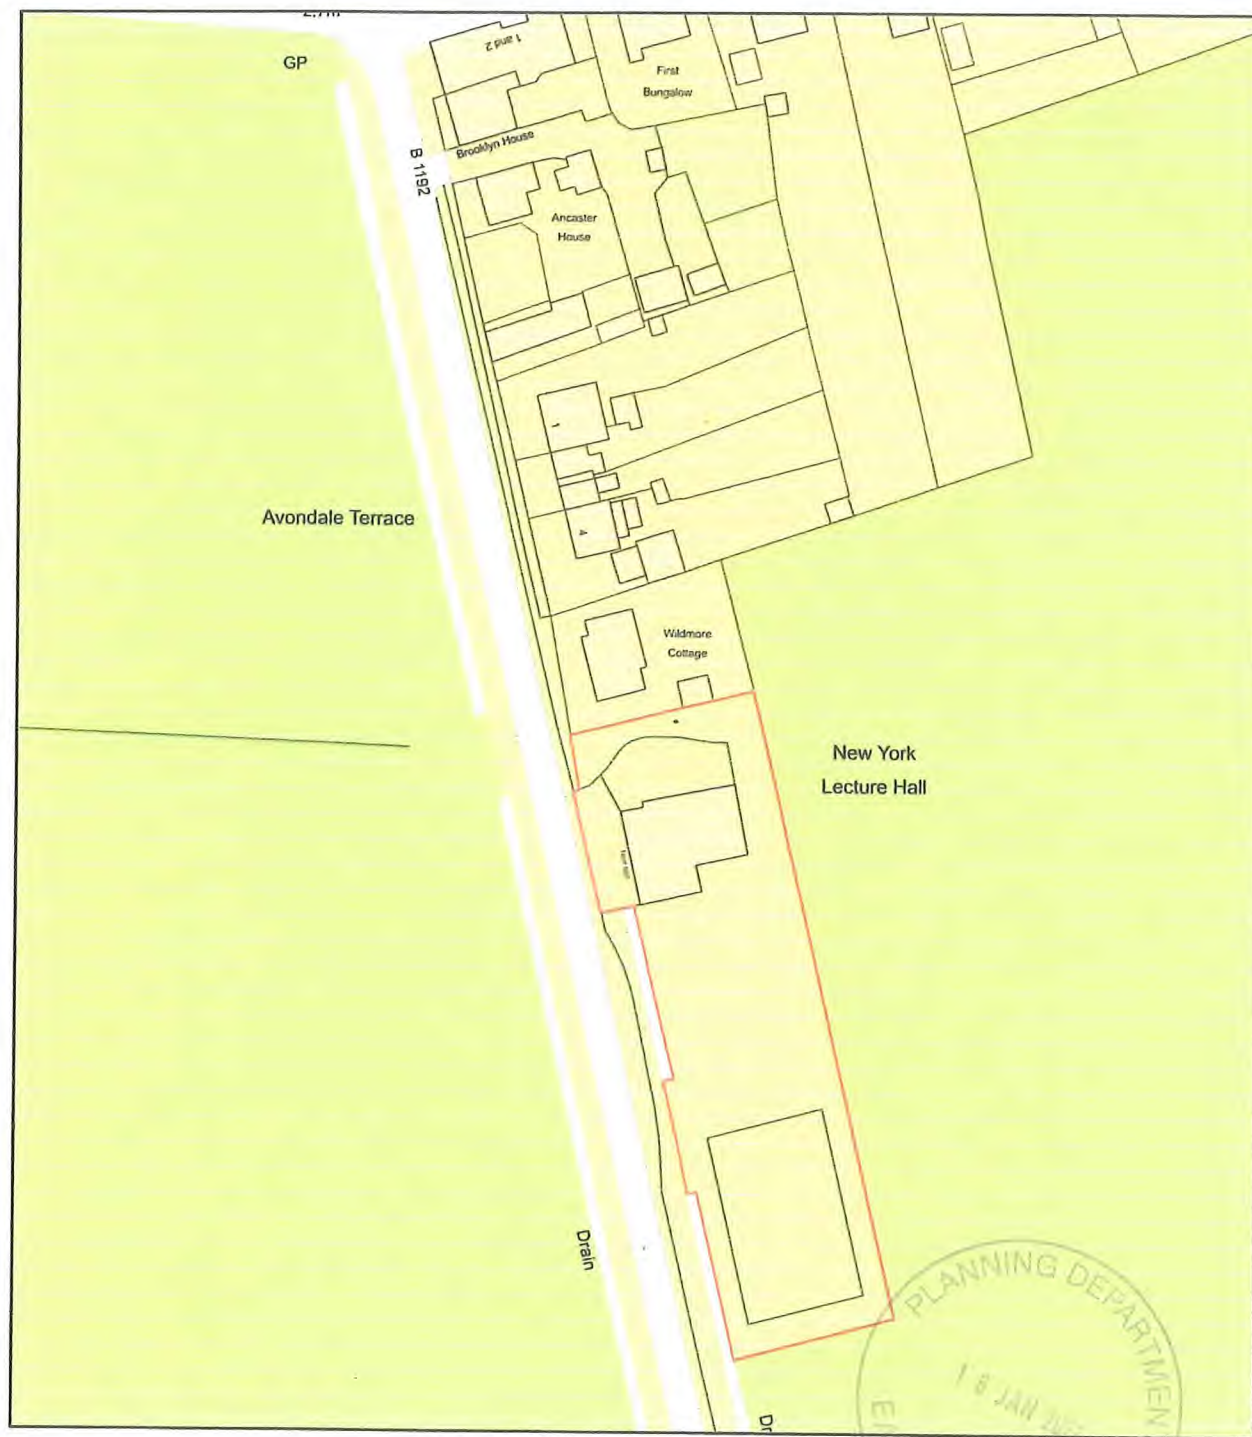

# New York Village Hall Location Map - HALL AND GROUNDS ON B1192

Plan Produced for: Wildmore Parish Council  
 Date Produced: 09 Nov 2021  
 Plan Reference Number: TQRQM21313122018608  
 Scale: 1:1250 @ A4

S / 207 / 0079 / 24