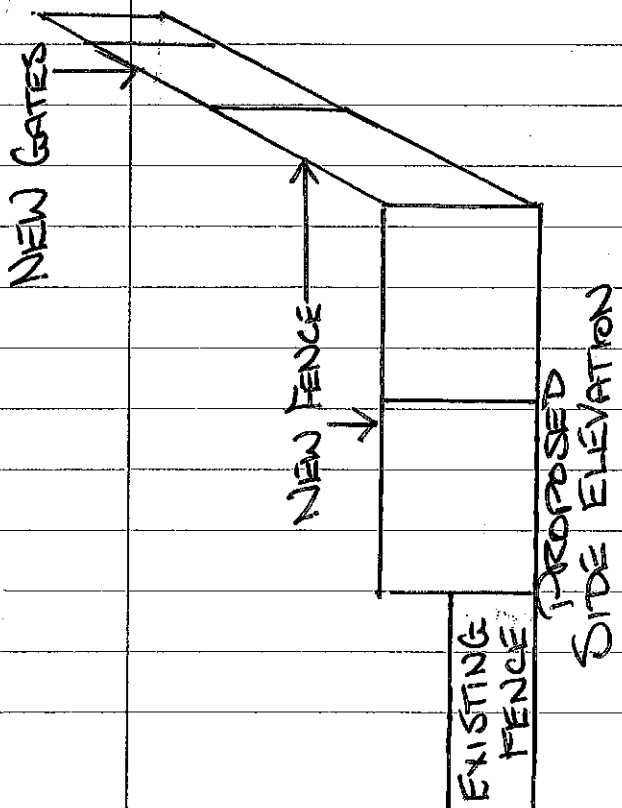

JUBILEE ALLOTMENTS

ALLOTMENT PROPOSED
ELEVATIONS

SCALE 1:100

GATE + FENCE MATERIALS -
STEEL CONSTRUCTION
TWIN MESH FENCING
POWDER COATED
COLOUR - GREEN

GATES HEIGHT - 195cm
FENCE HEIGHT - 200cm

ALLOTMENT SITE