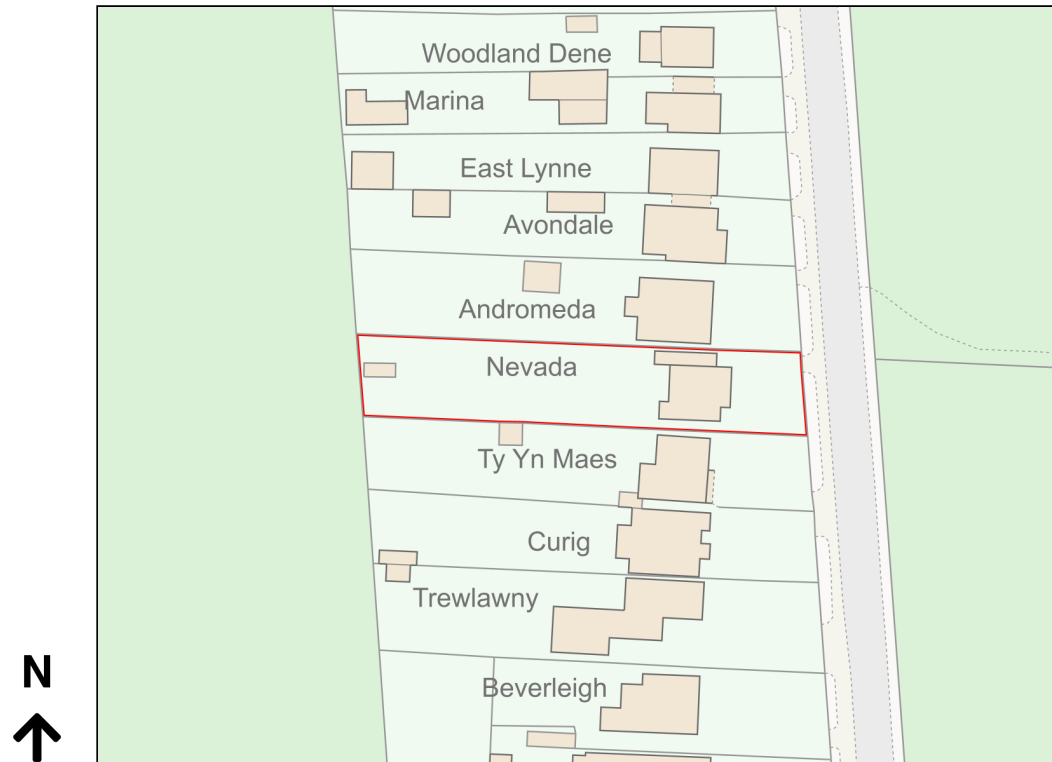

Location Plan

Site Address: Nevada, Retford Road, Walesby, NG22 9PE

Date Produced: 27-Dec-2023

Scale: 1:1250 @A4

Planning Portal Reference: PP-12697876v1